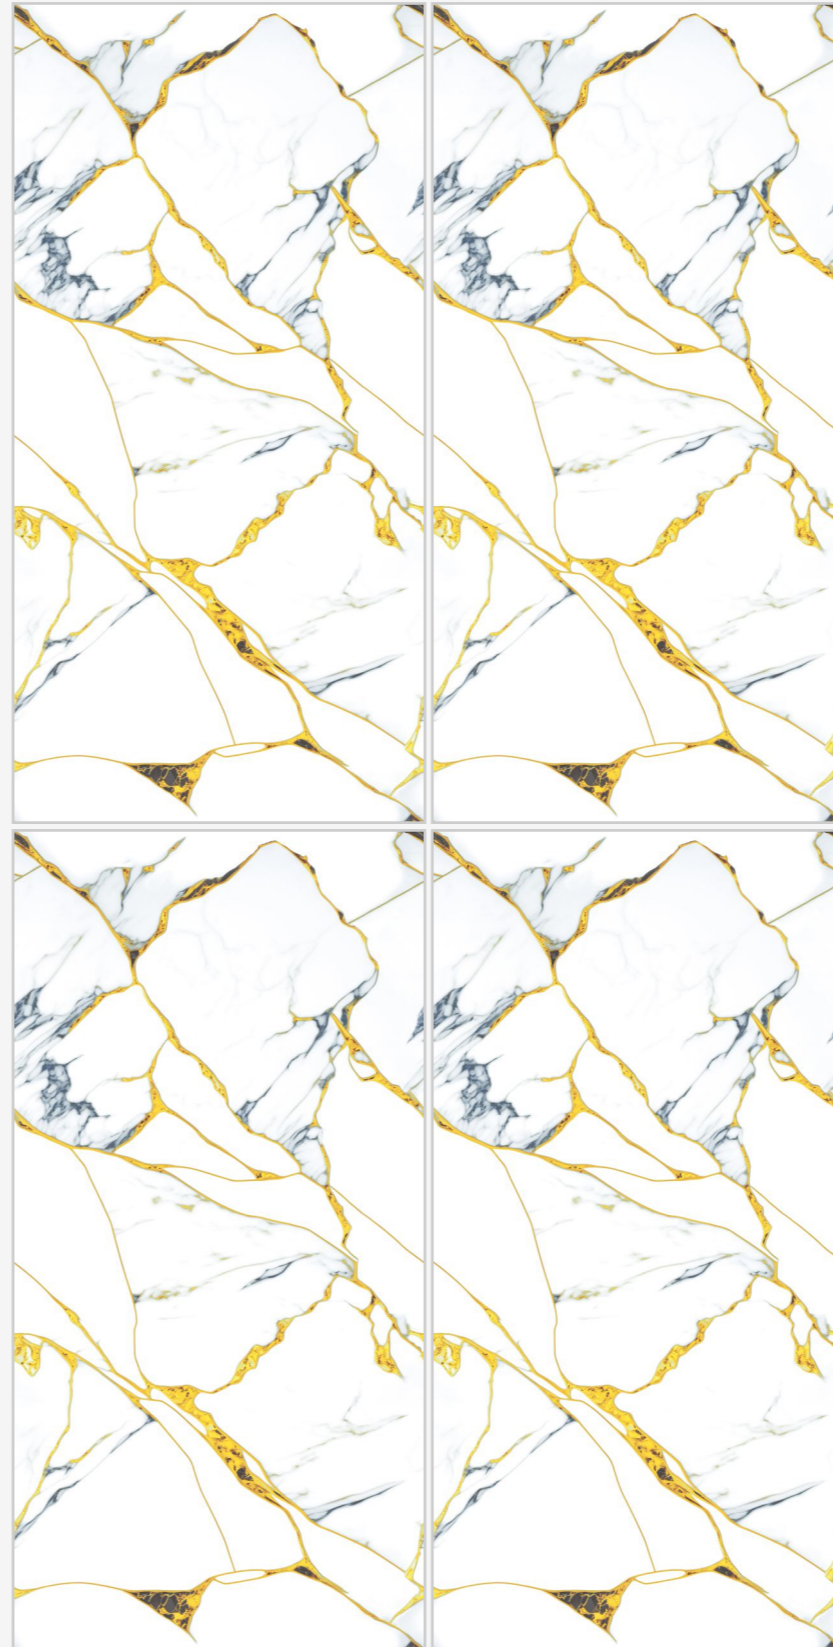

**SIZE**  
600X1200MM

**SURFACE**  
GLOSSY ENDLESS FINISH

**RANDOM**  
03 FACES

BACK TO INDEX

**Orabella**  
Collection

[www.superagranito.com](http://www.superagranito.com)

**Supera**<sup>®</sup>  
Granito