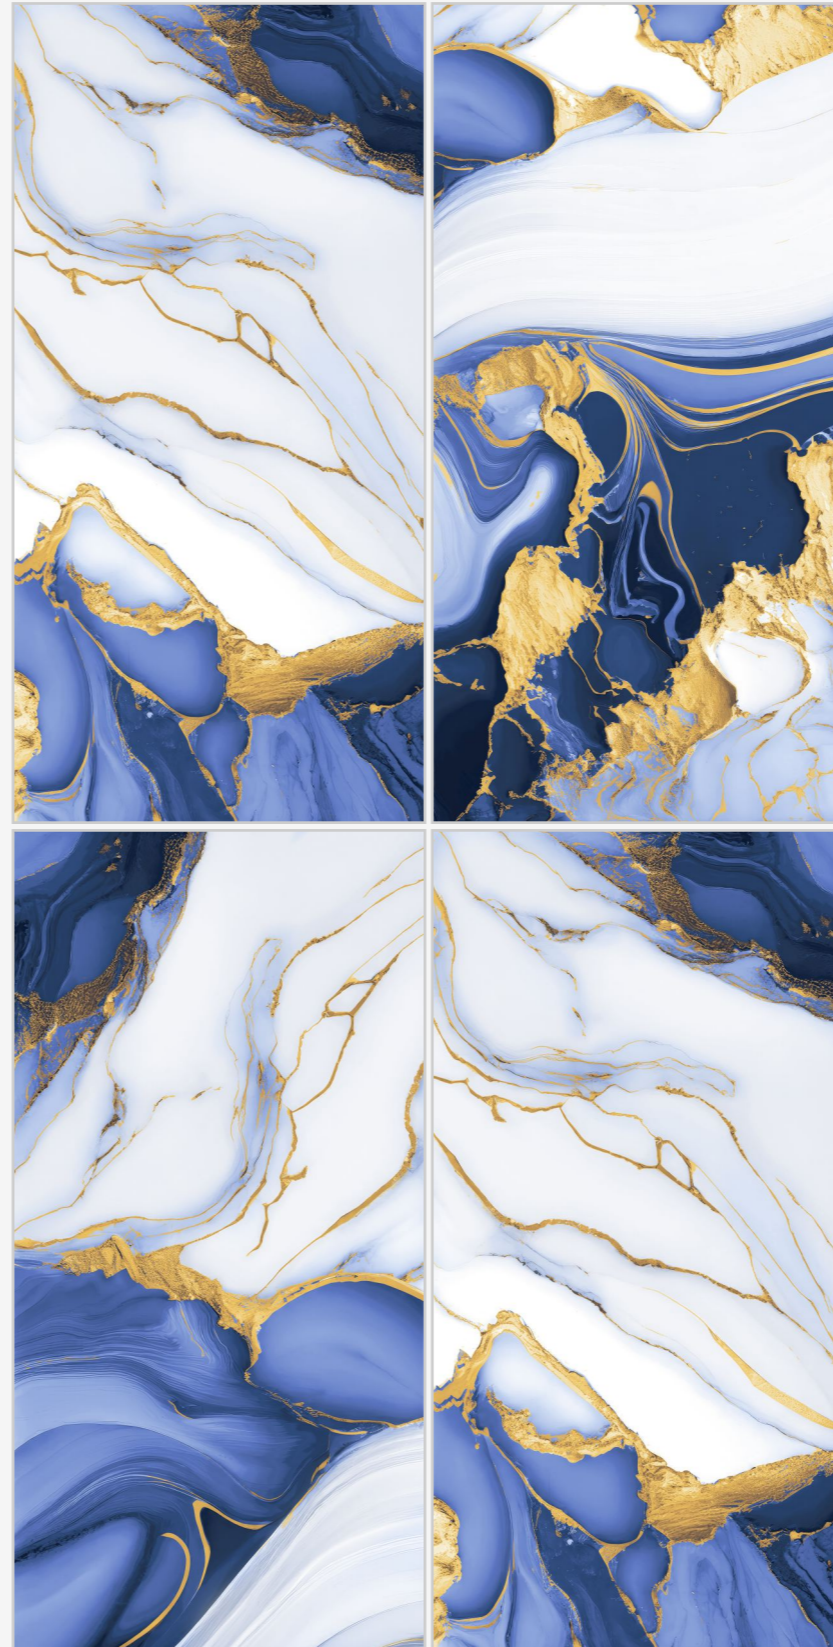

BACK TO INDEX

**Orabella**  
Collection

[www.superagranito.com](http://www.superagranito.com)

**Supera**<sup>®</sup>  
Granito

**MAXICO  
GREY**

**SIZE**  
600X1200MM

**SURFACE**  
GLOSSY ENDLESS FINISH

**RANDOM**  
03 FACES

BACK TO INDEX

**Orabella**  
Collection

[www.superagranito.com](http://www.superagranito.com)

**Supera**<sup>®</sup>  
Granito

**MESTROW  
BLUE**

**SIZE**  
600X1200MM

**SURFACE**  
GLOSSY RANDOM FINISH

**RANDOM**  
03 FACES