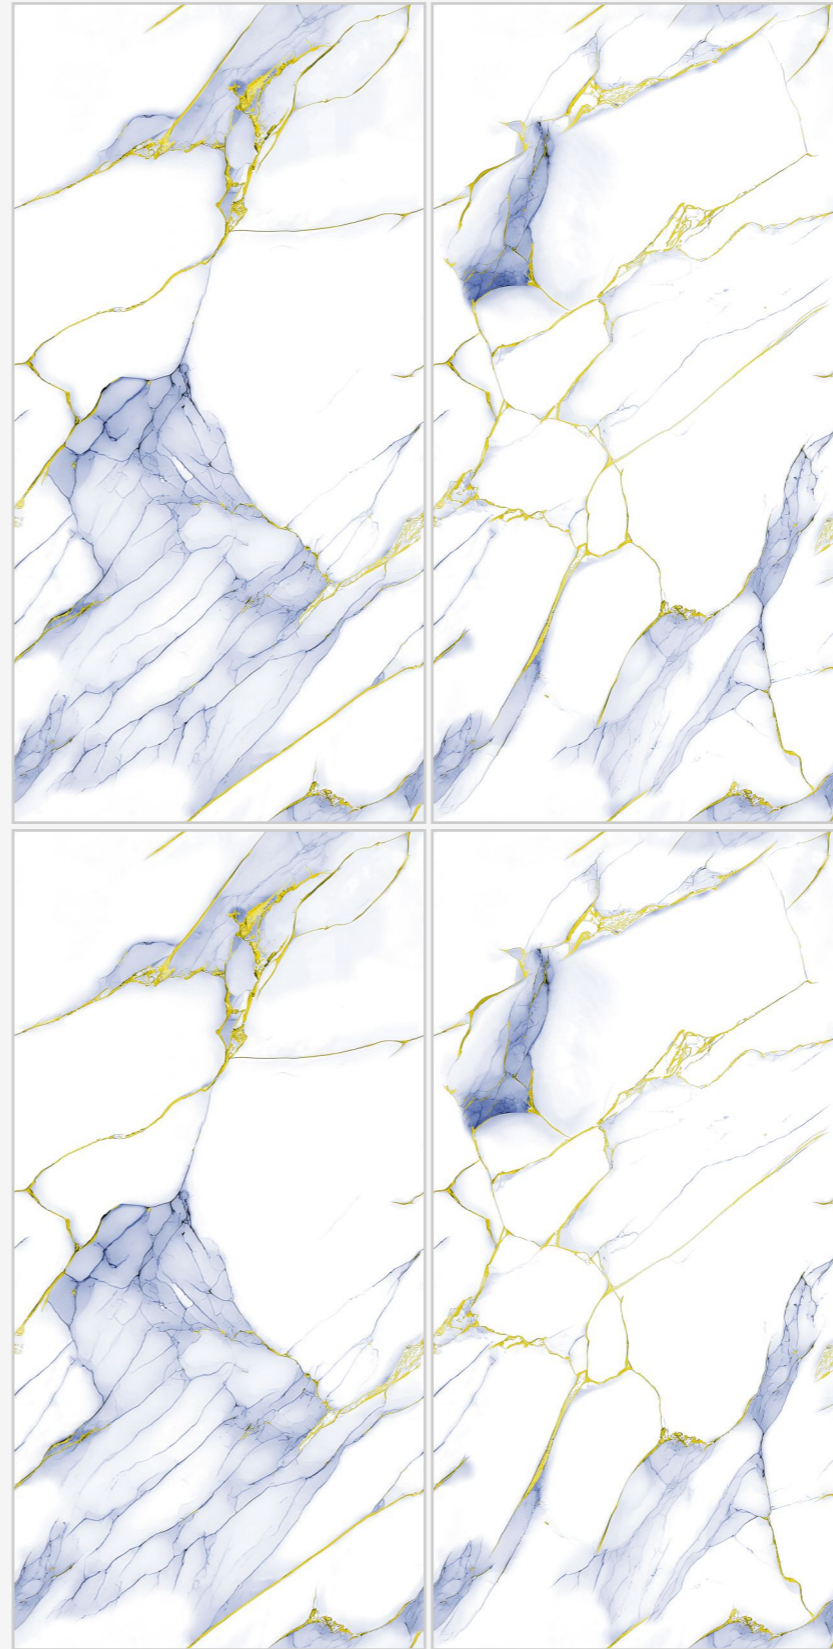

**GOLDEN INFINITY  
AQUA**

**SIZE**  
600X1200MM

**SURFACE**  
GLOSSY ENDLESS FINISH

**RANDOM**  
02 FACES

BACK TO INDEX

**Orabella**  
Collection

[www.superagranito.com](http://www.superagranito.com)

**Supera**<sup>®</sup>  
Granito