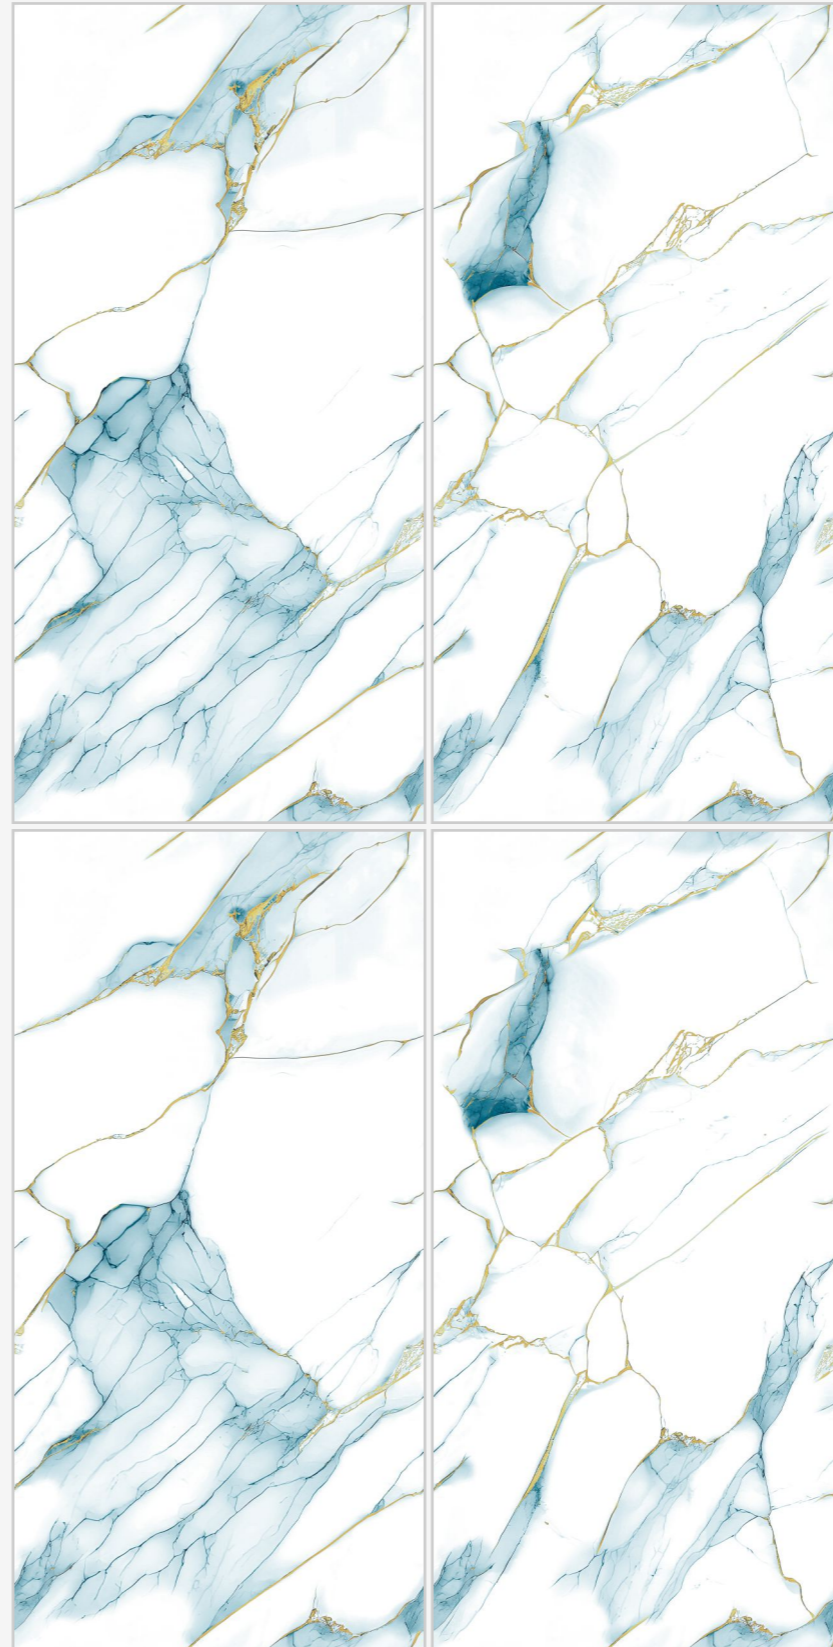

**SIZE**  
600X1200MM

**SURFACE**  
GLOSSY RANDOM FINISH

**RANDOM**  
04 FACES

BACK TO INDEX

**Orabella**  
Collection

[www.superagranito.com](http://www.superagranito.com)

**GLEAMING PERSIAN**

**Supera**<sup>®</sup>  
Granito