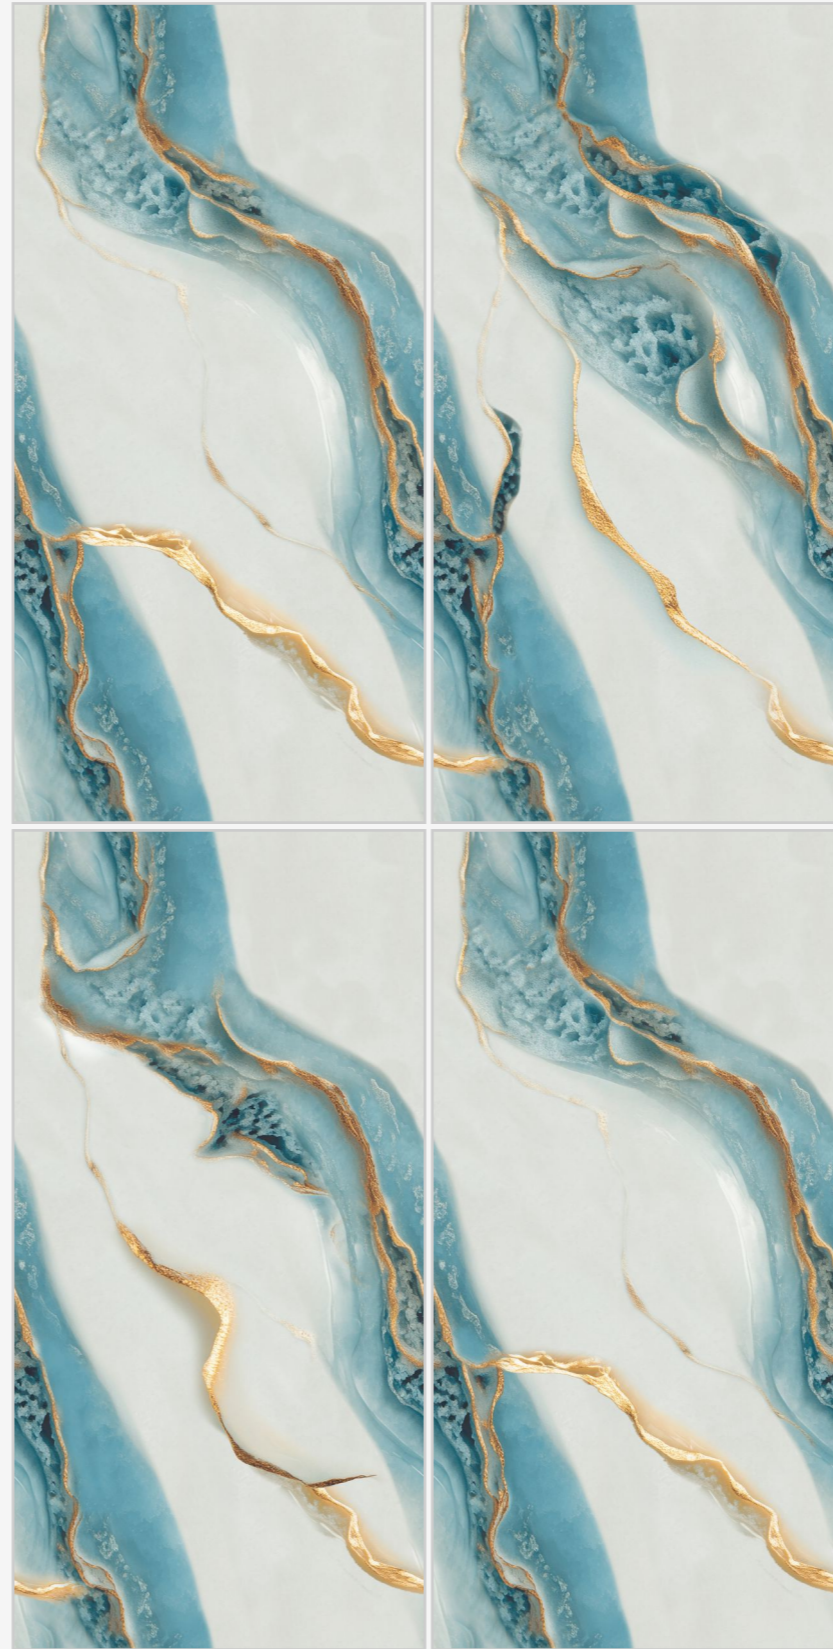

[www.superagranito.com](http://www.superagranito.com)

**Supera**<sup>®</sup>  
Granito

**JUBBELY  
GREY**

**SIZE**  
600X1200MM

**SURFACE**  
GLOSSY ENDLESS FINISH

**RANDOM**  
02 FACES

BACK TO INDEX

**Orabella**  
Collection

[www.superagranito.com](http://www.superagranito.com)

**Supera**<sup>®</sup>  
Granito

**MAXICO  
AQUA**

**SIZE**  
600X1200MM

**SURFACE**  
GLOSSY ENDLESS FINISH

**RANDOM**  
03 FACES

BACK TO INDEX

**Orabella**  
Collection