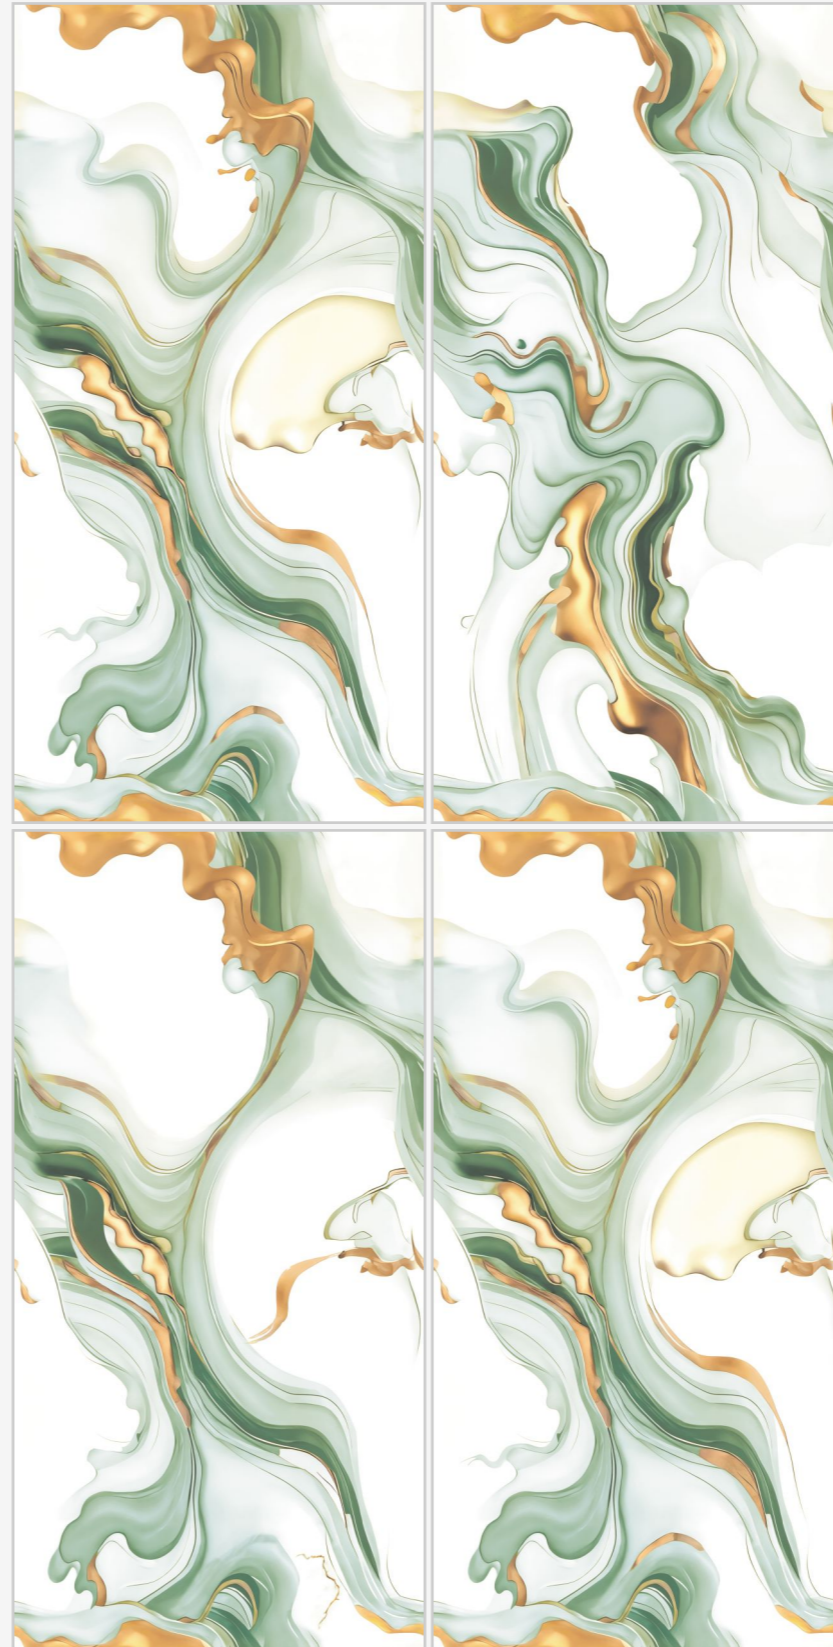

Supera®
Granito

**ARABIC
GREEN**

SIZE
600X1200MM

SURFACE
GLOSSY ENDLESS FINISH

RANDOM
03 FACES

BACK TO INDEX

Orabella
Collection

www.superagranito.com