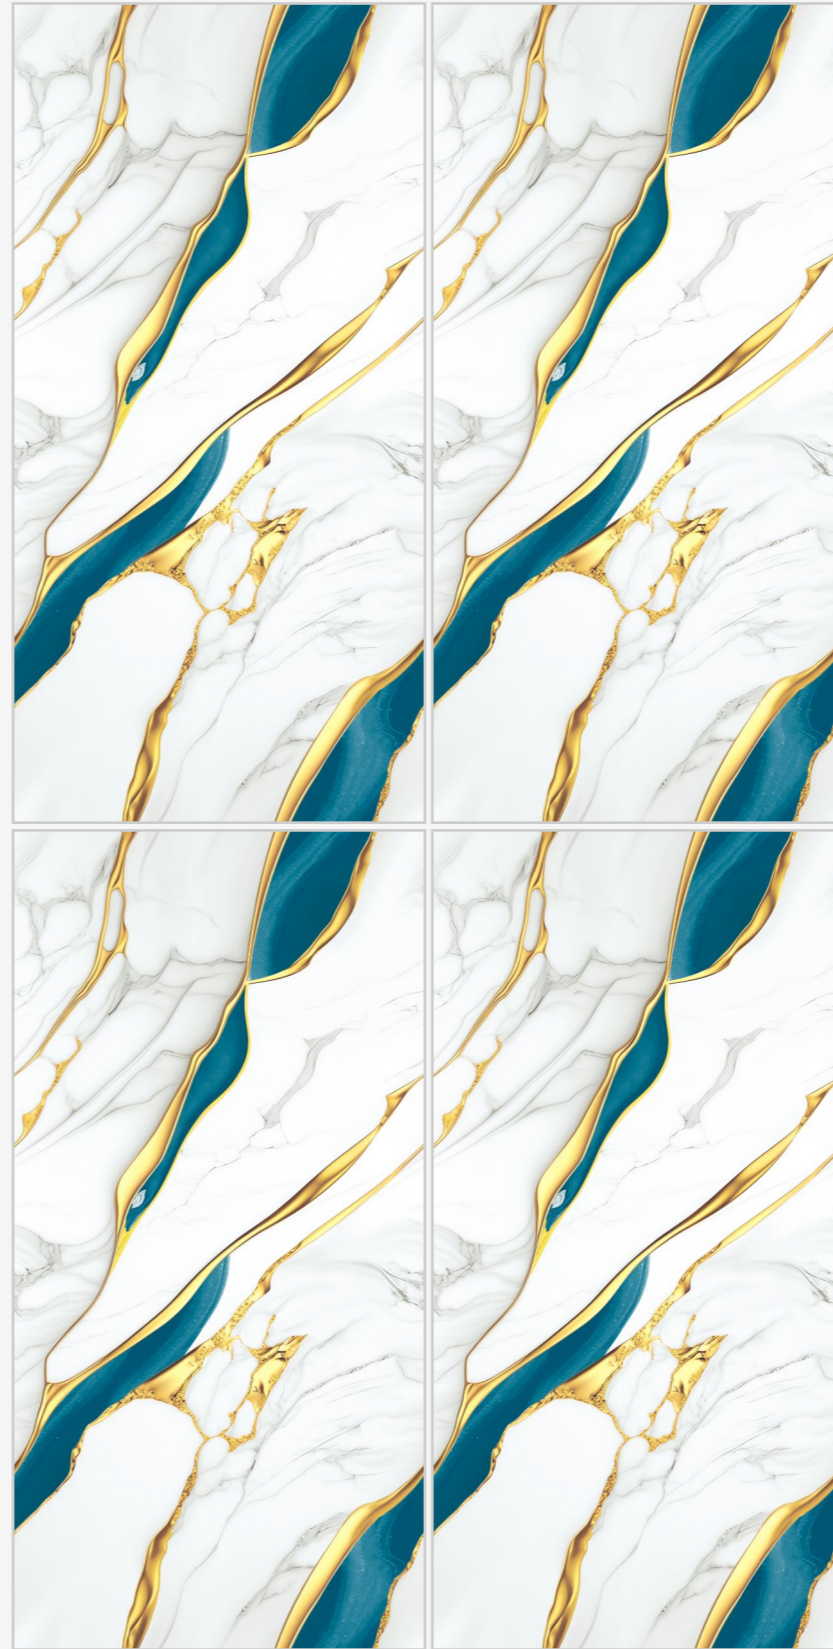

**SURFACE**  
GLOSSY ENDLESS FINISH

**RANDOM**  
02 FACES

BACK TO INDEX

**Orabella**  
Collection

[www.superagranito.com](http://www.superagranito.com)

**Supera**<sup>®</sup>  
Granito

**ORA ROYAL  
AQUA**

**SIZE**  
600X1200MM