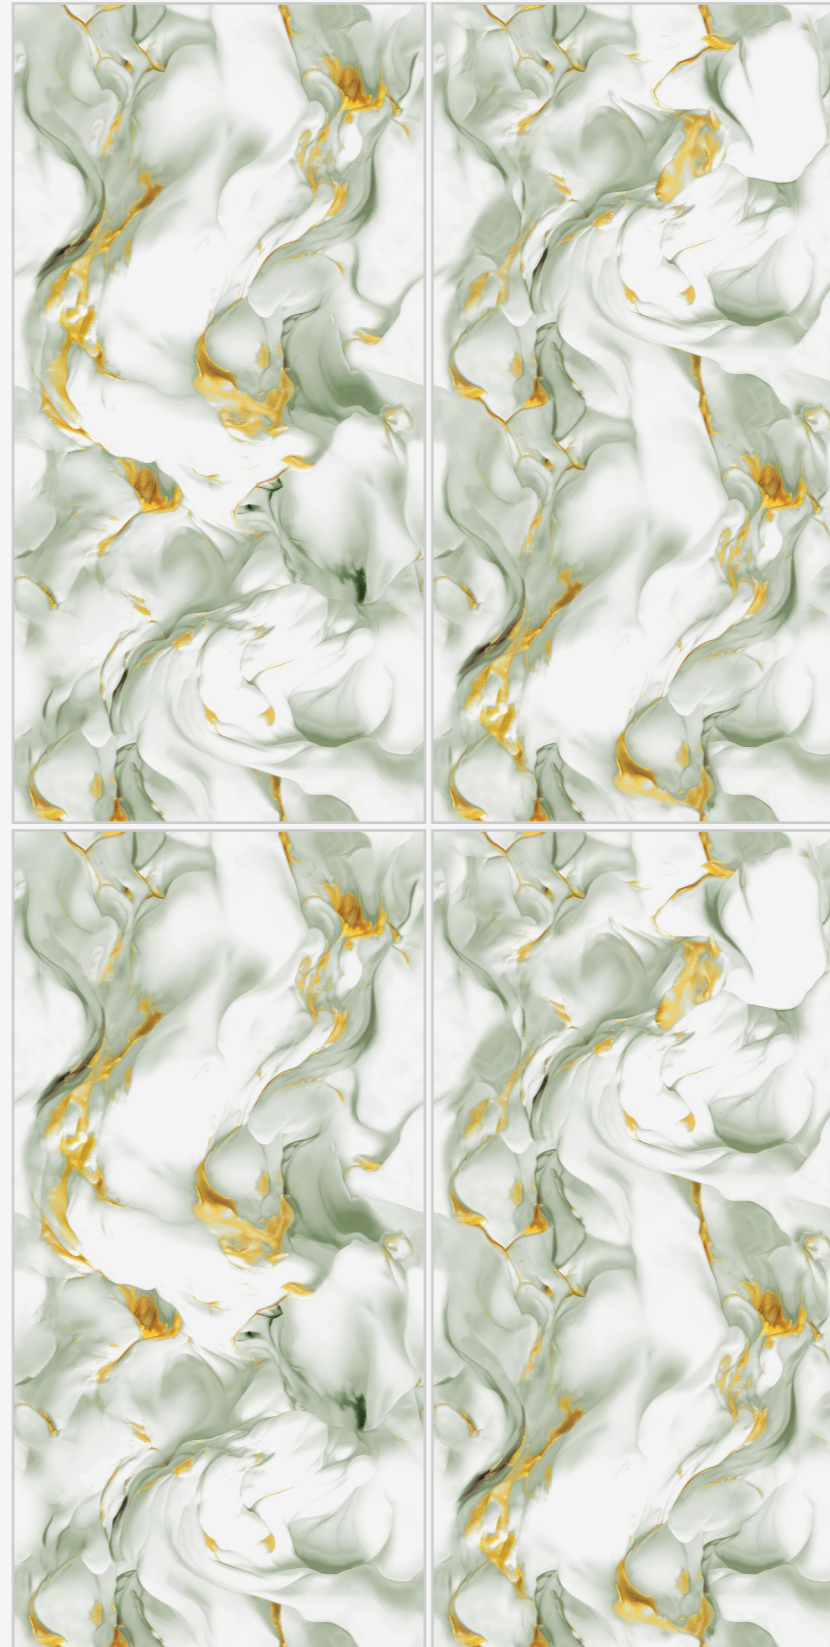

Supera®
Granito

**JUBBELY
GREEN**

SIZE
600X1200MM

SURFACE
GLOSSY ENDLESS FINISH

RANDOM
02 FACES

BACK TO INDEX

Orabella
Collection

www.superagranito.com