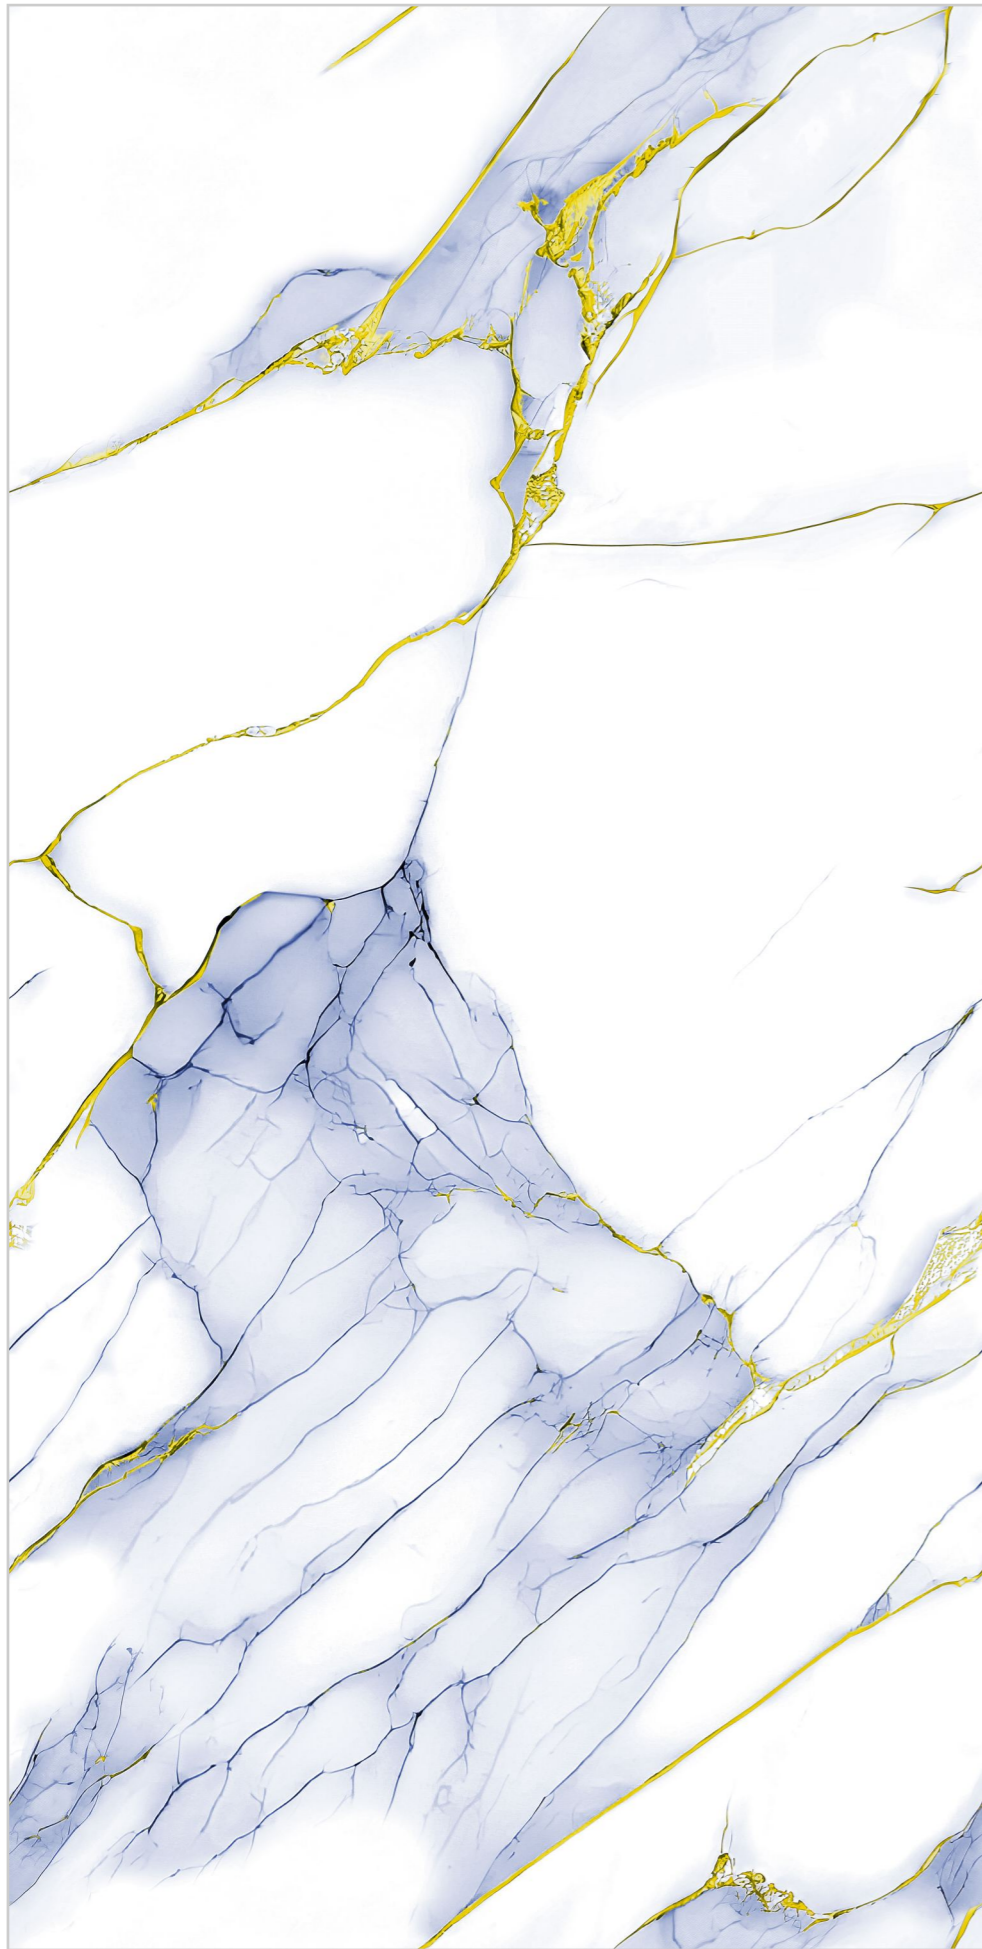

**GOLDEN INFINITY  
AQUA**

**SIZE**  
600X1200MM

**SURFACE**  
GLOSSY ENDLESS FINISH

**RANDOM**  
02 FACES

BACK TO INDEX

**Orabella**  
Collection

[www.superagranito.com](http://www.superagranito.com)

**Supera**<sup>®</sup>  
Granito