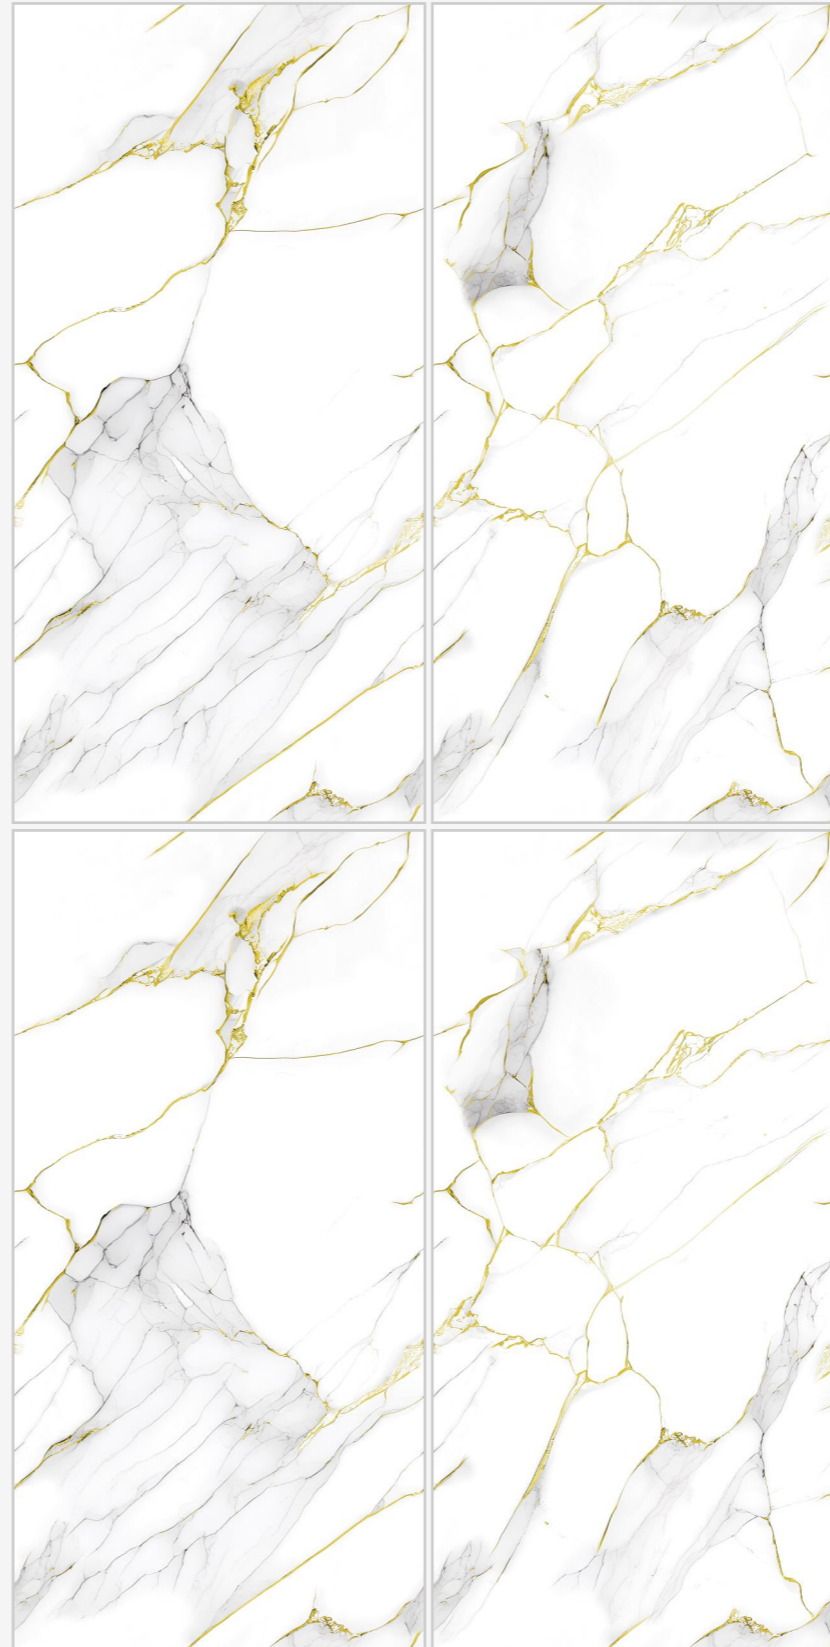

**GOLDEN INFINITY  
BLUE**

**SIZE**  
600X1200MM

**SURFACE**  
GLOSSY ENDLESS FINISH

**RANDOM**  
02 FACES

BACK TO INDEX

**Orabella**  
Collection

[www.superagranito.com](http://www.superagranito.com)

**Supera**<sup>®</sup>  
Granito