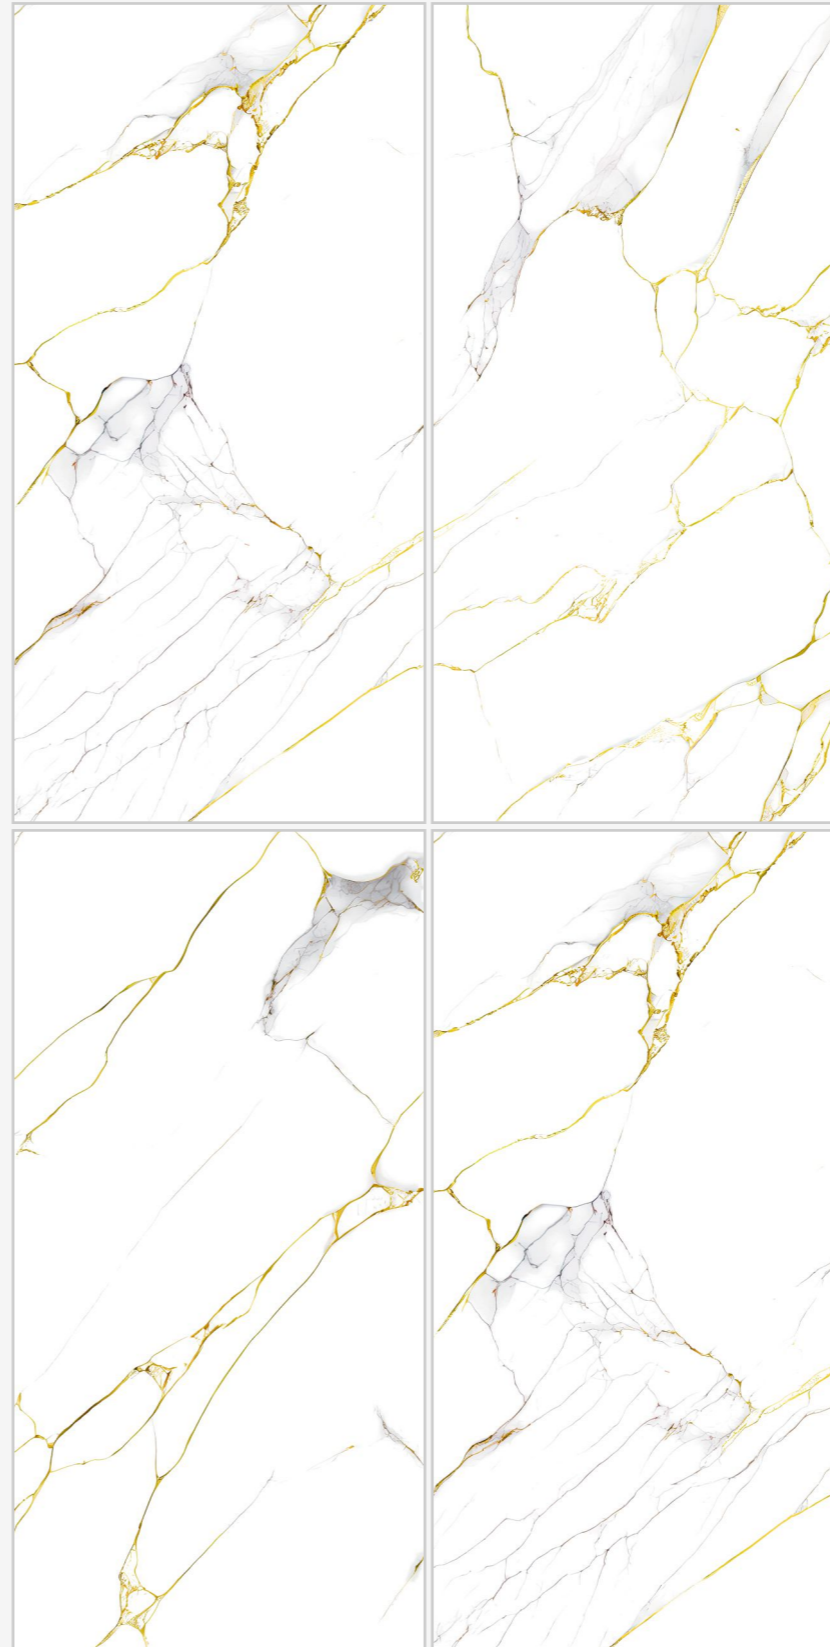

Supera®
Granito

**DIVINO
GOLD**

SIZE
600X1200MM

SURFACE
GLOSSY RANDOM FINISH

RANDOM
03 FACES

BACK TO INDEX

Orabella
Collection

www.superagranito.com