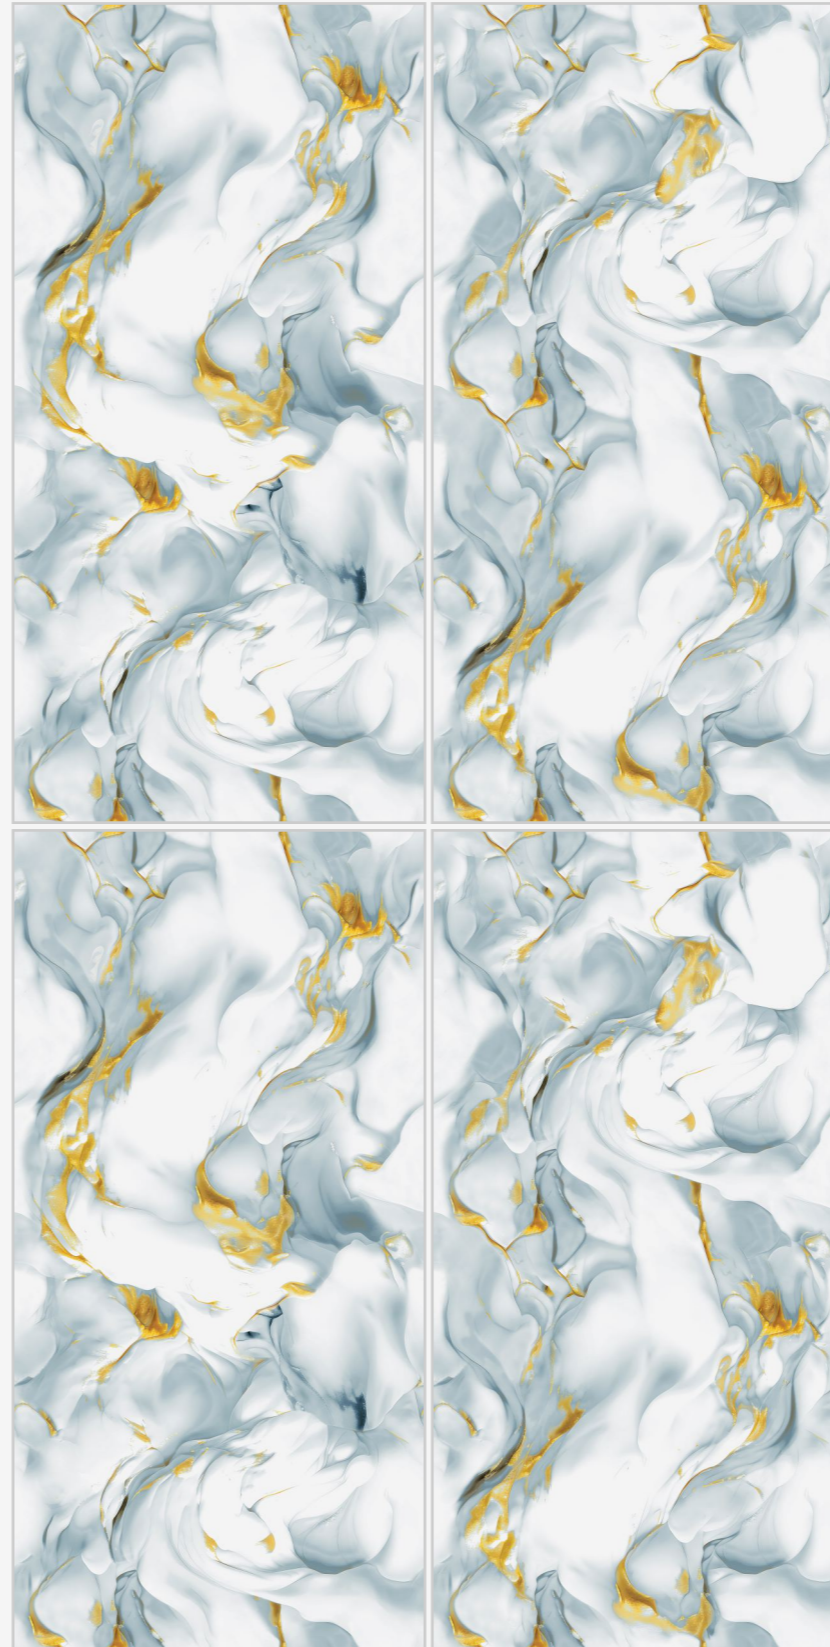

**Supera**<sup>®</sup>  
Granito

**JASPER  
PURPLE**

**SIZE**  
600X1200MM

**SURFACE**  
GLOSSY ENDLESS FINISH

**RANDOM**  
03 FACES

BACK TO INDEX

**Orabella**  
Collection

[www.superagranito.com](http://www.superagranito.com)