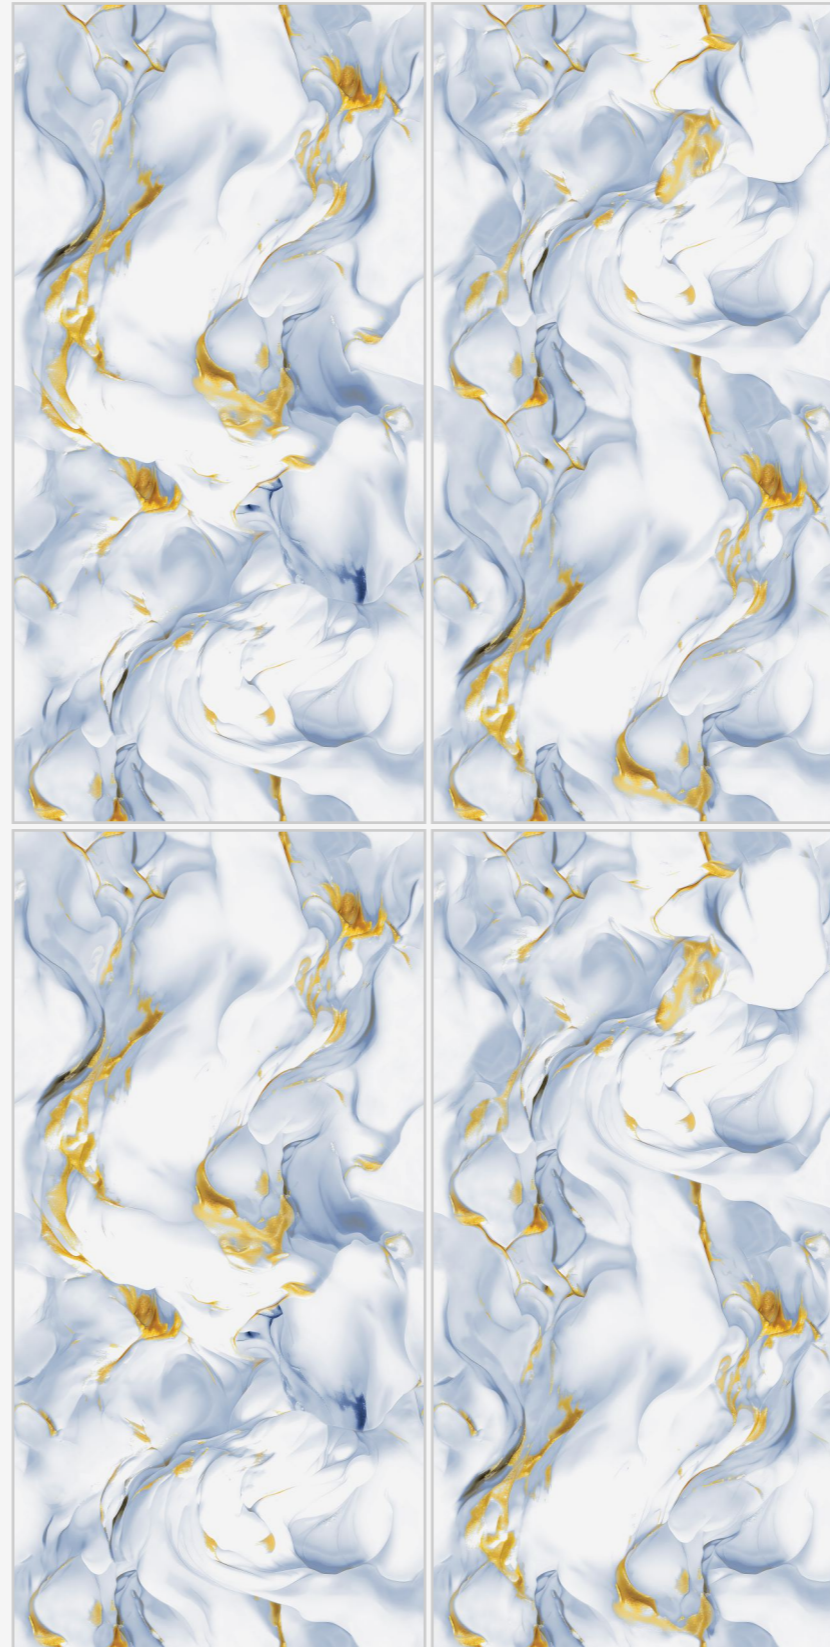

Supera®
Granito

**JUBBELY
BLUE**

SIZE
600X1200MM

SURFACE
GLOSSY ENDLESS FINISH

RANDOM
02 FACES

BACK TO INDEX

Orabella
Collection

www.superagranito.com