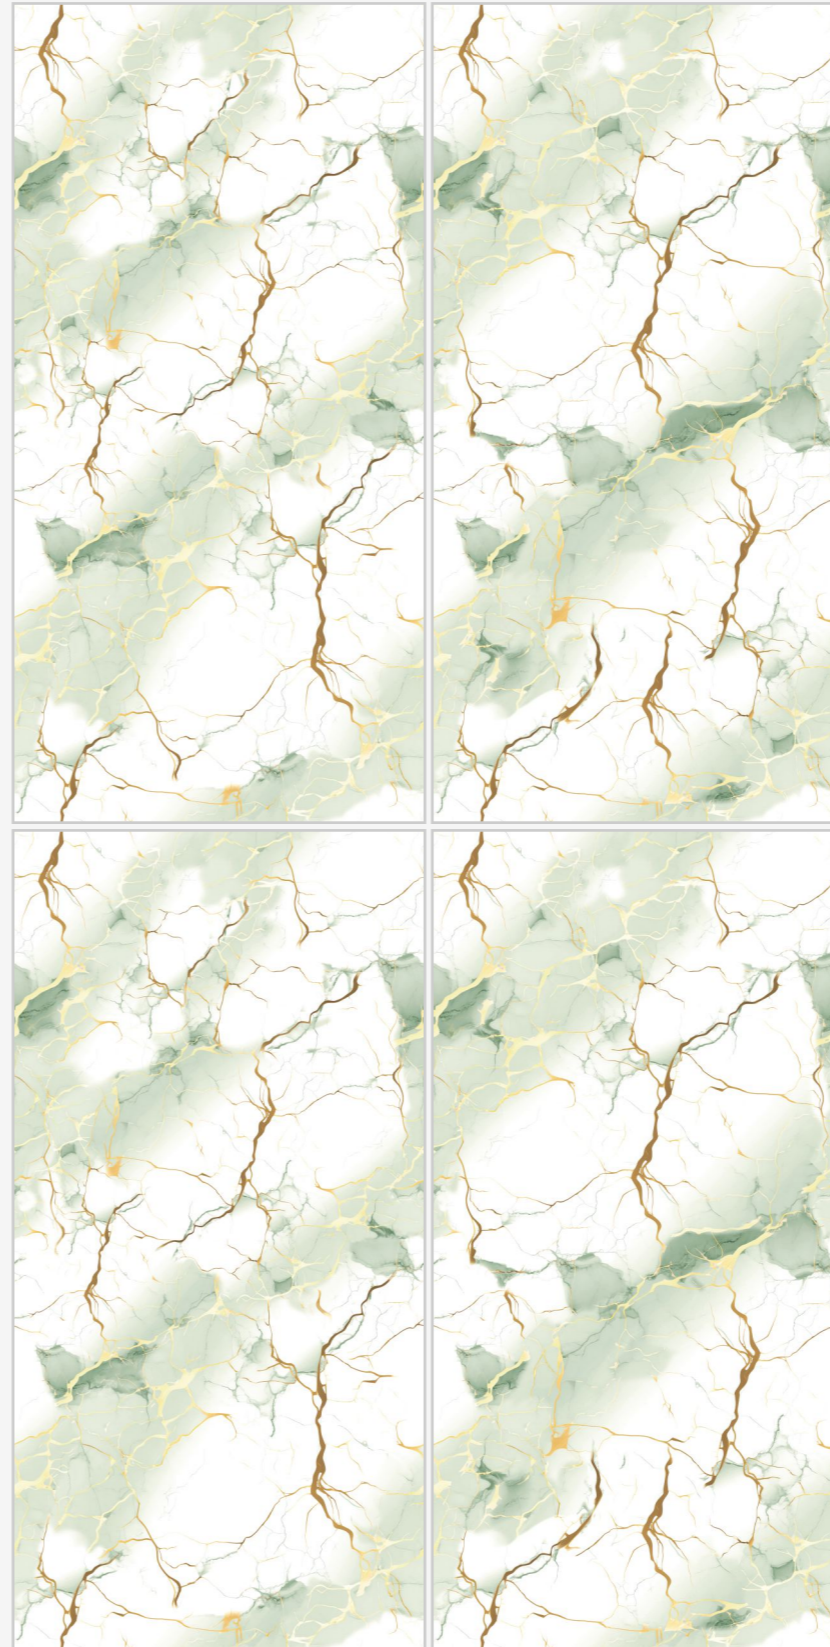

**ROVEN  
CREMA**

**SIZE**  
600X1200MM

**SURFACE**  
GLOSSY ENDLESS FINISH

**RANDOM**  
02 FACES

BACK TO INDEX

**Orabella**  
Collection

[www.superagranito.com](http://www.superagranito.com)

**Supera**<sup>®</sup>  
Granito