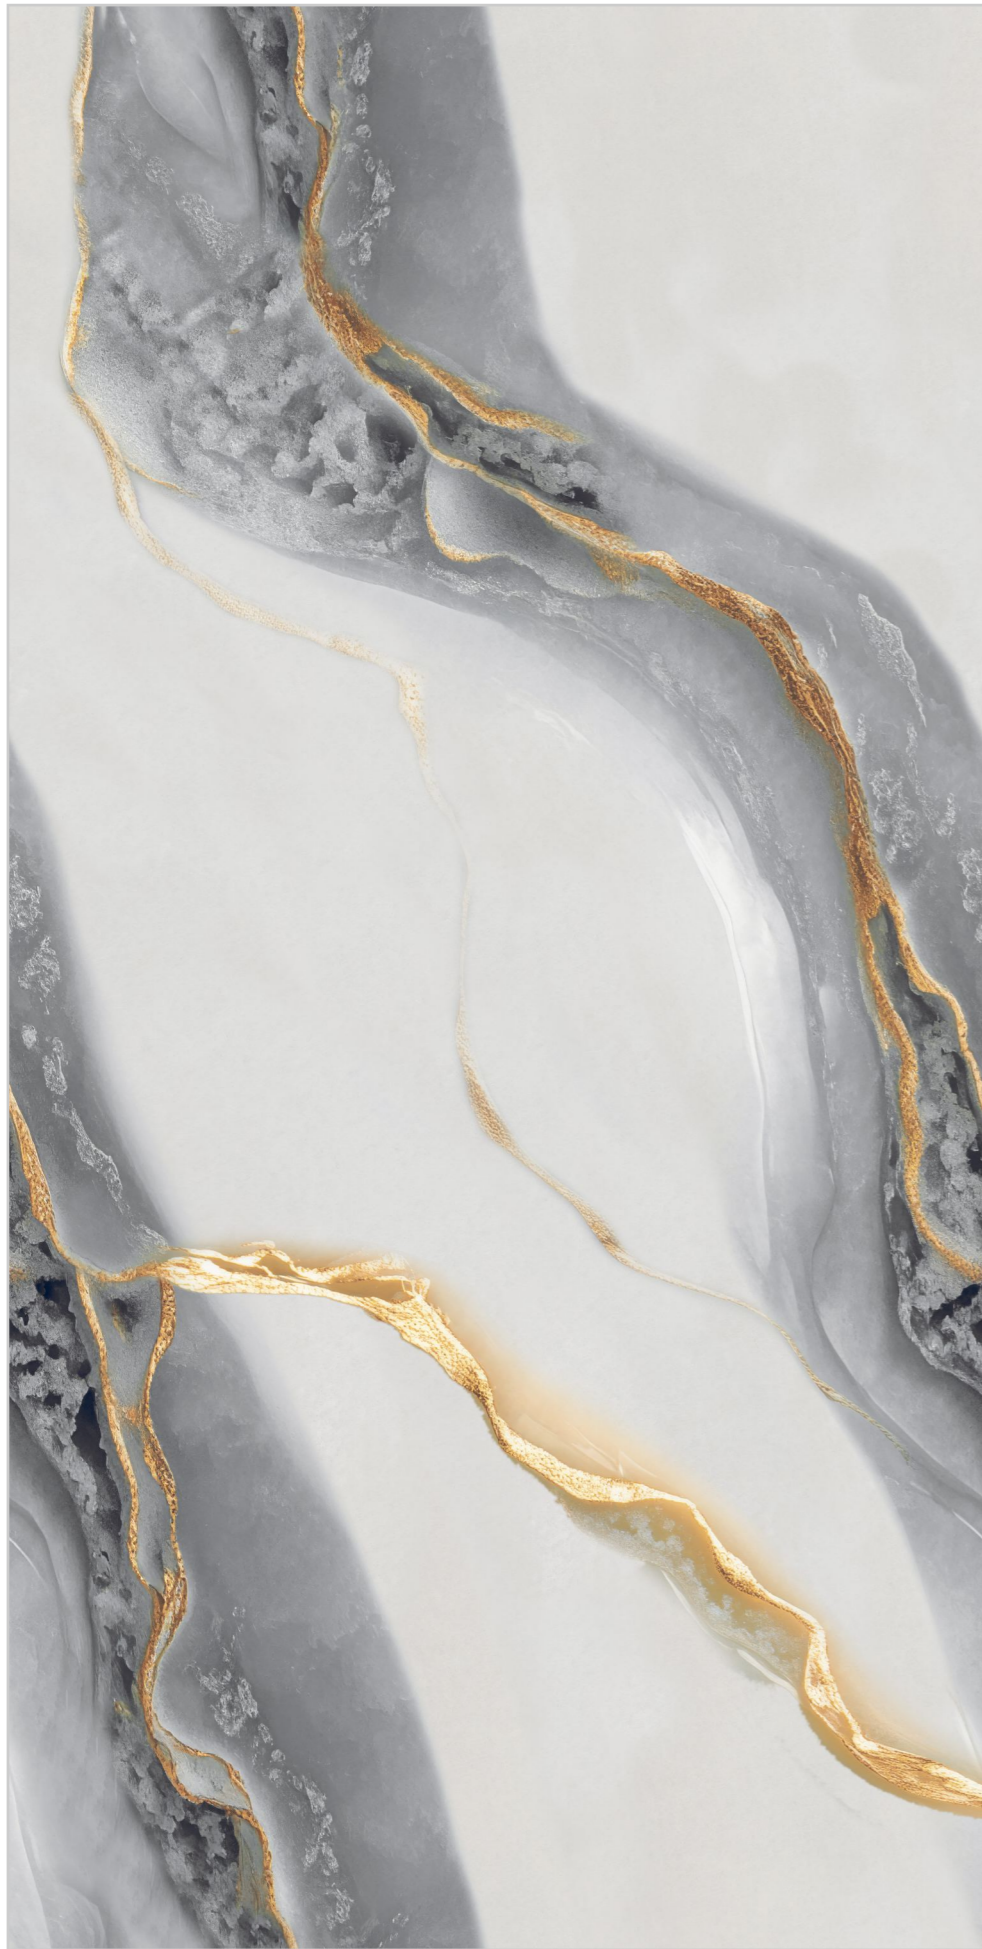

Supera®
Granito

**MAXICO
GREY**

SIZE
600X1200MM

SURFACE
GLOSSY ENDLESS FINISH

RANDOM
03 FACES

BACK TO INDEX

Orabella
Collection

www.superagranito.com