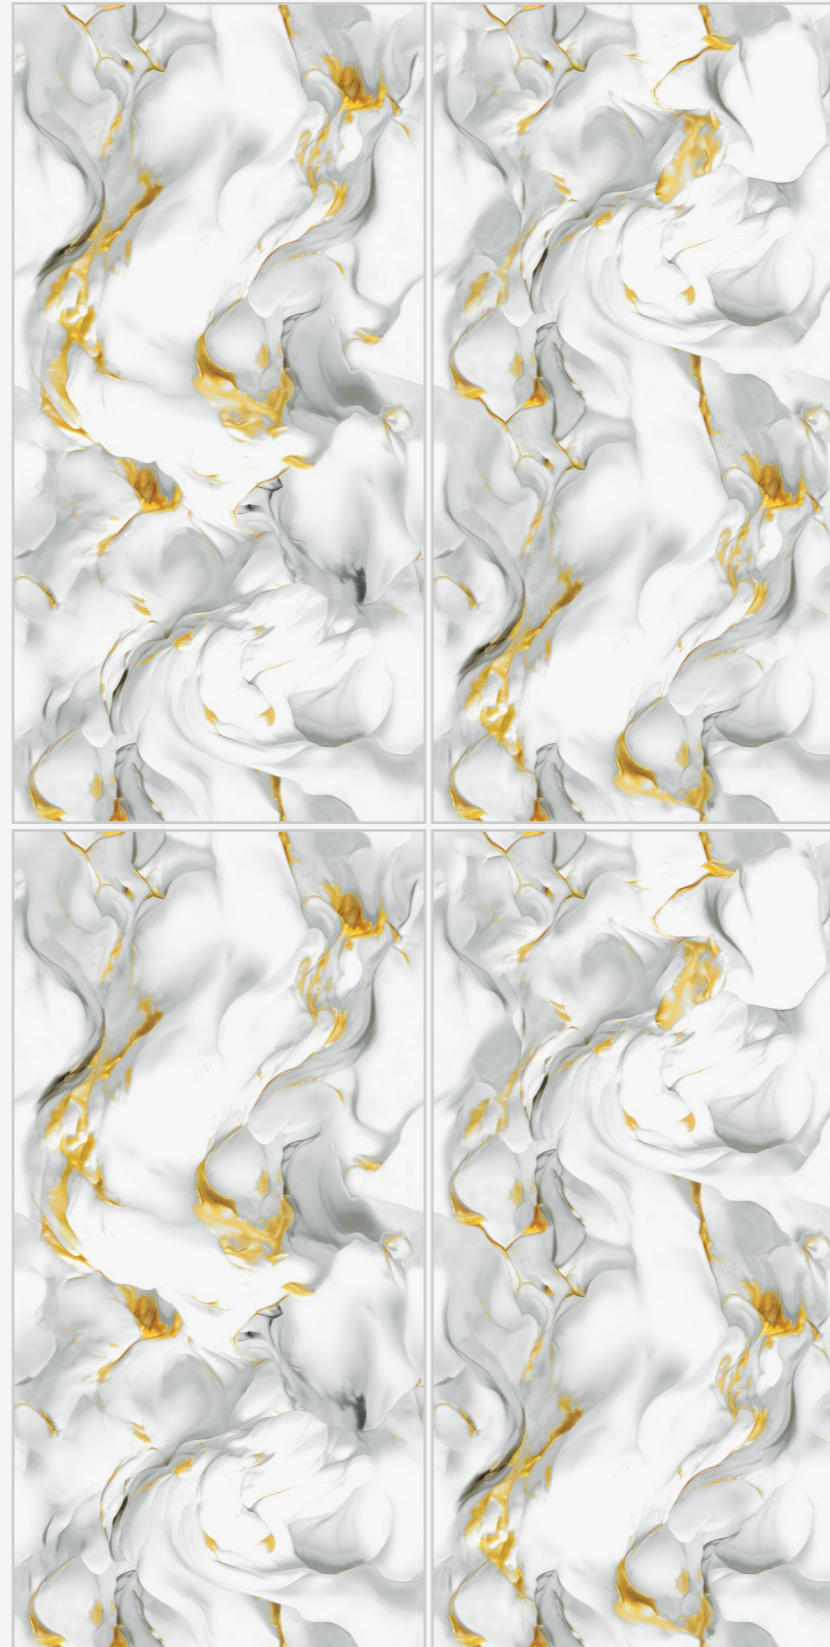

Supera®
Granito

**JUBBELY
GREY**

SIZE
600X1200MM

SURFACE
GLOSSY ENDLESS FINISH

RANDOM
02 FACES

BACK TO INDEX

Orabella
Collection

www.superagranito.com