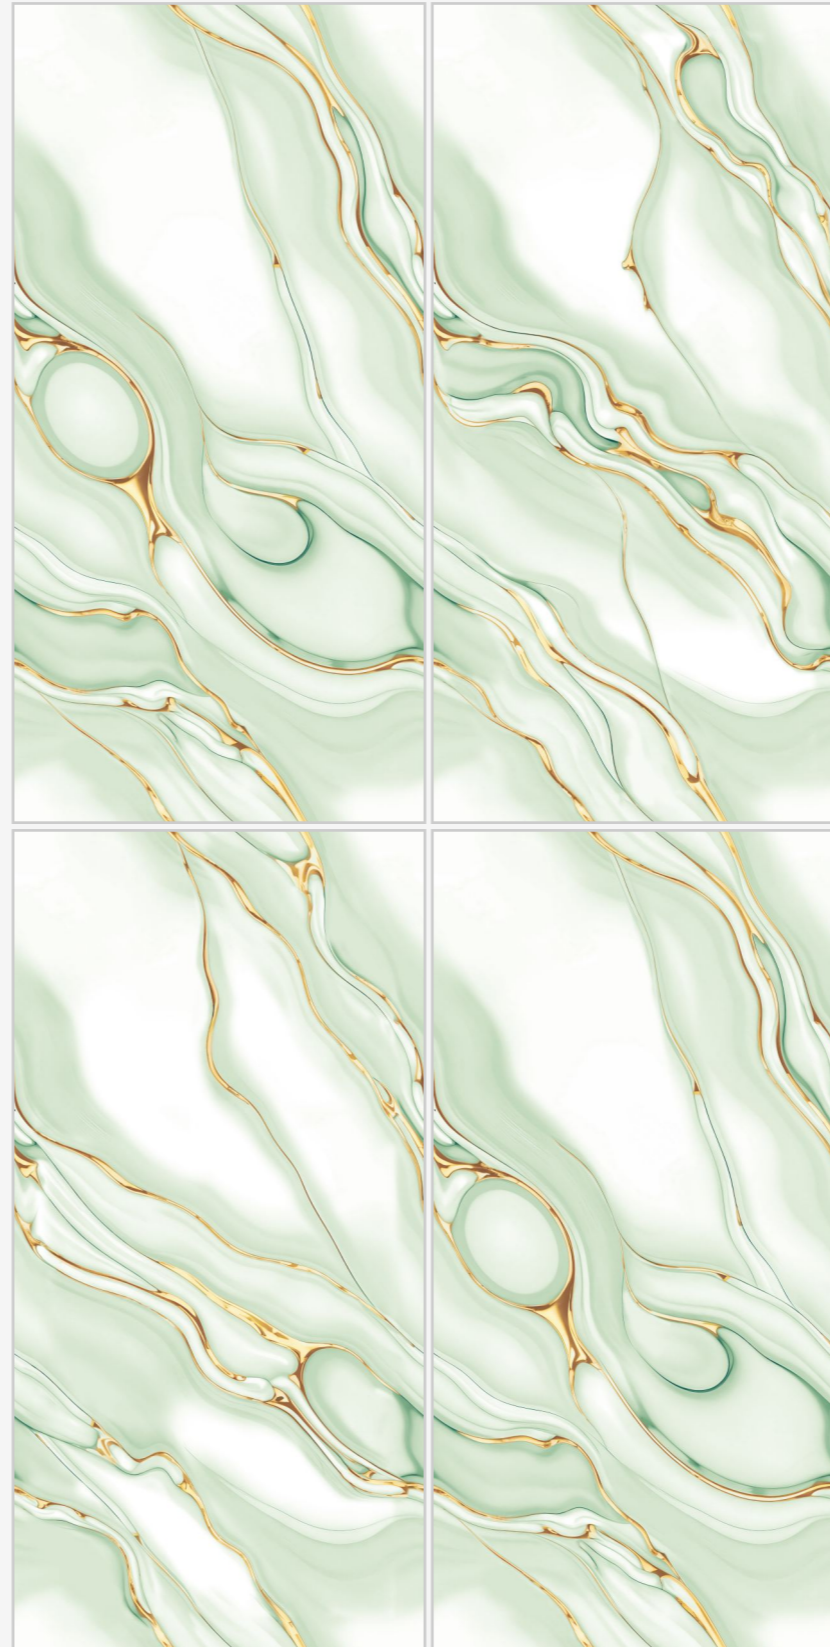

Supera®
Granito

**SPARROW
GREEN**

SIZE
600X1200MM

SURFACE
GLOSSY ENDLESS FINISH

RANDOM
03 FACES

BACK TO INDEX

Orabella
Collection

www.superagranito.com