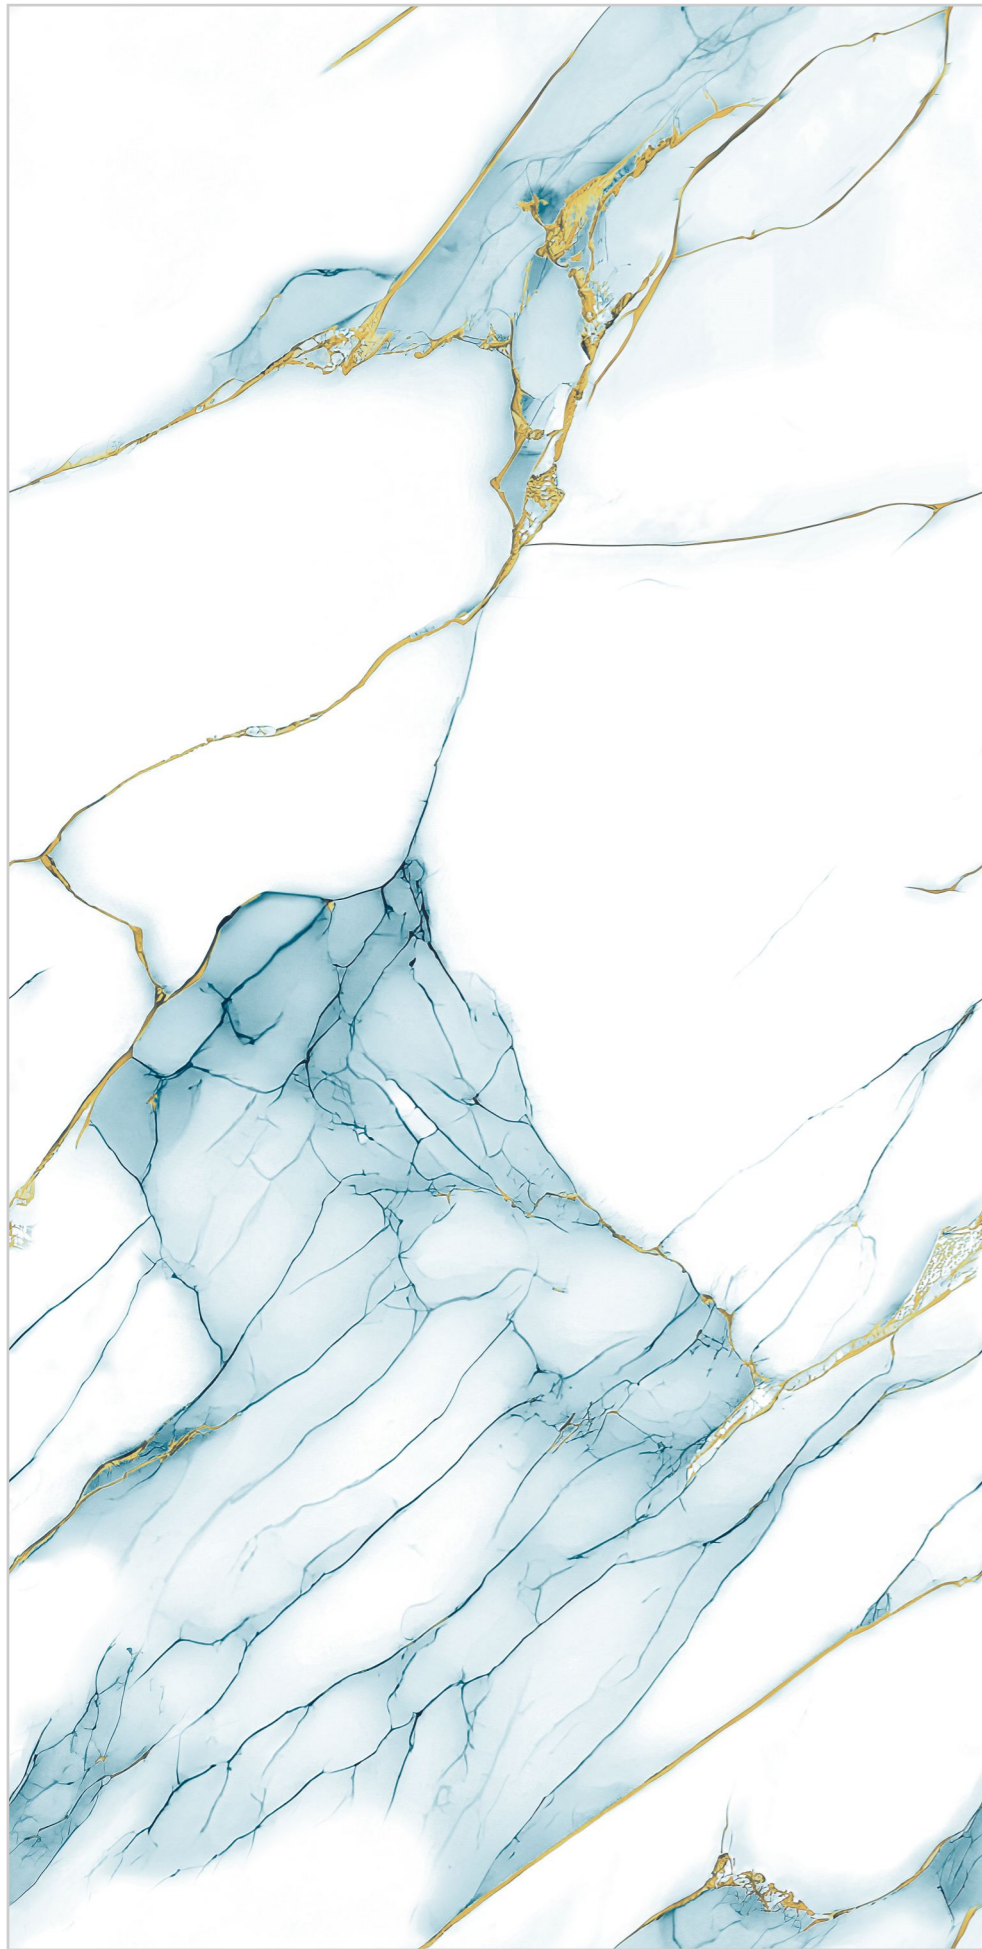

**SIZE**  
600X1200MM

**SURFACE**  
GLOSSY RANDOM FINISH

**RANDOM**  
04 FACES

BACK TO INDEX

**Orabella**  
Collection

[www.superagranito.com](http://www.superagranito.com)

**GLEAMING PERSIAN**

**Supera**<sup>®</sup>  
Granito