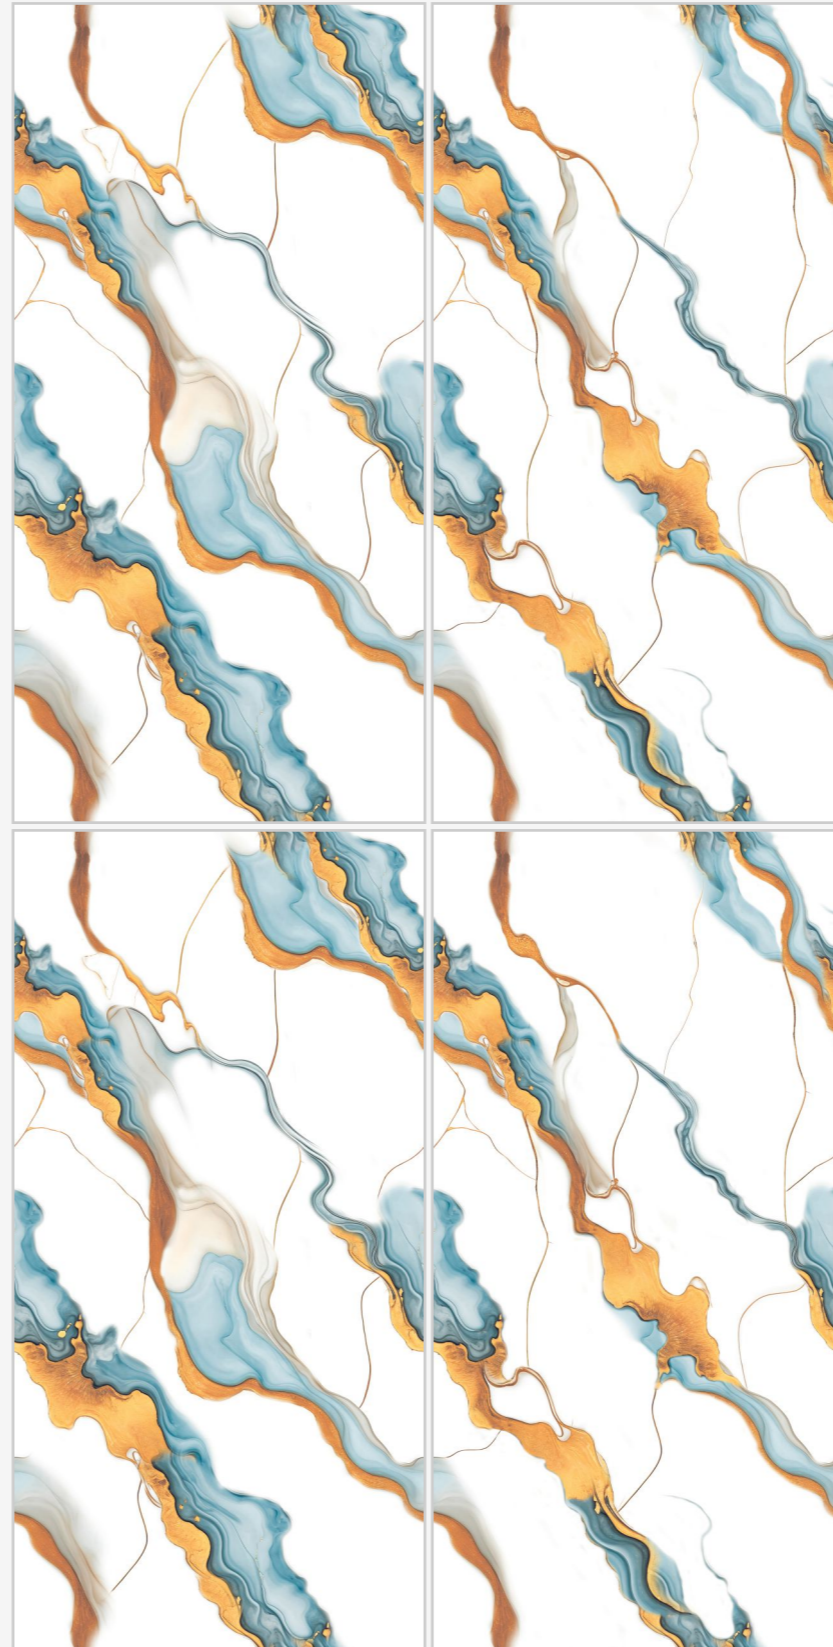

**SURFACE**  
GLOSSY RANDOM FINISH

**RANDOM**  
04 FACES

BACK TO INDEX

**Orabella**  
Collection

[www.superagranito.com](http://www.superagranito.com)

**Supera**<sup>®</sup>  
Granito

**CYCLONE  
AQUA**

**SIZE**  
600X1200MM