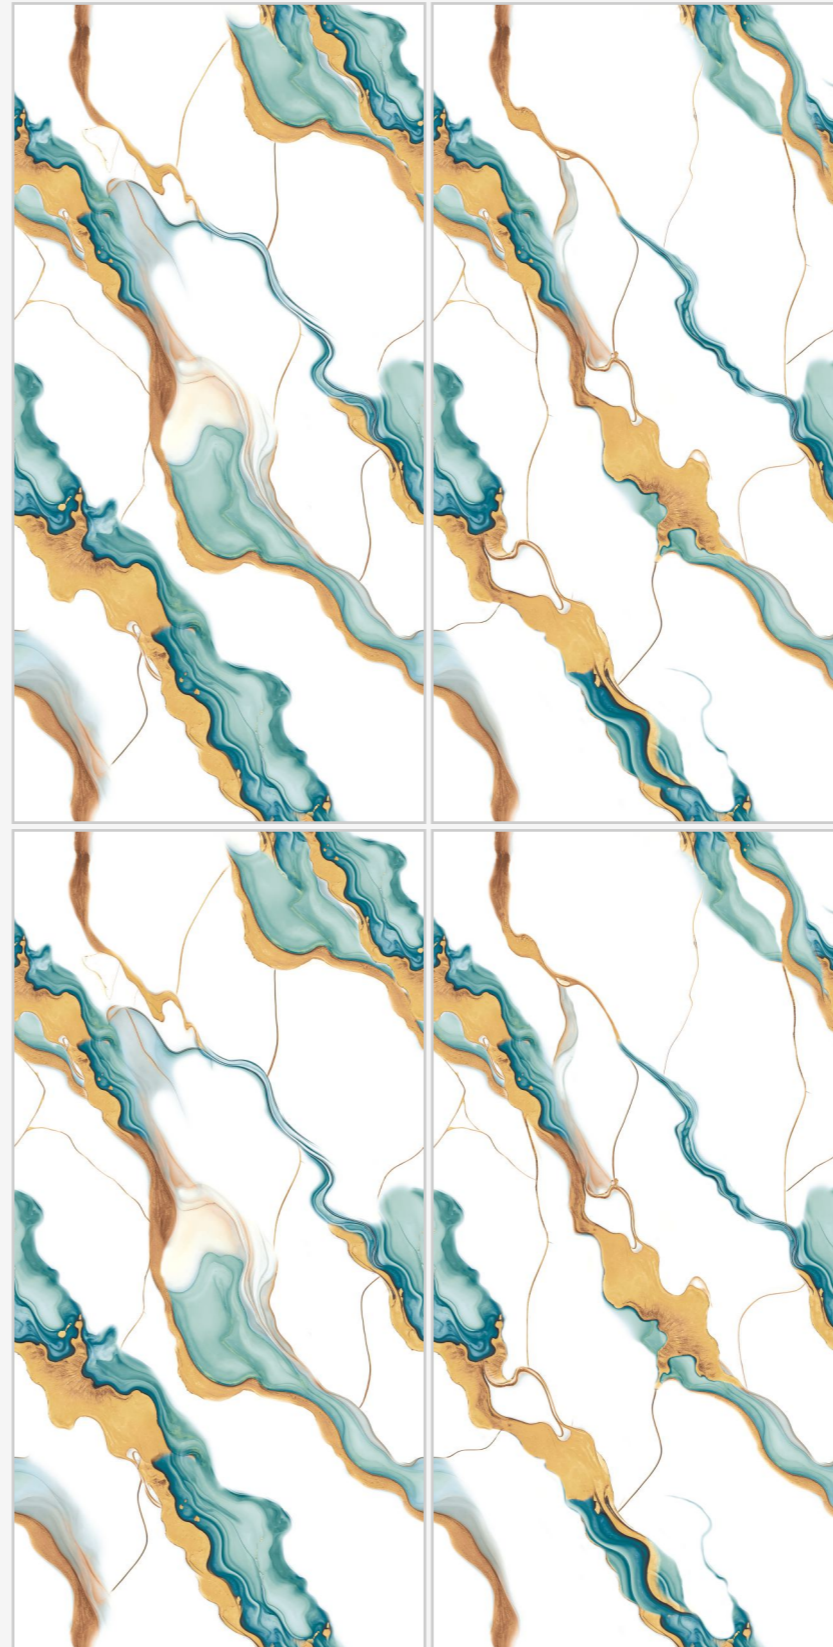

**SURFACE**  
GLOSSY ENDLESS FINISH

**RANDOM**  
02 FACES

BACK TO INDEX

**Orabella**  
Collection

[www.superagranito.com](http://www.superagranito.com)

**Supera**<sup>®</sup>  
Granito

**CYCLONE  
GREEN**

**SIZE**  
600X1200MM