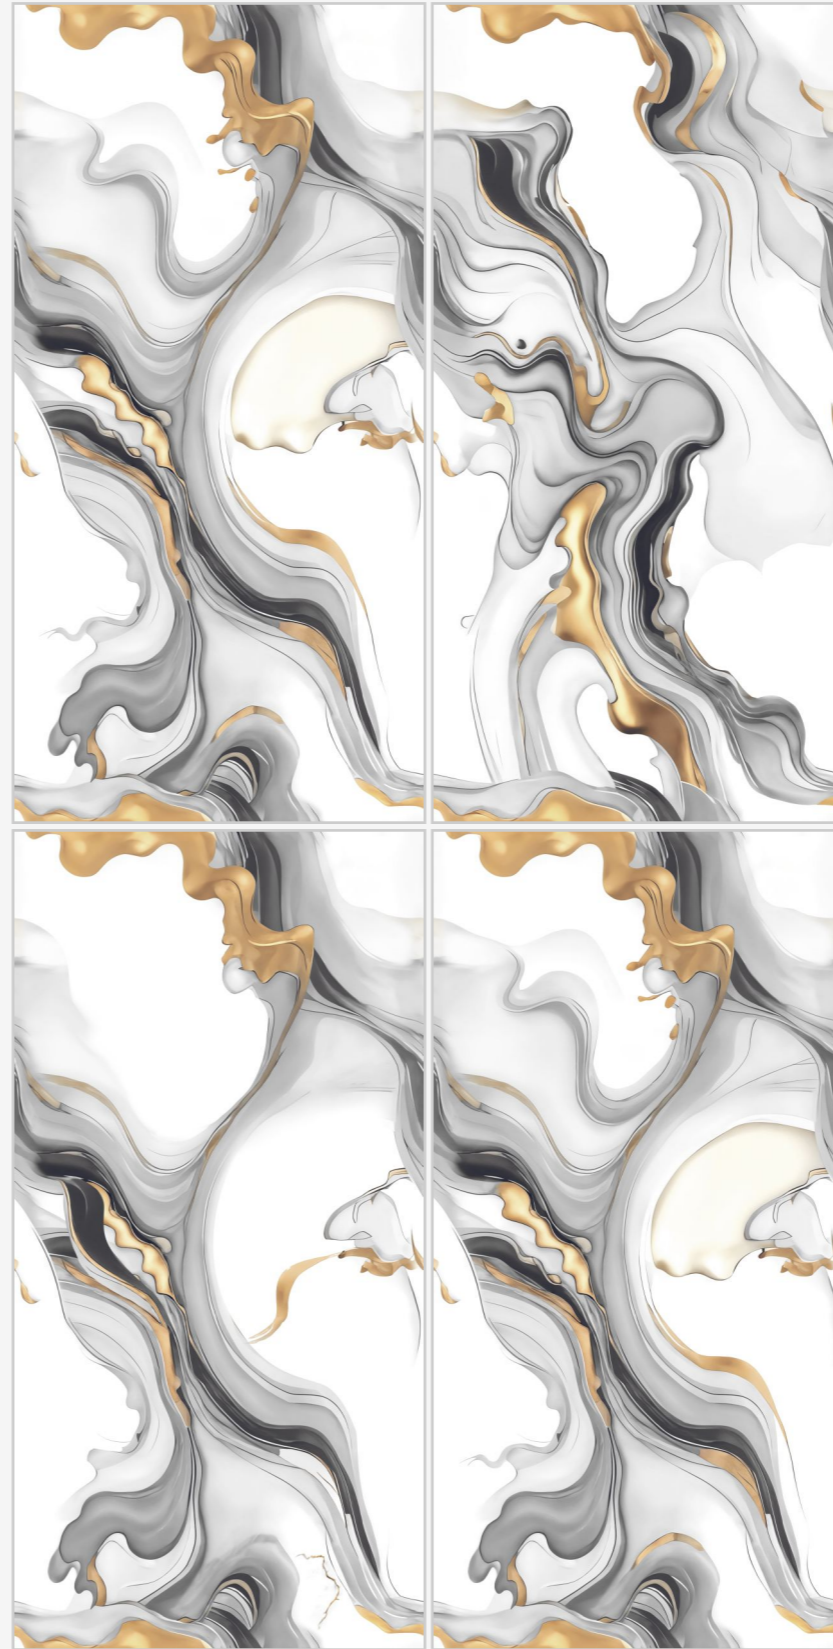

Supera®
Granito

**ARABIC
GREY**

SIZE
600X1200MM

SURFACE
GLOSSY ENDLESS FINISH

RANDOM
03 FACES

BACK TO INDEX

Orabella
Collection

www.superagranito.com