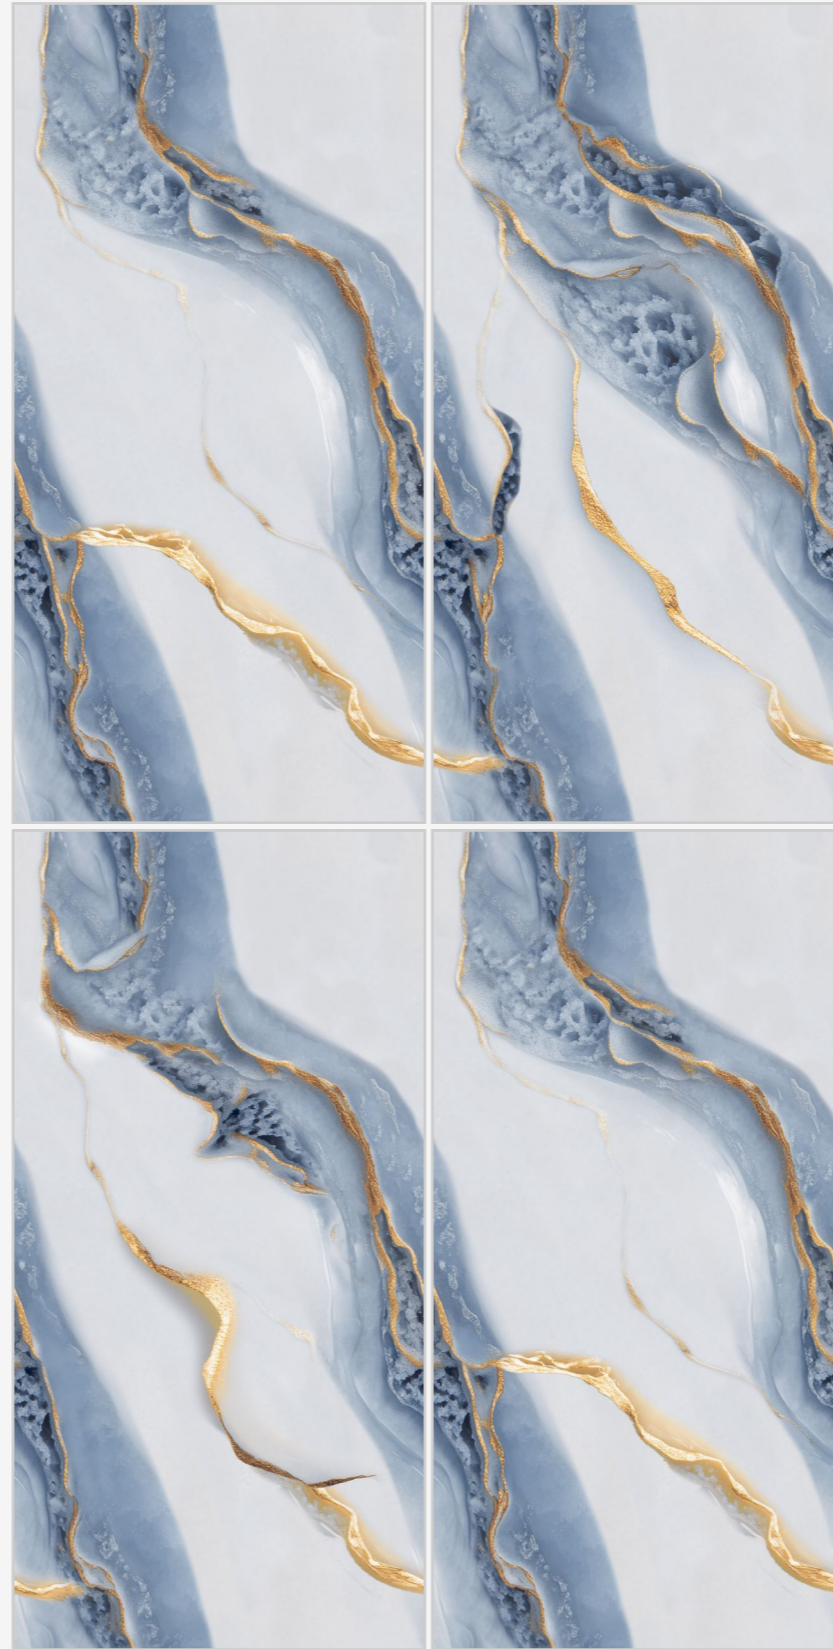

Supera®
Granito

**MAXICO
BLUE**

SIZE
600X1200MM

SURFACE
GLOSSY ENDLESS FINISH

RANDOM
03 FACES

BACK TO INDEX

Orabella
Collection

www.superagranito.com