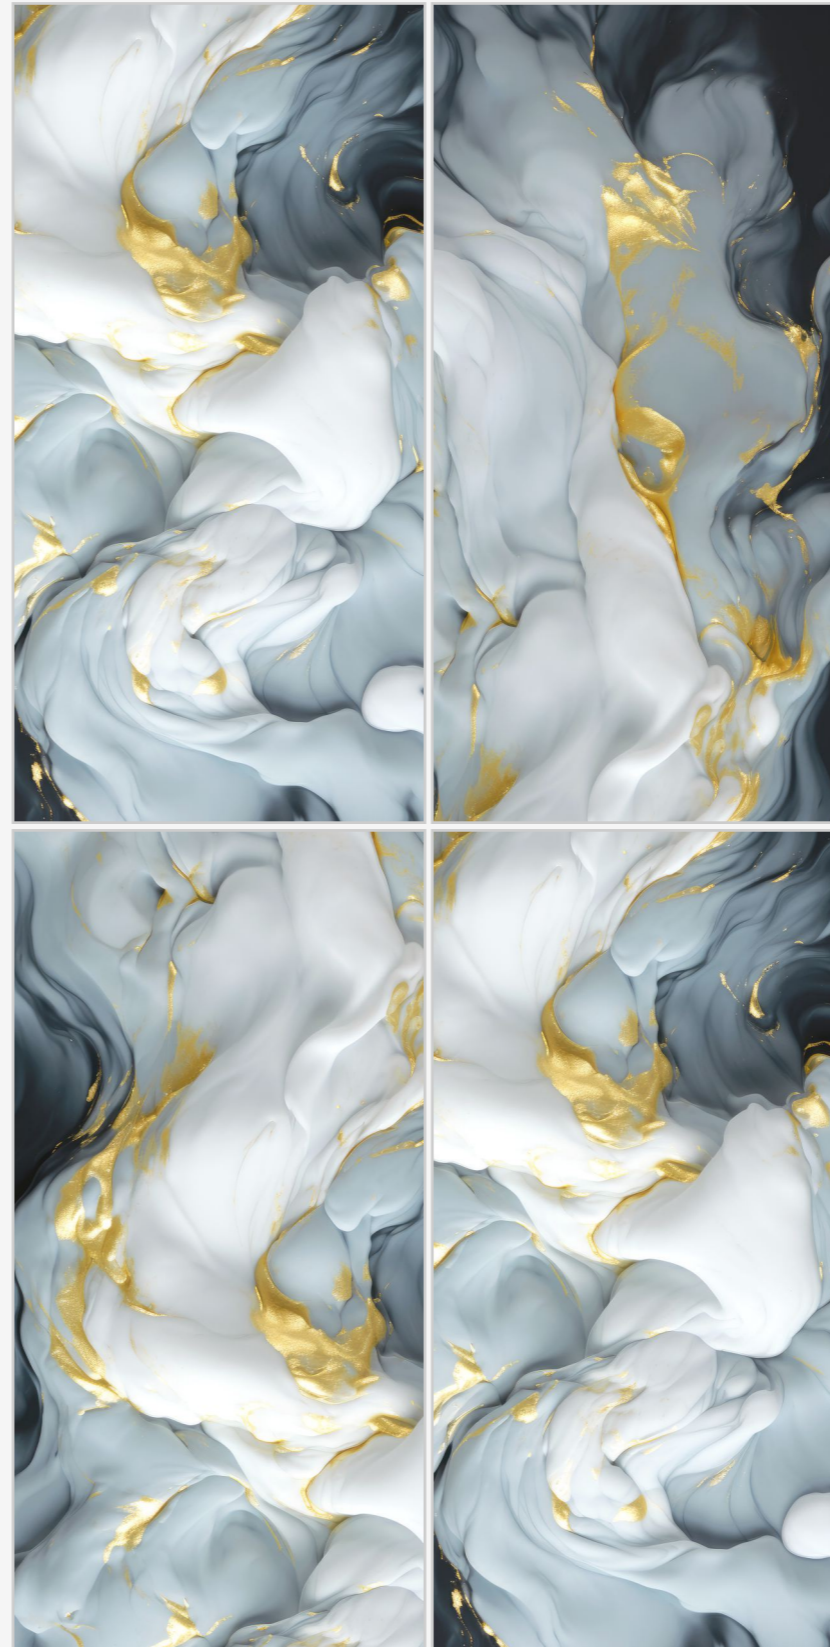

**GOLDEN NFINITY  
GREY**

**SIZE**  
600X1200MM

**SURFACE**  
GLOSSY ENDLESS FINISH

**RANDOM**  
02 FACES

BACK TO INDEX

**Orabella**  
Collection

[www.superagranito.com](http://www.superagranito.com)

**Supera**<sup>®</sup>  
Granito