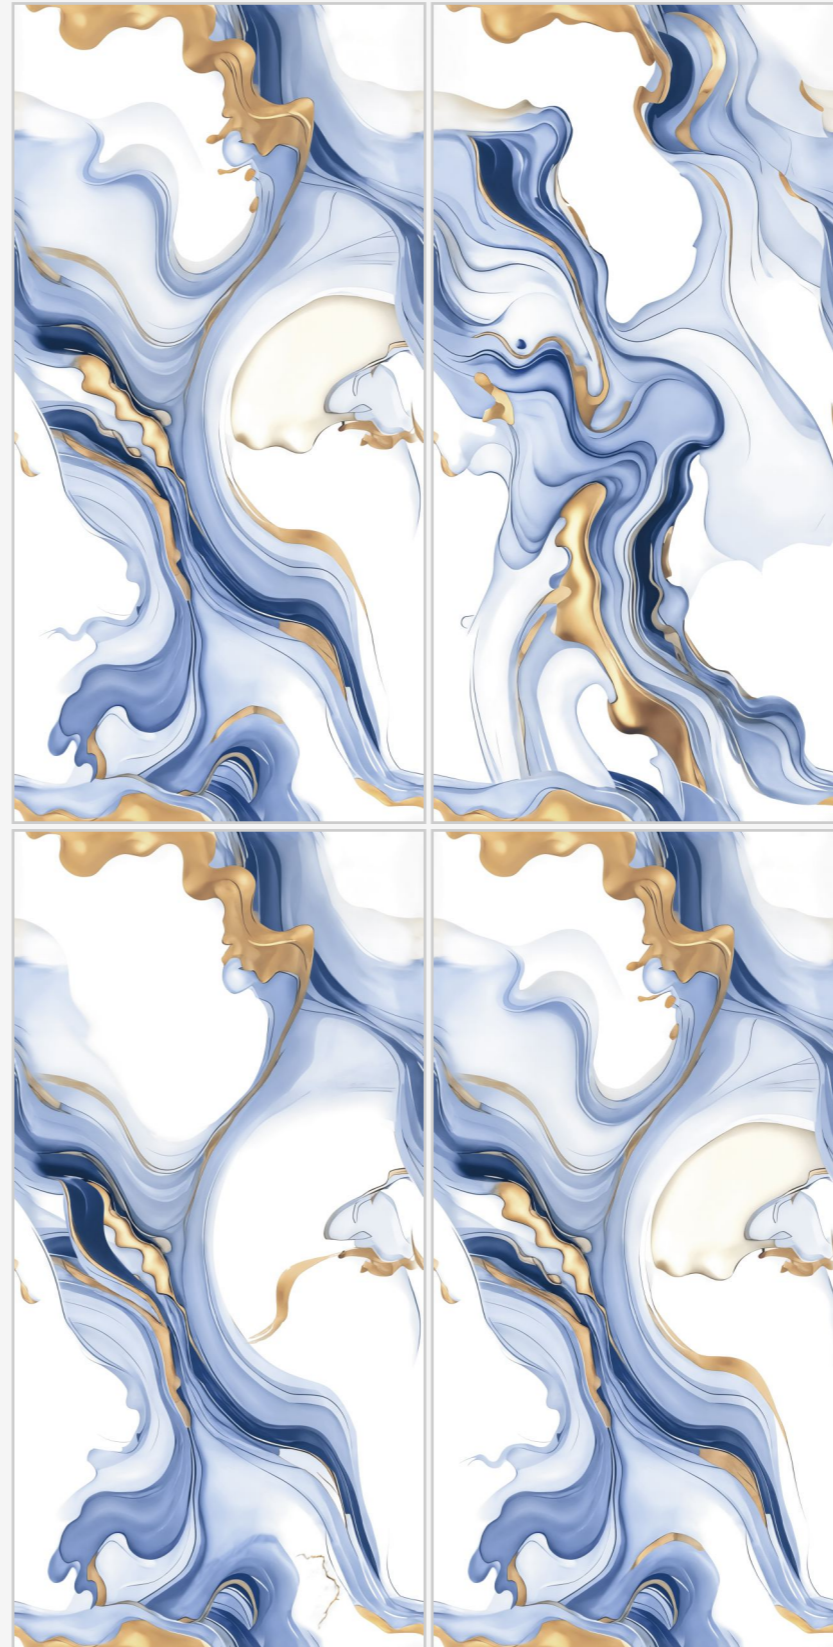

Supera®
Granito

**ARABIC
BLUE**

SIZE
600X1200MM

SURFACE
GLOSSY ENDLESS FINISH

RANDOM
03 FACES

BACK TO INDEX

Orabella
Collection

www.superagranito.com