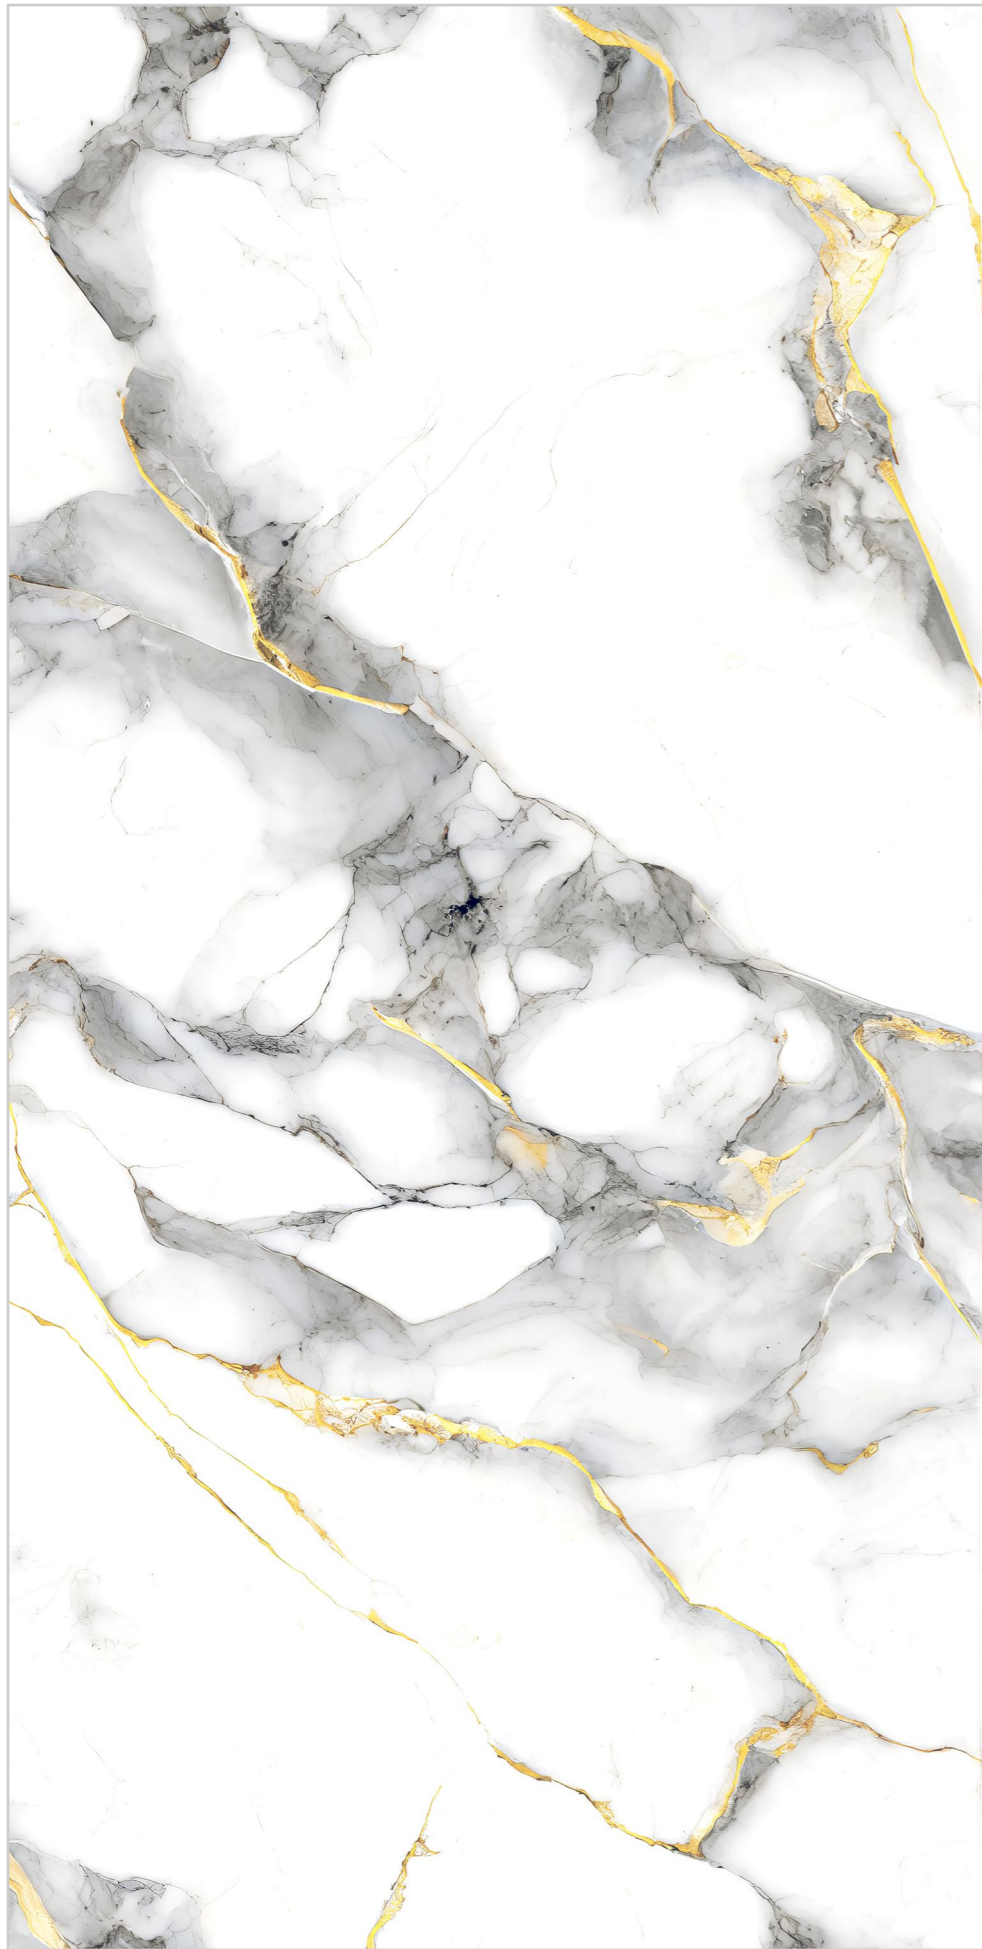

**RANDOM**  
03 FACES

BACK TO INDEX

**Orabella**  
Collection

[www.superagranito.com](http://www.superagranito.com)

**ARABIC GREY**

**Supera**<sup>®</sup>  
Granito

**BARELONA  
NATURAL**

**SIZE**  
600X1200MM