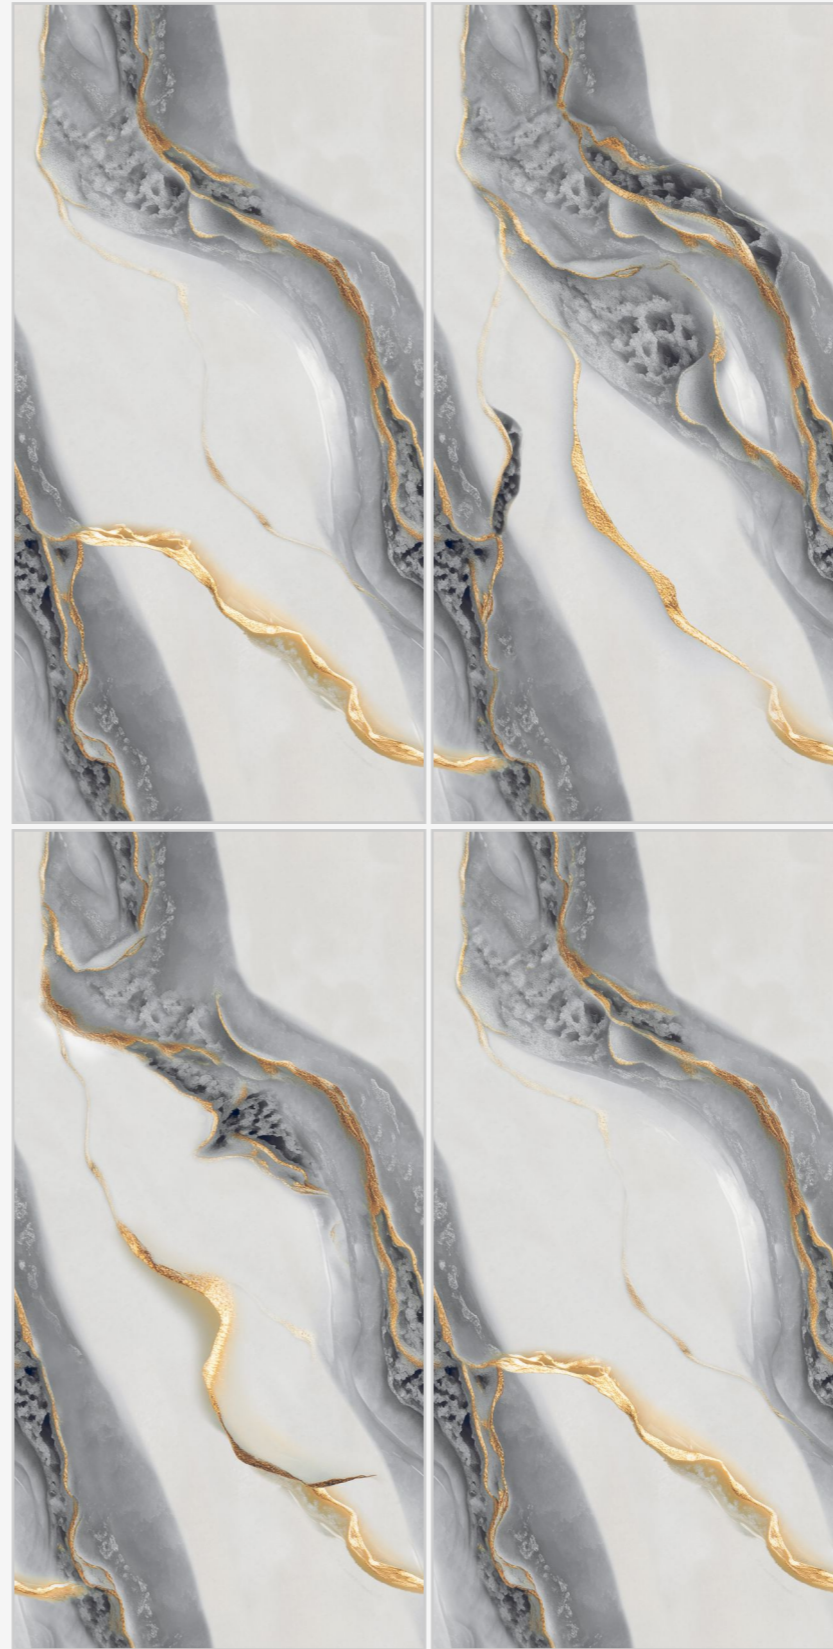

Supera®
Granito

**MAXICO
GREY**

SIZE
600X1200MM

SURFACE
GLOSSY ENDLESS FINISH

RANDOM
03 FACES

BACK TO INDEX

Orabella
Collection

www.superagranito.com