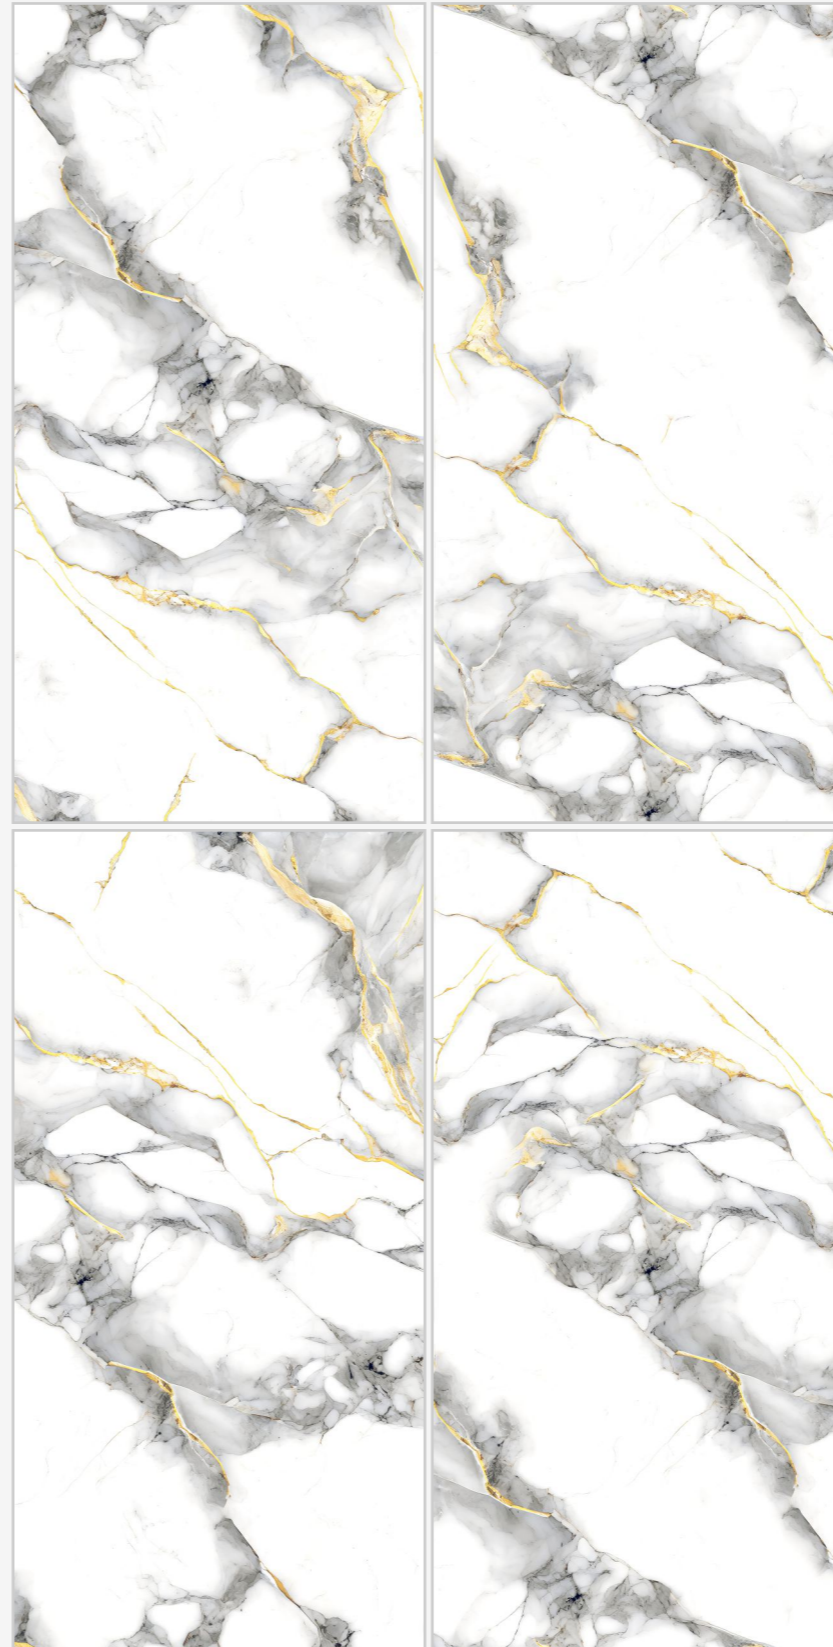

**RANDOM**  
03 FACES

BACK TO INDEX

**Orabella**  
Collection

[www.superagranito.com](http://www.superagranito.com)

**ARABIC GREY**

**Supera**<sup>®</sup>  
Granito

**BARELONA  
NATURAL**

**SIZE**  
600X1200MM