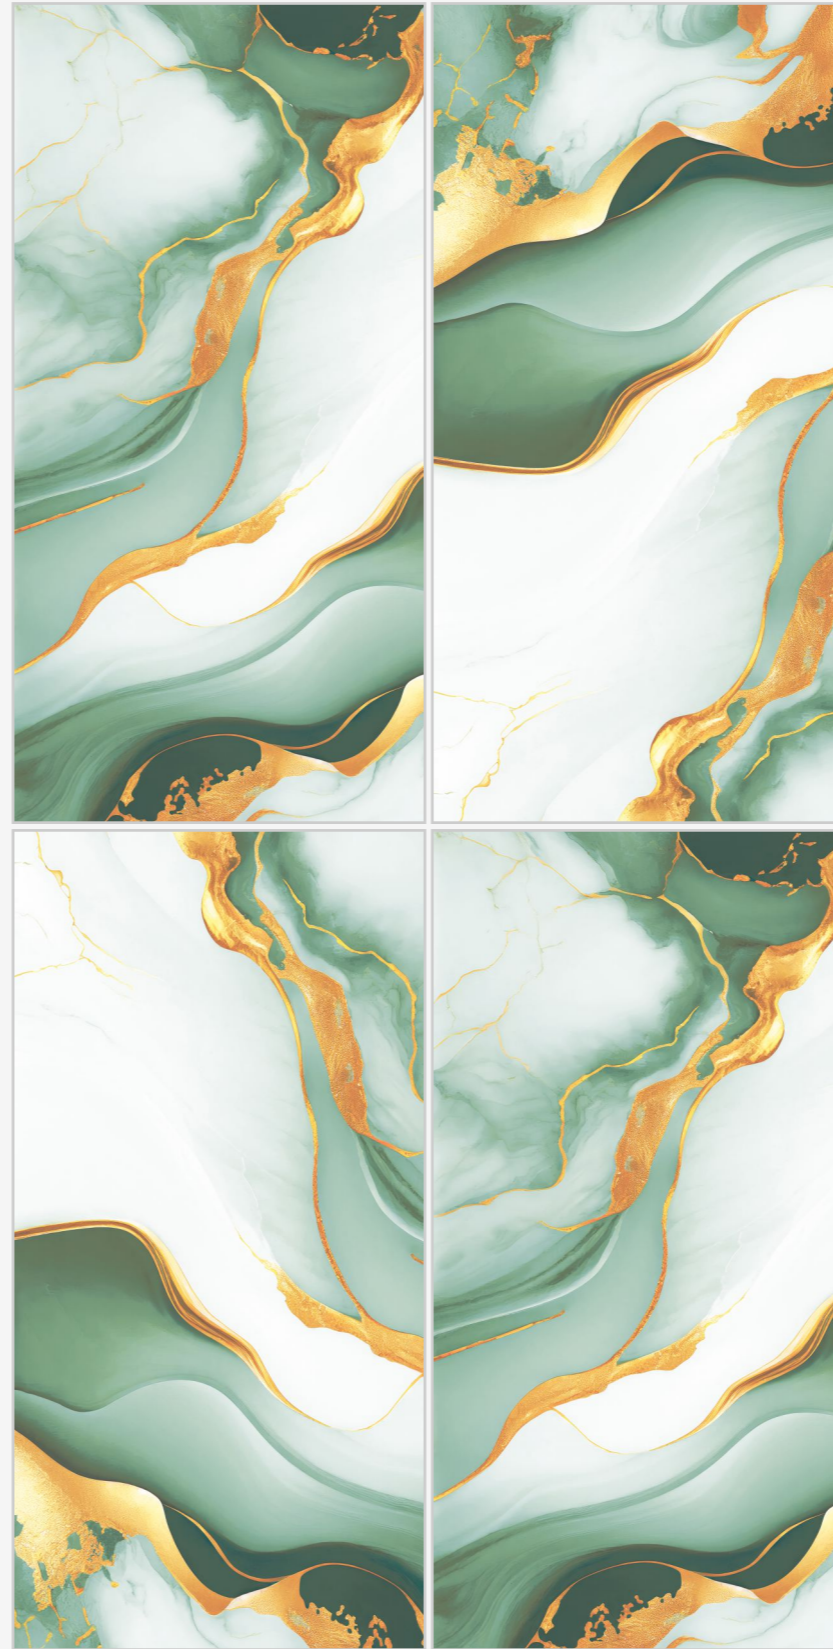

**SURFACE**  
GLOSSY RANDOM FINISH

**RANDOM**  
03 FACES

BACK TO INDEX

**Orabella**  
Collection

[www.superagranito.com](http://www.superagranito.com)

**Supera**<sup>®</sup>  
Granito

**PEDUST  
GREEN**

**SIZE**  
600X1200MM