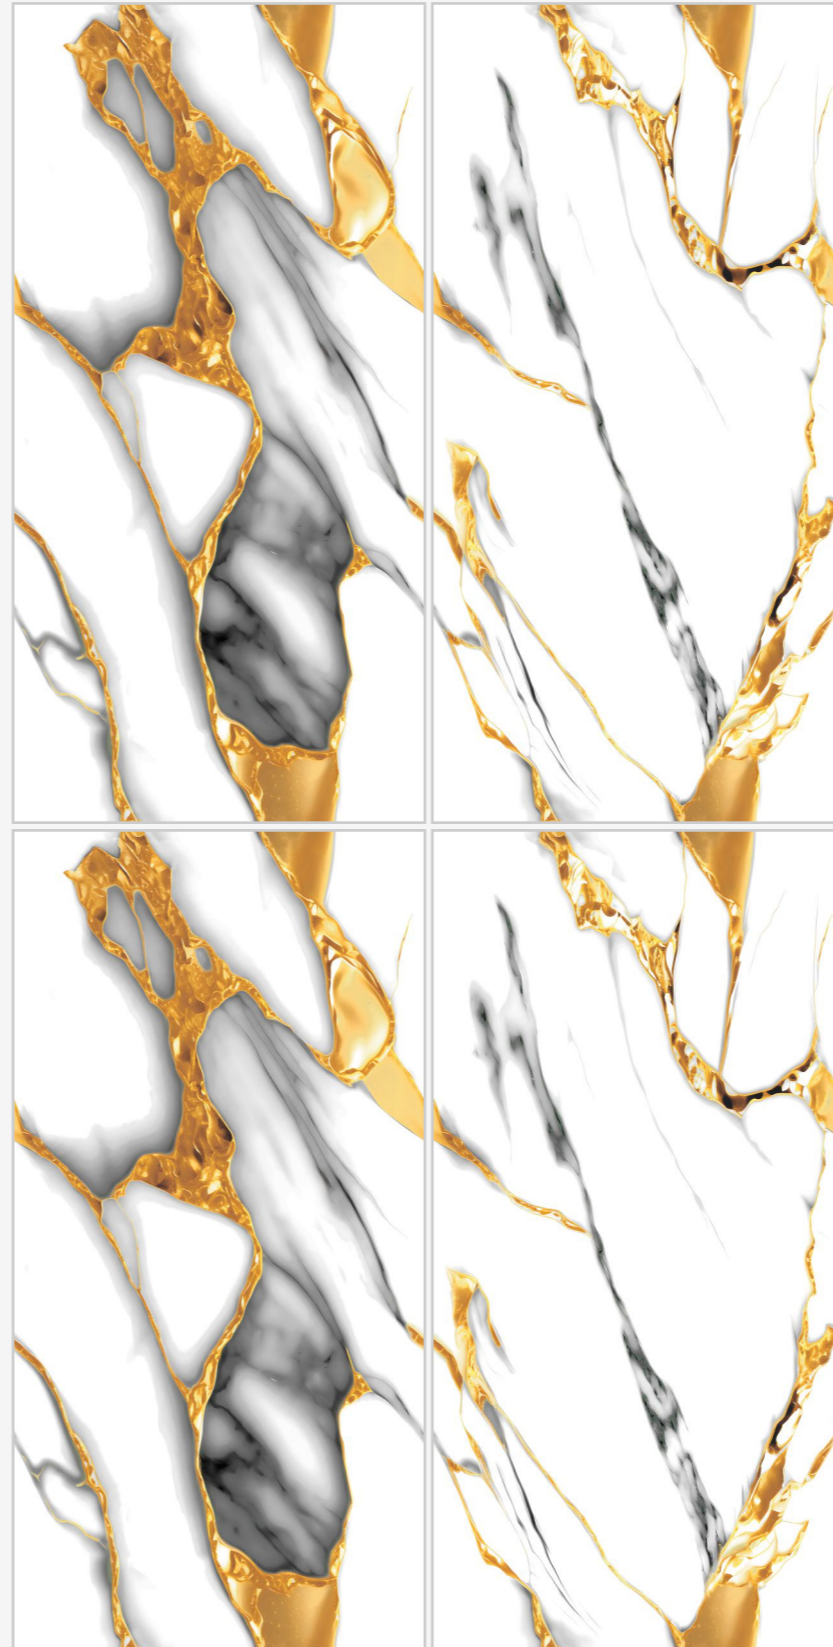

Supera®
Granito

**NOHAT
BLACK**

SIZE
600X1200MM

SURFACE
GLOSSY ENDLESS FINISH

RANDOM
02 FACES

BACK TO INDEX

Orabella
Collection

www.superagranito.com