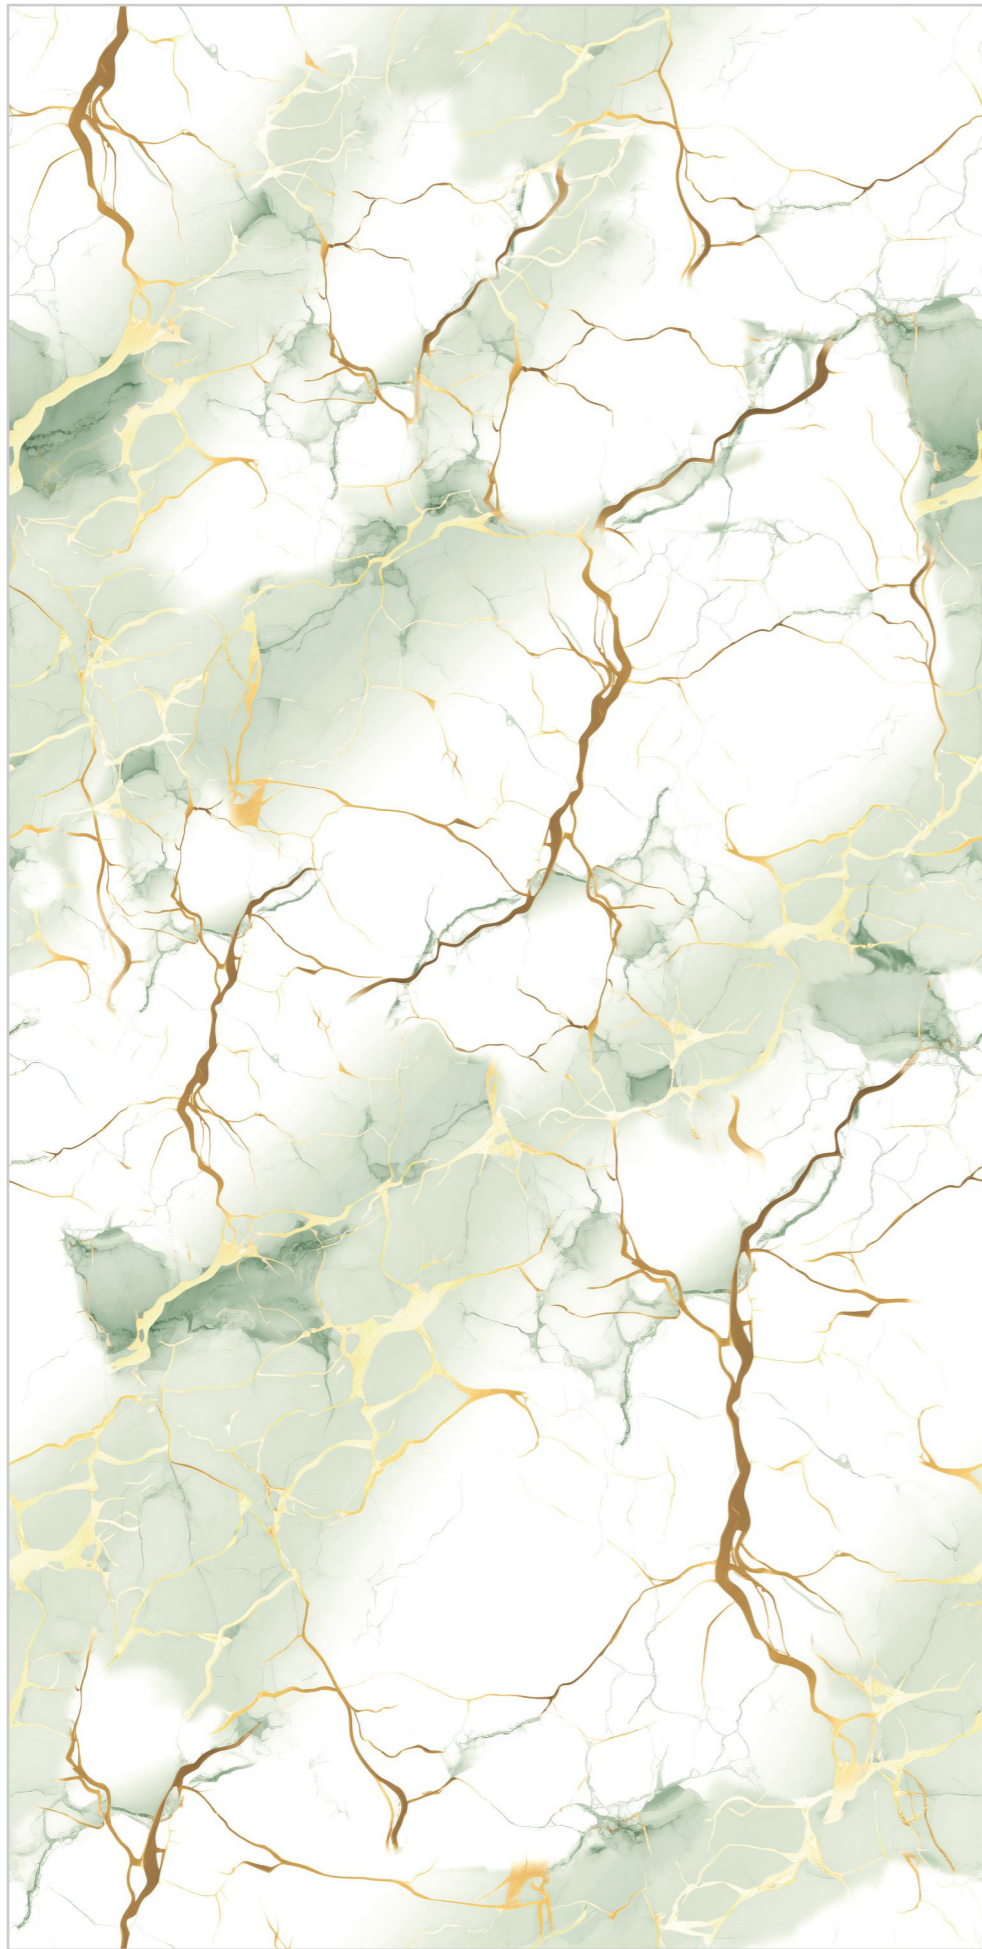

**ROVEN  
CREMA**

**SIZE**  
600X1200MM

**SURFACE**  
GLOSSY ENDLESS FINISH

**RANDOM**  
02 FACES

BACK TO INDEX

**Orabella**  
Collection

[www.superagranito.com](http://www.superagranito.com)

**Supera**<sup>®</sup>  
Granito