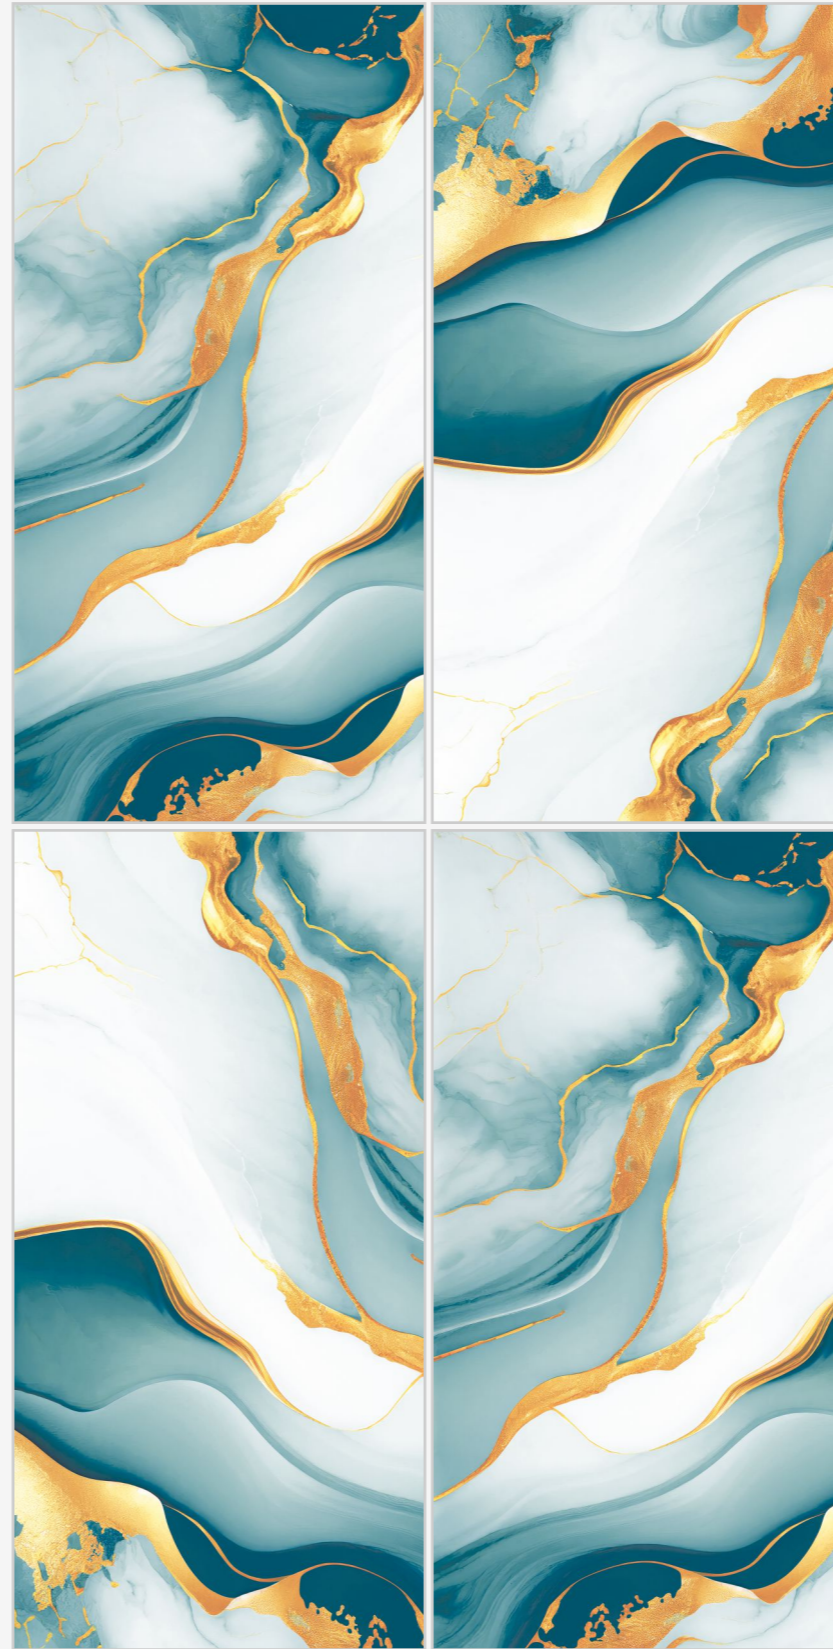

**SURFACE**  
GLOSSY ENDLESS FINISH

**RANDOM**  
02 FACES

BACK TO INDEX

**Orabella**  
Collection

[www.superagranito.com](http://www.superagranito.com)

**Supera**<sup>®</sup>  
Granito

**PEDUST  
AQUA**

**SIZE**  
600X1200MM