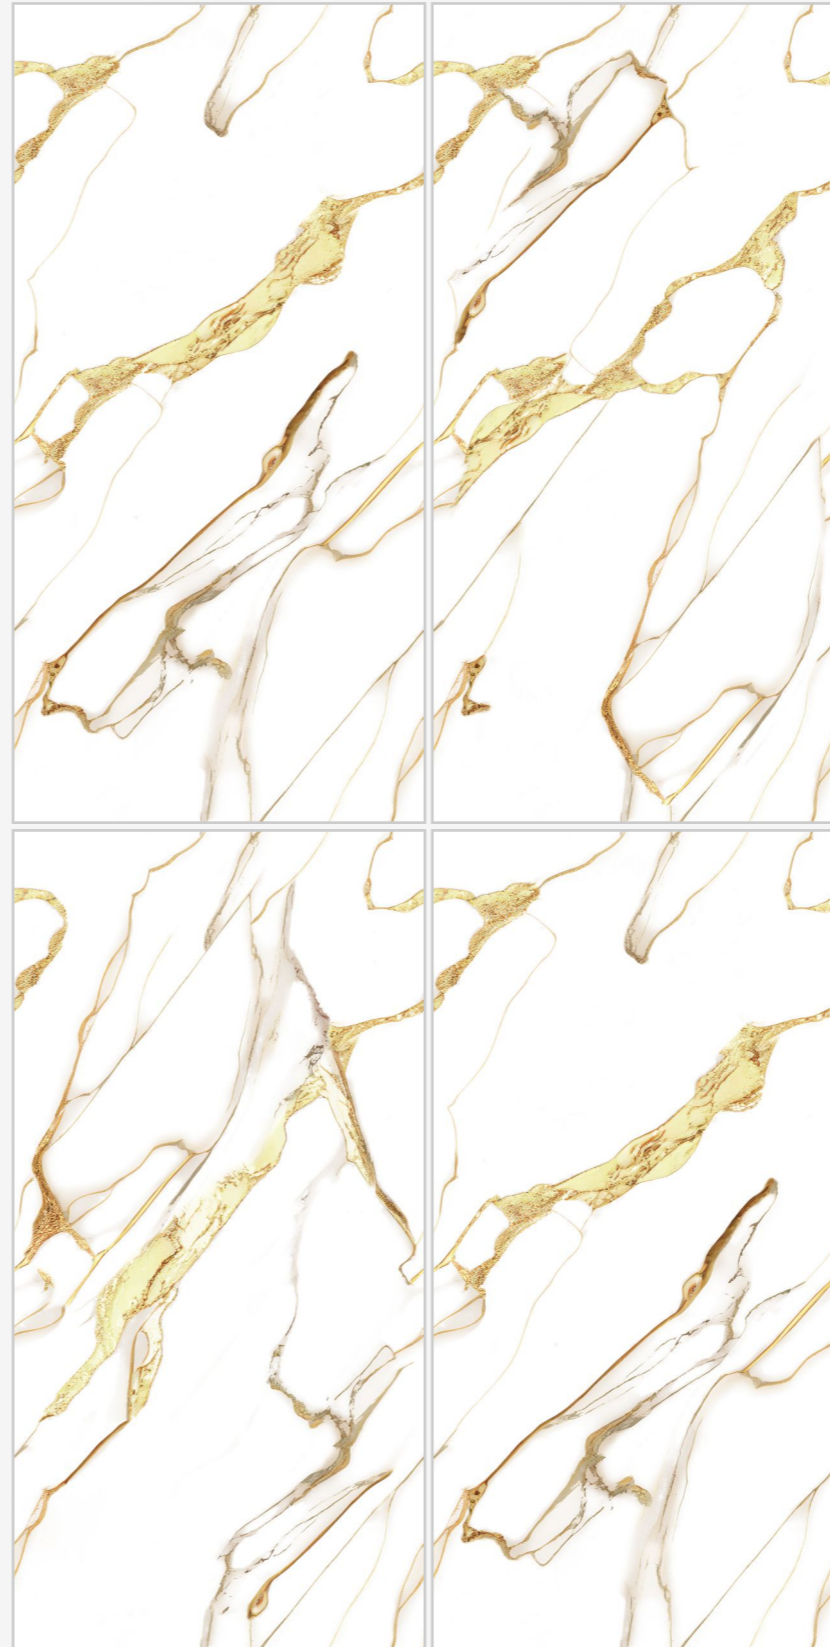

BACK TO INDEX

**Orabella**  
Collection

[www.superagranito.com](http://www.superagranito.com)

**MESTROW BLUE**

**Supera**<sup>®</sup>  
Granito

**MESTROW  
GREEN**

**SIZE**  
600X1200MM

**SURFACE**  
GLOSSY RANDOM FINISH

**RANDOM**  
03 FACES

BACK TO INDEX

**Orabella**  
Collection

[www.superagranito.com](http://www.superagranito.com)

**Supera**<sup>®</sup>  
Granito

**MYSTIC  
GOLD**

**SIZE**  
600X1200MM

**SURFACE**  
GLOSSY ENDLESS FINISH