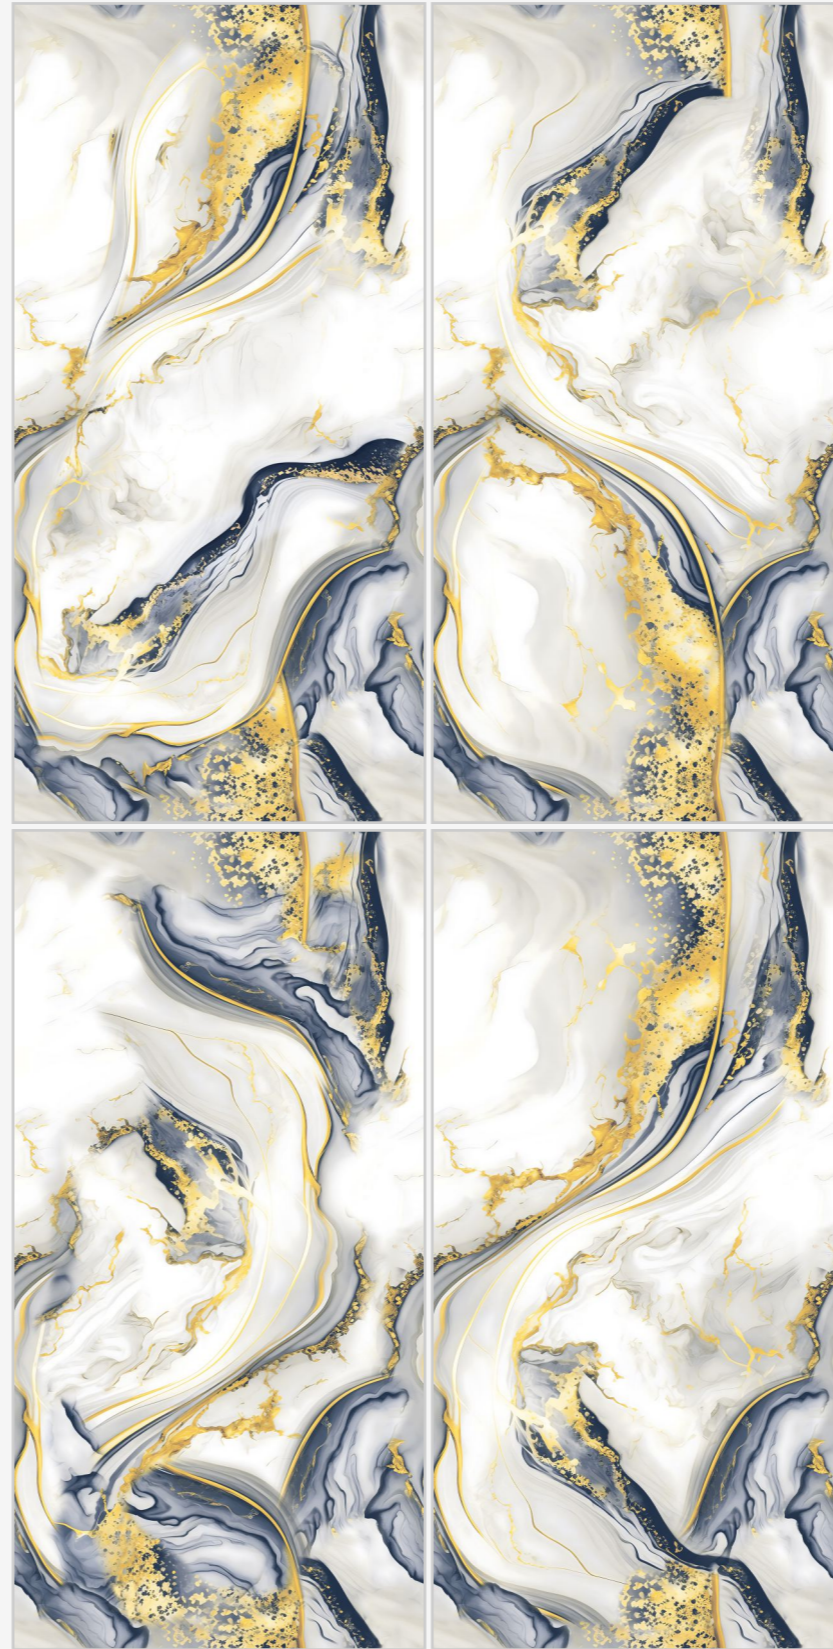

Supera®
Granito

**NEXUS
BLUE**

SIZE
600X1200MM

SURFACE
GLOSSY ENDLESS FINISH

RANDOM
04 FACES

BACK TO INDEX

Orabella
Collection

www.superagranito.com