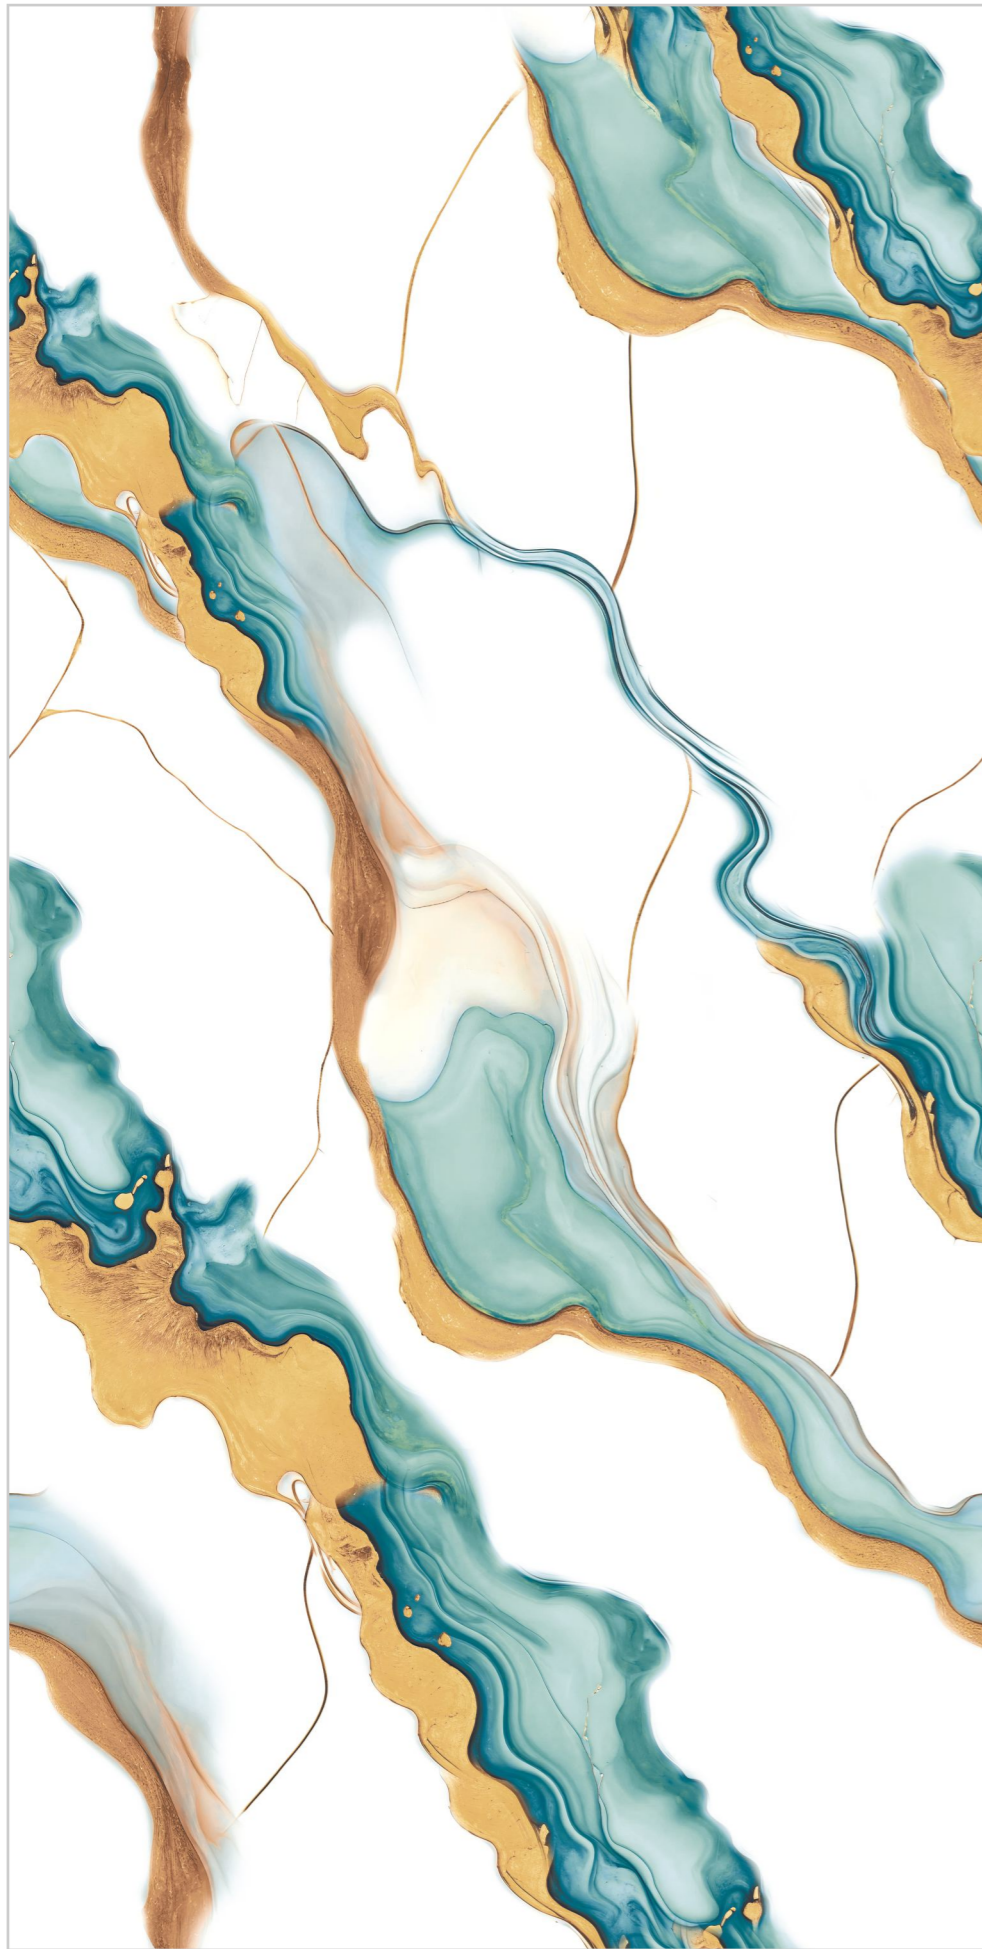

**SURFACE**  
GLOSSY ENDLESS FINISH

**RANDOM**  
02 FACES

BACK TO INDEX

**Orabella**  
Collection

[www.superagranito.com](http://www.superagranito.com)

**Supera**<sup>®</sup>  
Granito

**CYCLONE  
GREEN**

**SIZE**  
600X1200MM