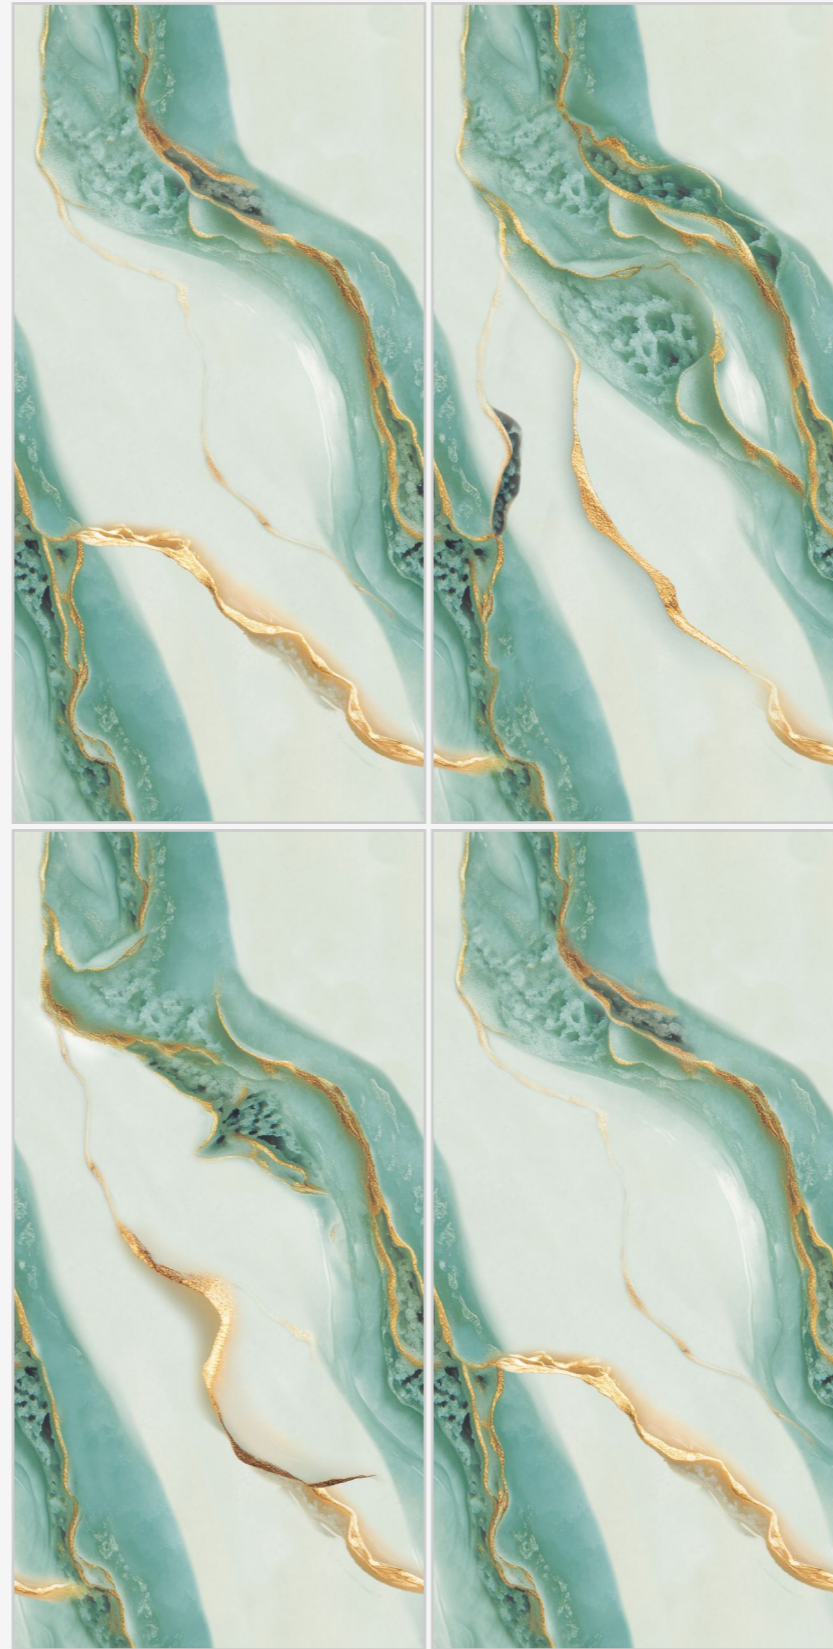

[www.superagranito.com](http://www.superagranito.com)

**Supera**<sup>®</sup>  
Granito

**MAXICO  
AQUA**

**SIZE**  
600X1200MM

**SURFACE**  
GLOSSY ENDLESS FINISH

**RANDOM**  
03 FACES

BACK TO INDEX

**Orabella**  
Collection

[www.superagranito.com](http://www.superagranito.com)

**MAXICO AQUA**

**Supera**<sup>®</sup>  
Granito

**MAXICO  
BLUE**

**SIZE**  
600X1200MM

**SURFACE**  
GLOSSY ENDLESS FINISH

**RANDOM**  
03 FACES

BACK TO INDEX

**Orabella**  
Collection

[www.superagranito.com](http://www.superagranito.com)

**Supera**<sup>®</sup>  
Granito

**MAXICO  
GREEN**

**SIZE**  
600X1200MM

**SURFACE**  
GLOSSY ENDLESS FINISH

**RANDOM**  
03 FACES