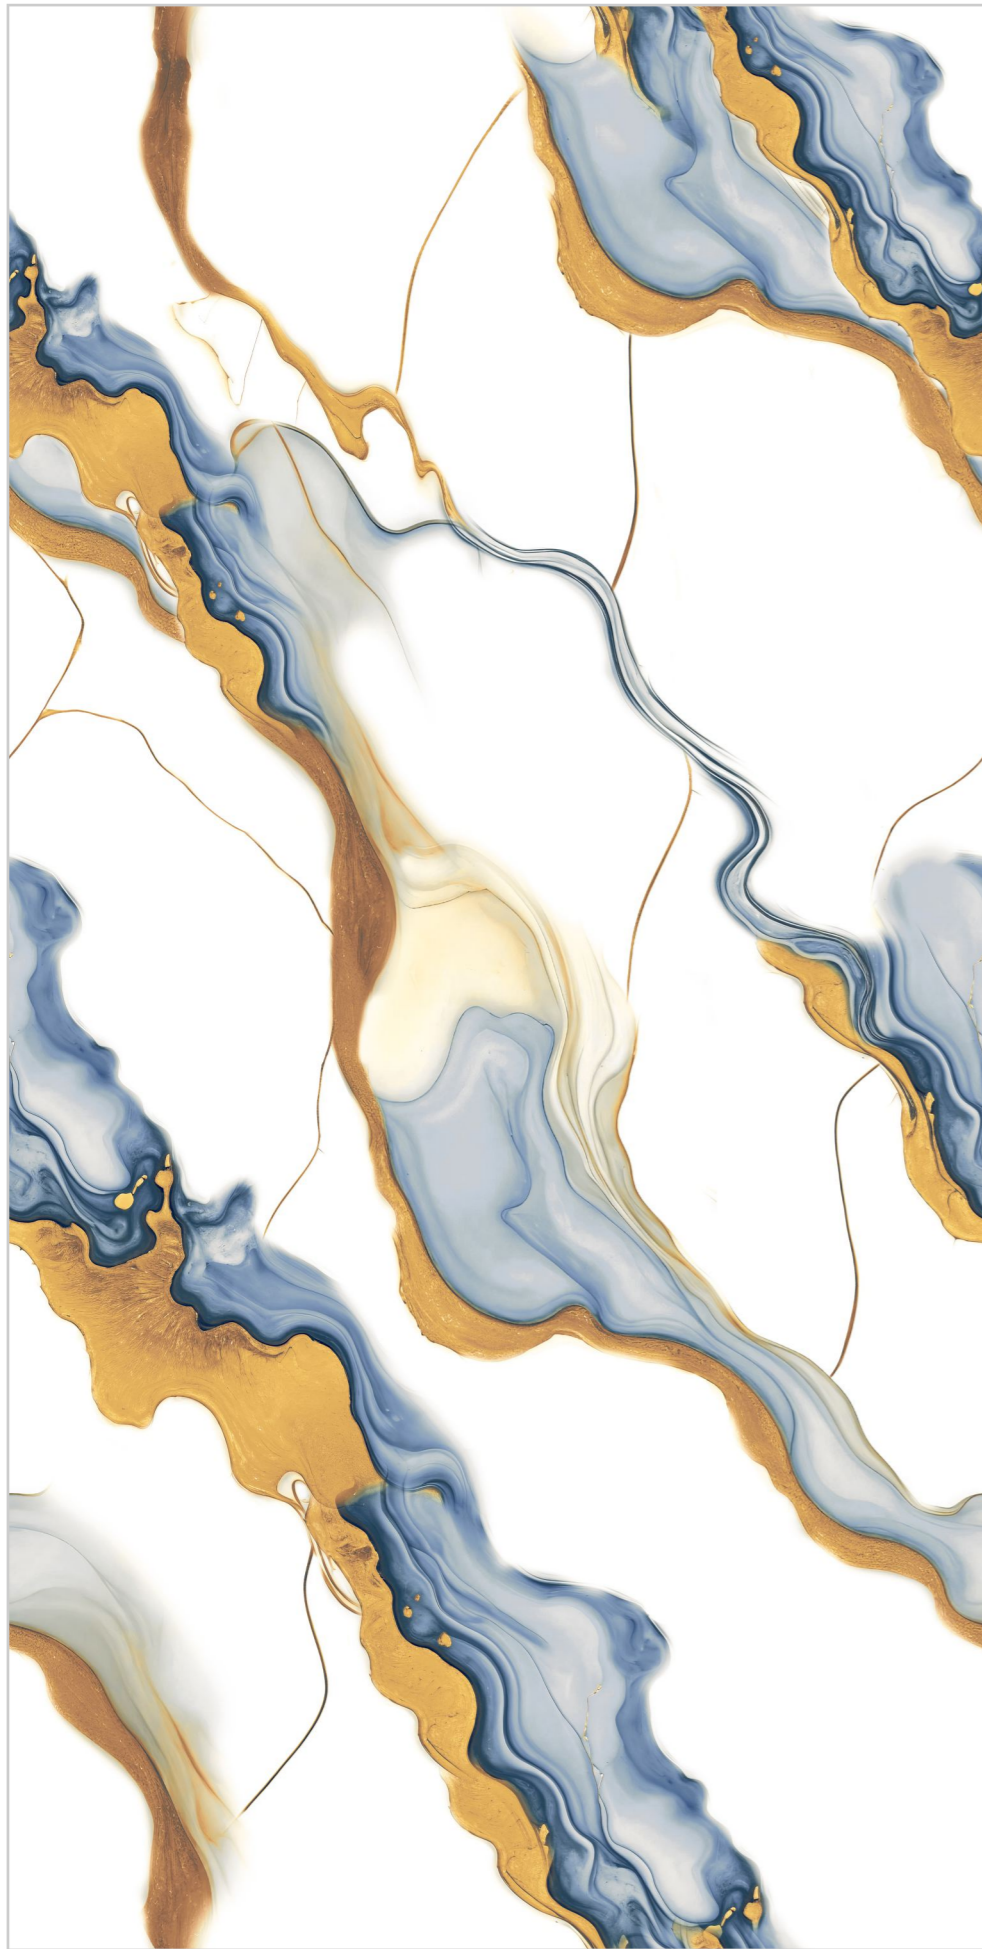

**SURFACE**  
GLOSSY ENDLESS FINISH

**RANDOM**  
02 FACES

BACK TO INDEX

**Orabella**  
Collection

[www.superagranito.com](http://www.superagranito.com)

**Supera**<sup>®</sup>  
Granito

**CYCLONE  
BLUE**

**SIZE**  
600X1200MM