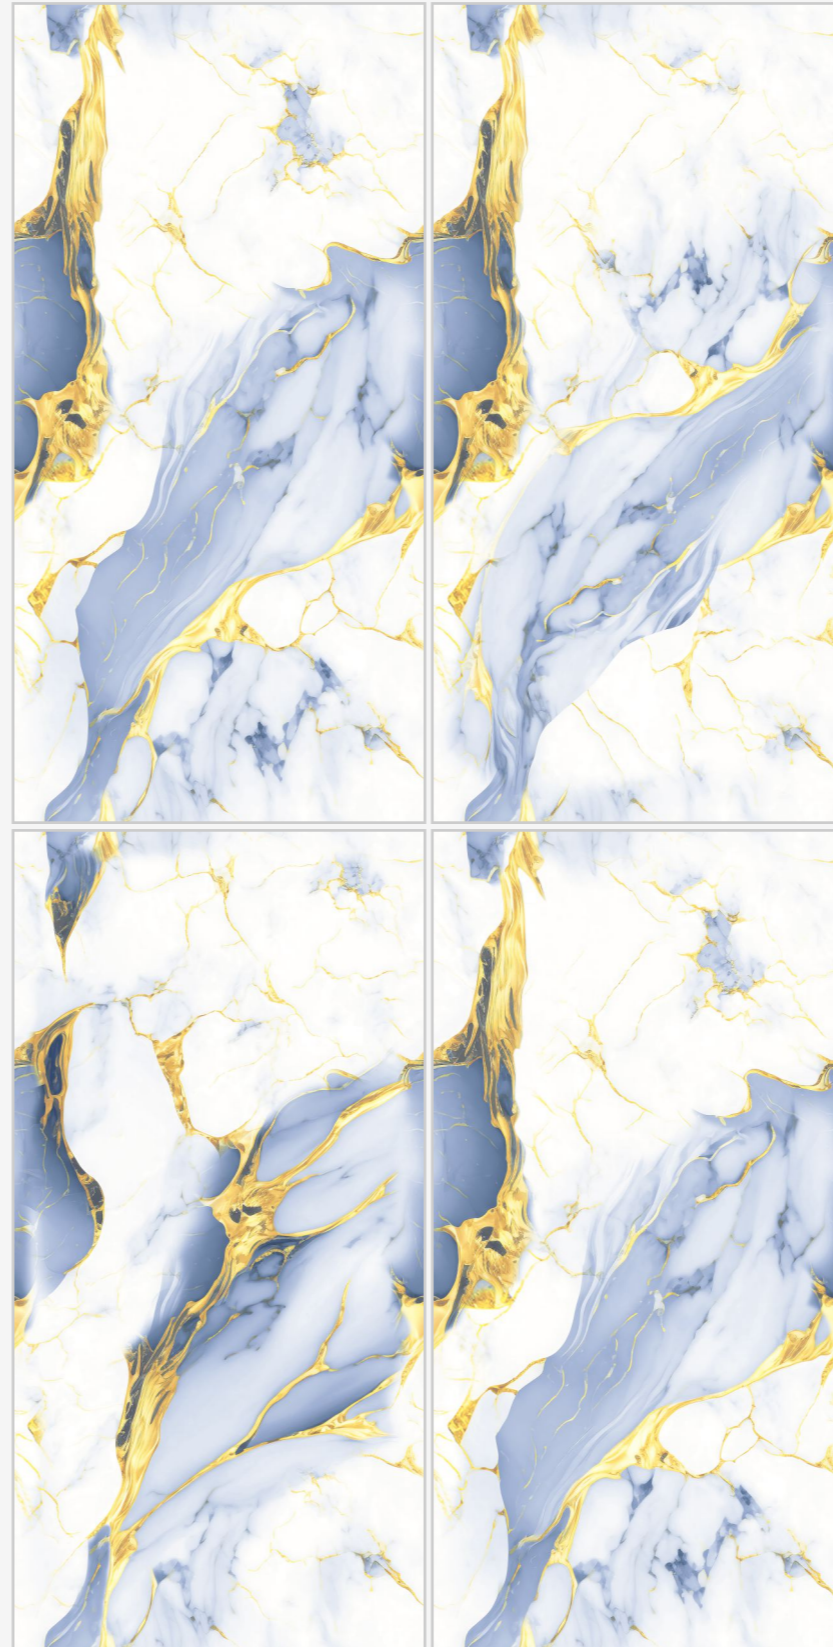

**ELEGANT  
GOLD**

**SIZE**  
600X1200MM

**SURFACE**  
GLOSSY ENDLESS FINISH

BACK TO INDEX

**Orabella**  
Collection

[www.superagranito.com](http://www.superagranito.com)

**Supera**<sup>®</sup>  
Granito

**EMPERIO  
BLUE**