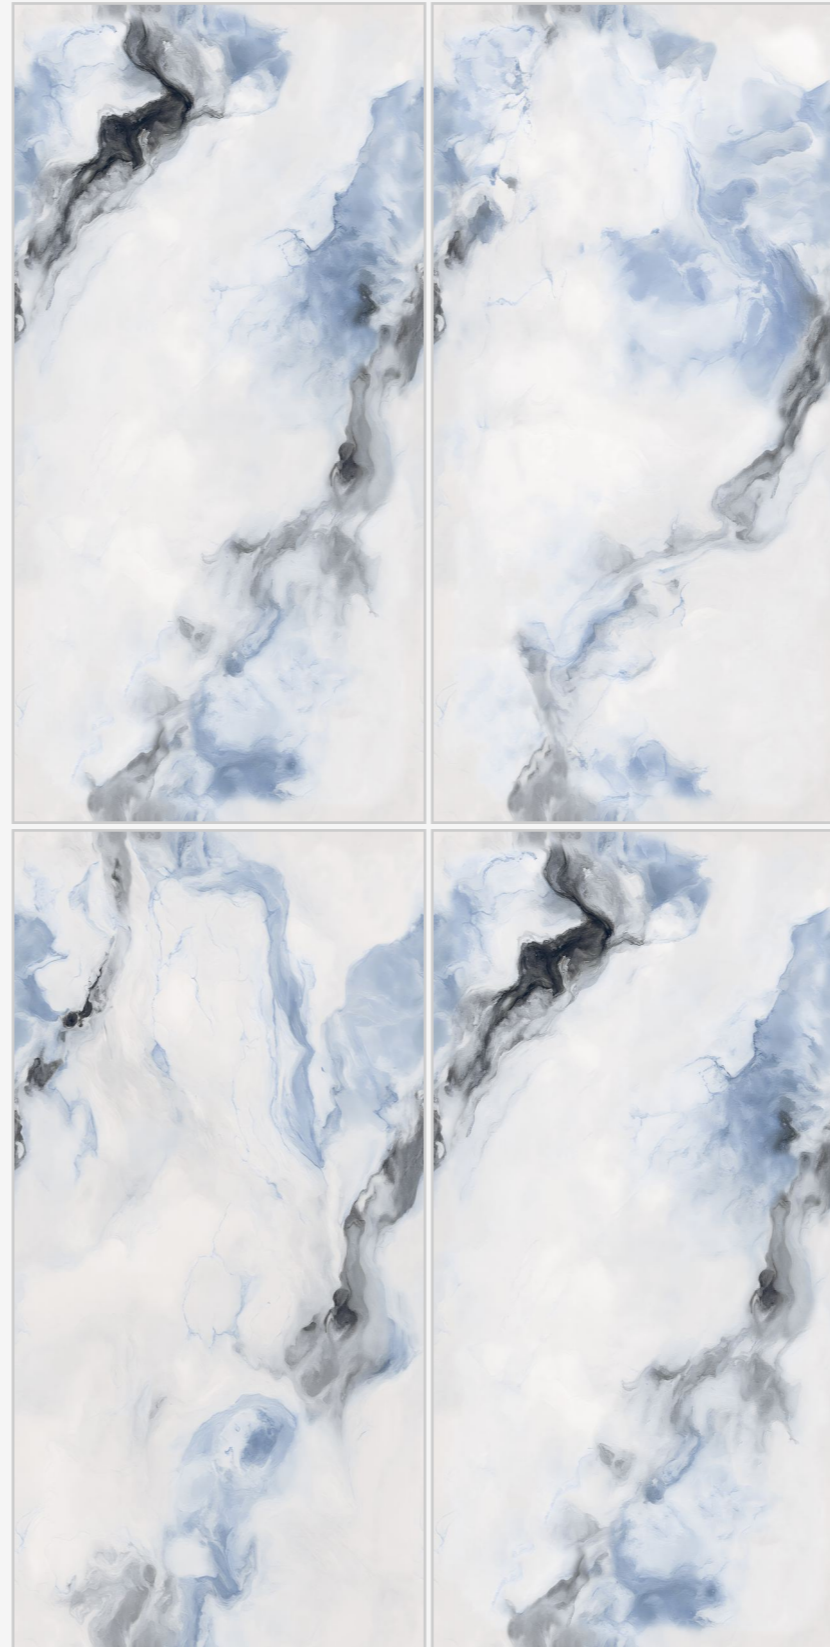

Supera®
Granito

**SPYKER
SKY**

SIZE
600X1200MM

SURFACE
GLOSSY ENDLESS FINISH

RANDOM
03 FACES

BACK TO INDEX

Orabella
Collection

www.superagranito.com