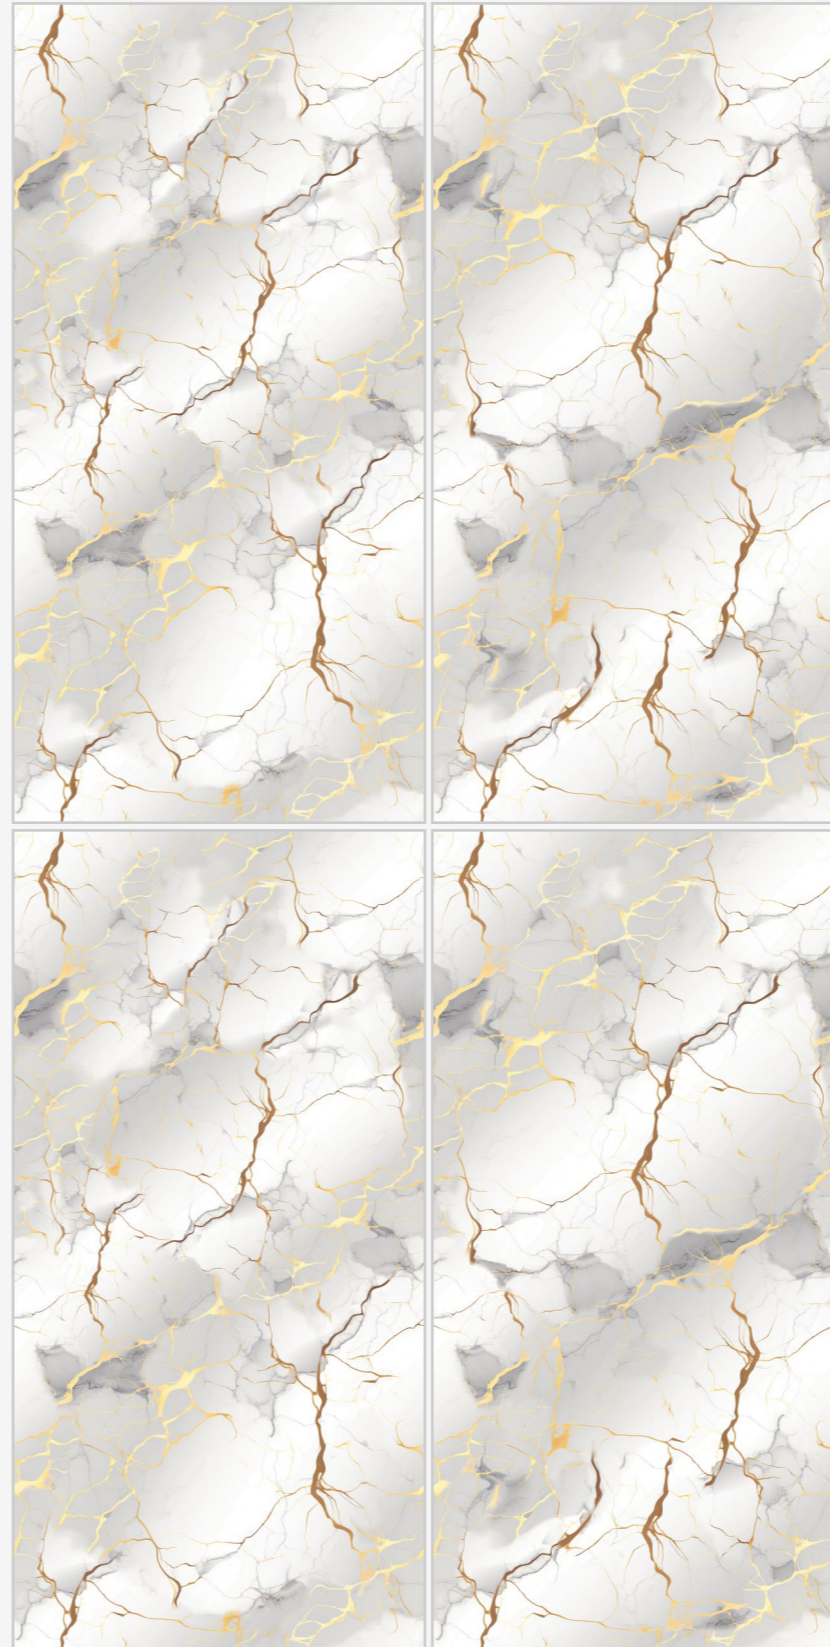

**ROVEN  
GREEN**

**SIZE**  
600X1200MM

**SURFACE**  
GLOSSY ENDLESS FINISH

**RANDOM**  
02 FACES

BACK TO INDEX

**Orabella**  
Collection

[www.superagranito.com](http://www.superagranito.com)

**Supera**<sup>®</sup>  
Granito