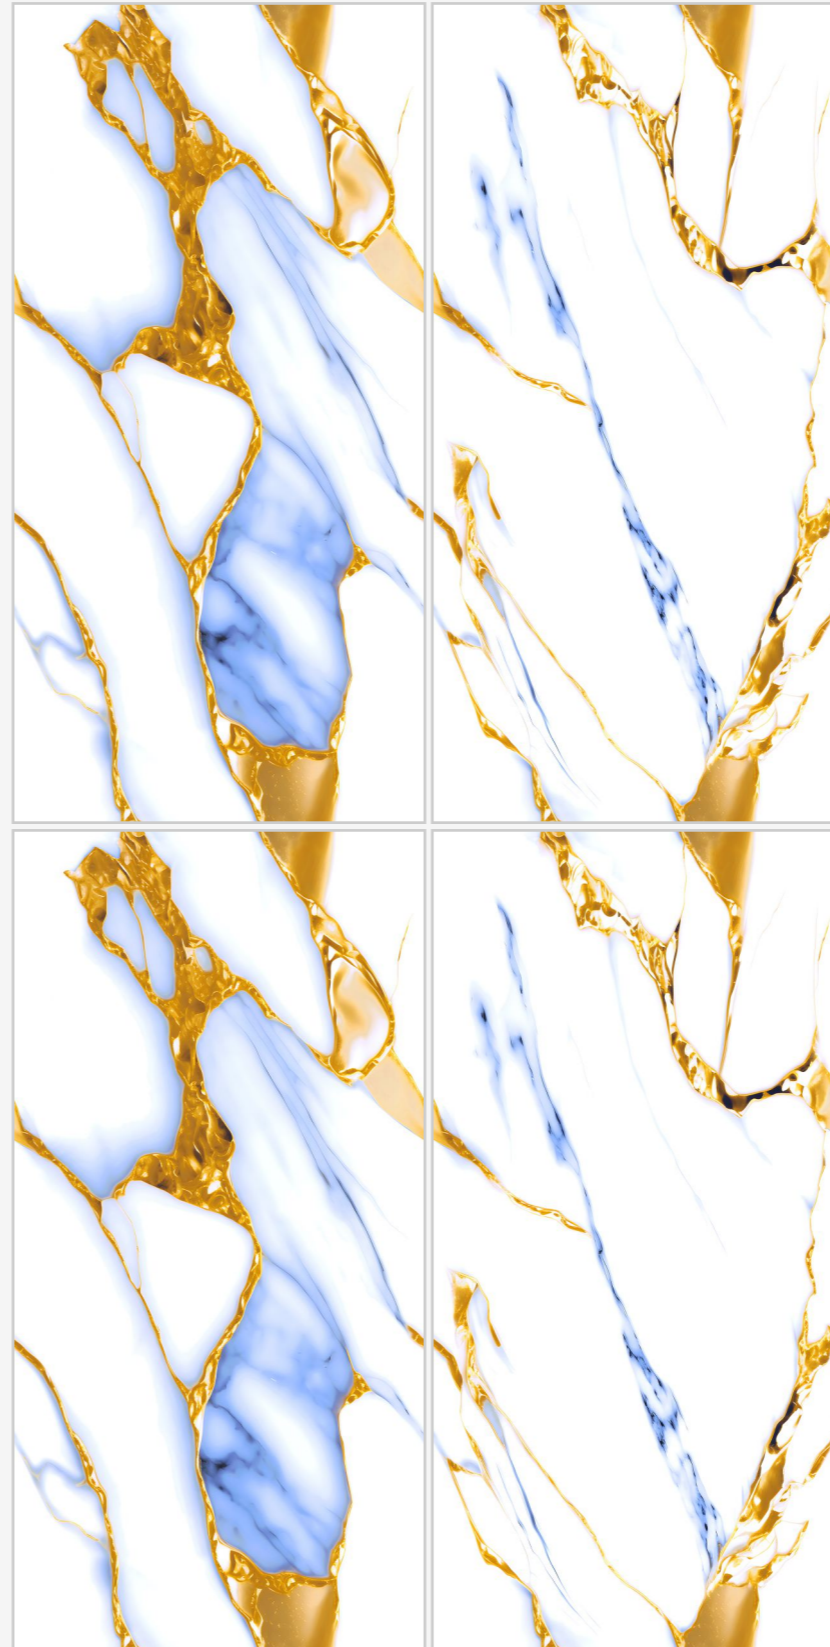

**RANDOM**  
02 FACES

BACK TO INDEX

**Orabella**  
Collection

[www.superagranito.com](http://www.superagranito.com)

**NOHAT BLACK**

**Supera**<sup>®</sup>  
Granito

**NOHAT  
BLUE**

**SIZE**  
600X1200MM