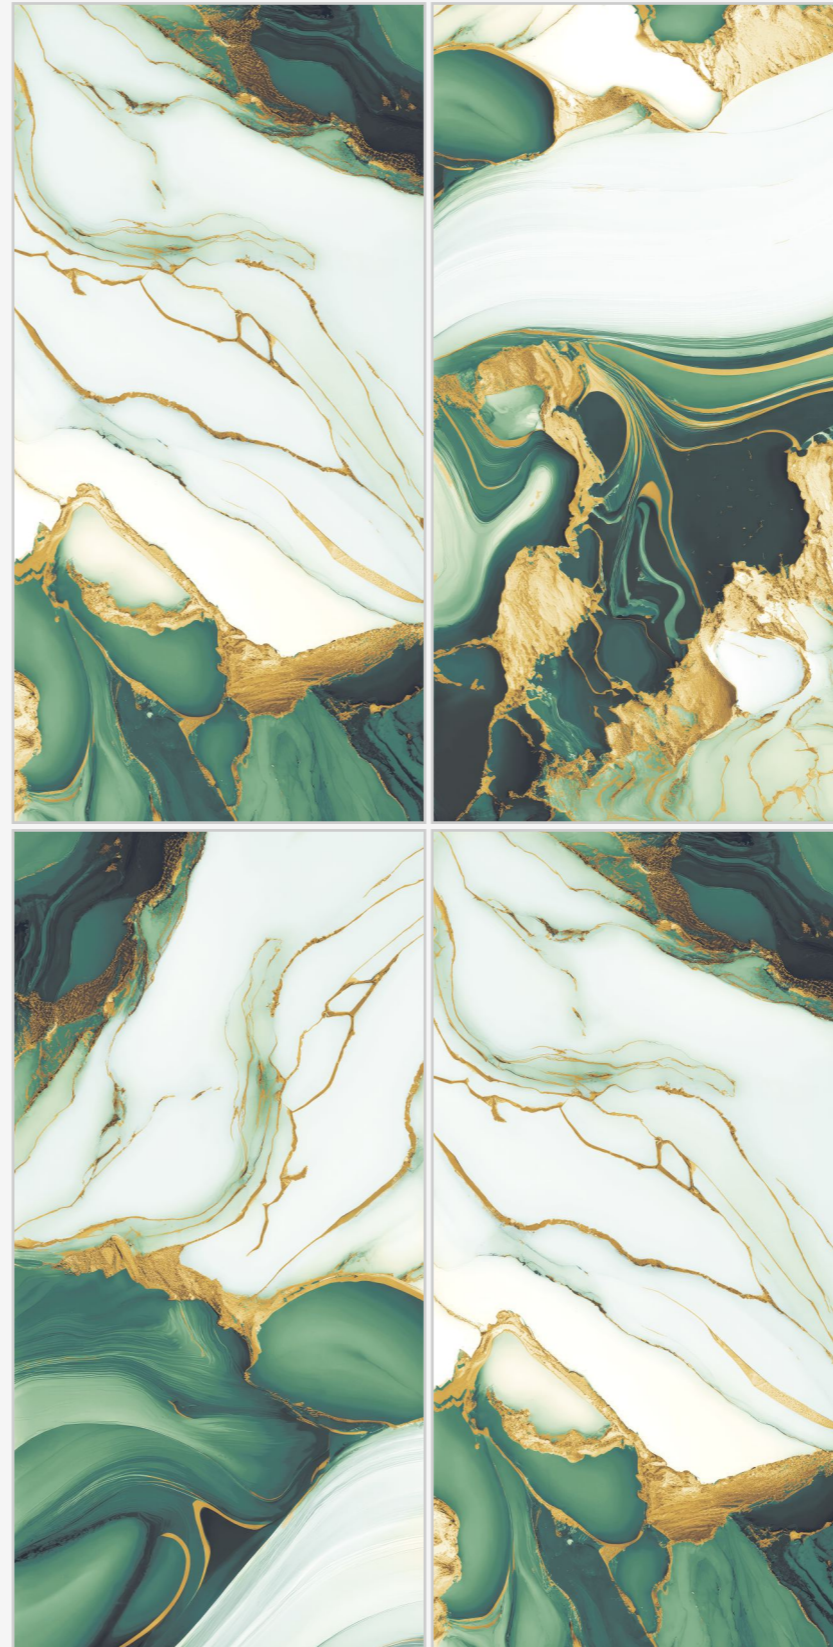

BACK TO INDEX

**Orabella**  
Collection

[www.superagranito.com](http://www.superagranito.com)

**Supera**<sup>®</sup>  
Granito

**MESTROW  
BLUE**

**SIZE**  
600X1200MM

**SURFACE**  
GLOSSY RANDOM FINISH

**RANDOM**  
03 FACES

BACK TO INDEX

**Orabella**  
Collection

[www.superagranito.com](http://www.superagranito.com)

**MESTROW BLUE**

**Supera**<sup>®</sup>  
Granito

**MESTROW  
GREEN**

**SIZE**  
600X1200MM

**SURFACE**  
GLOSSY RANDOM FINISH