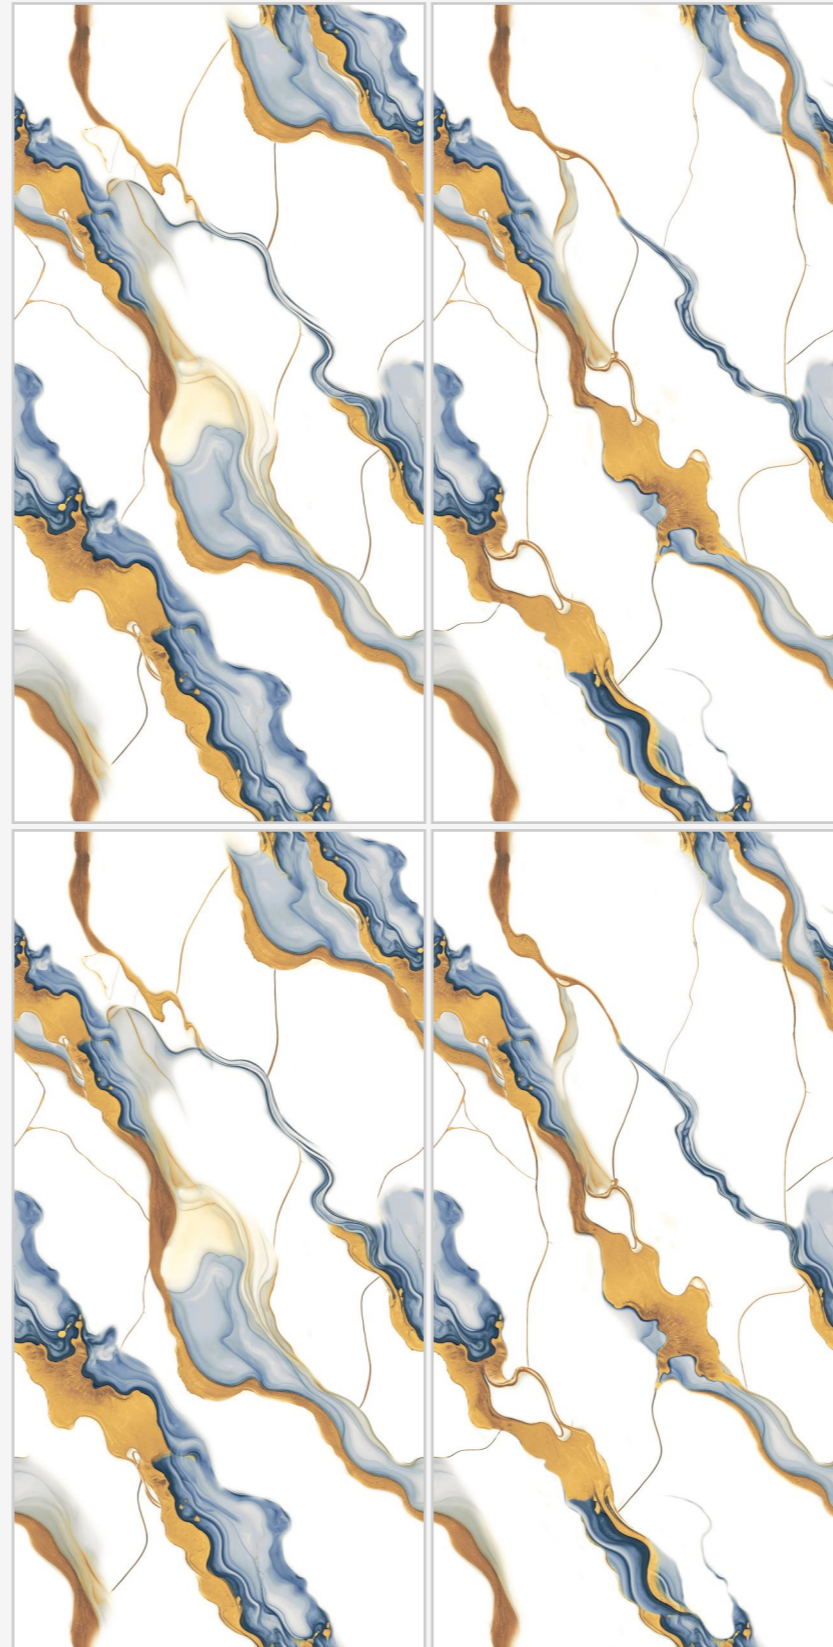

**SURFACE**  
GLOSSY ENDLESS FINISH

**RANDOM**  
02 FACES

BACK TO INDEX

**Orabella**  
Collection

[www.superagranito.com](http://www.superagranito.com)

**Supera**<sup>®</sup>  
Granito

**CYCLONE  
BLUE**

**SIZE**  
600X1200MM