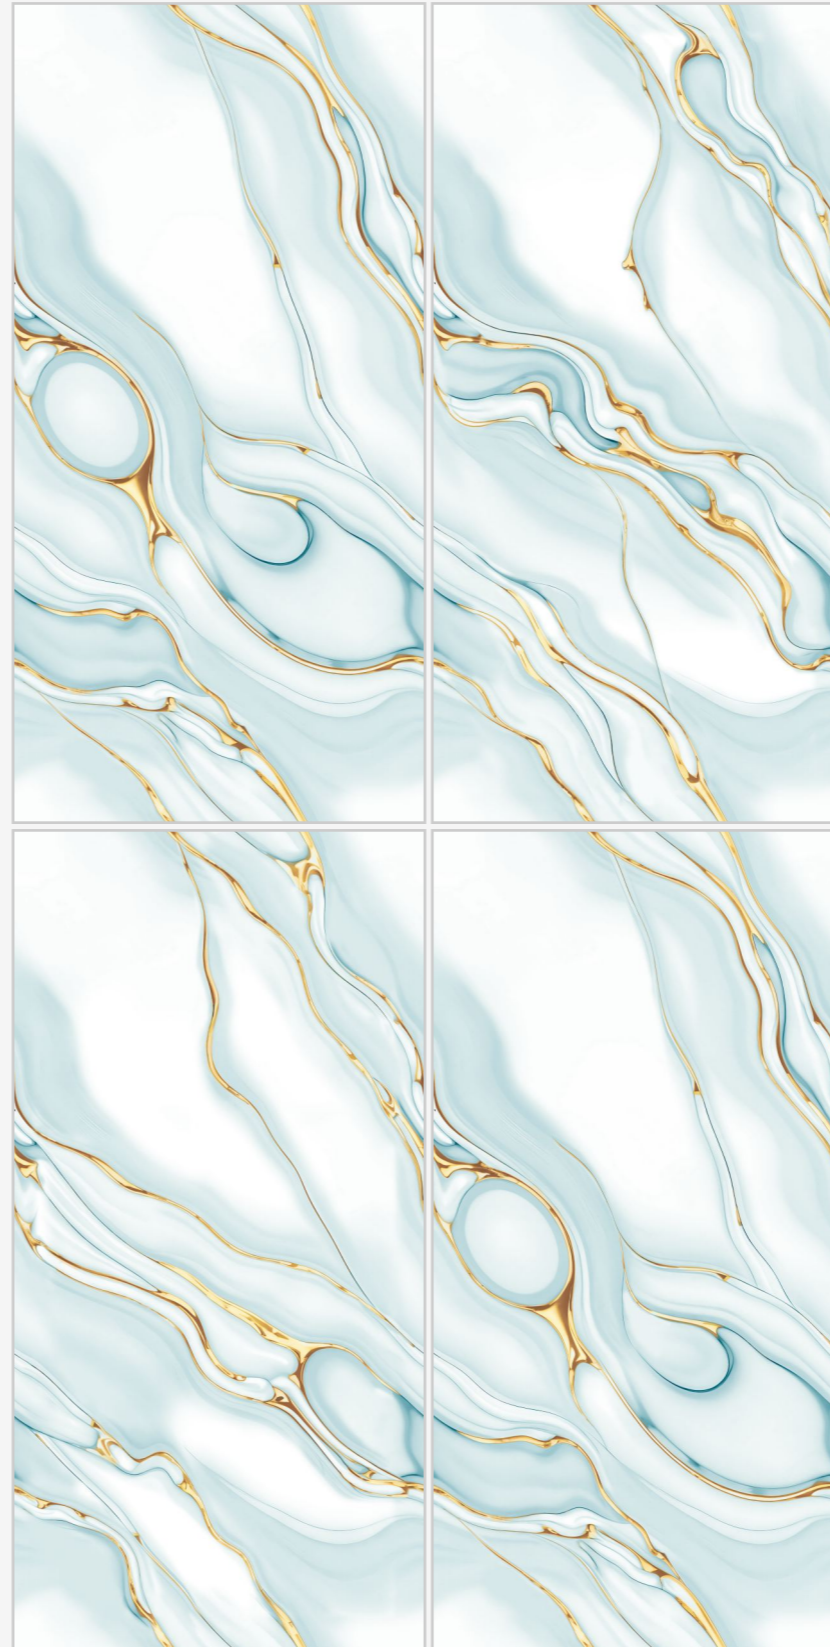

**Supera**<sup>®</sup>  
Granito

**SKYWAVE  
FOREST**

**SIZE**  
600X1200MM

**SURFACE**  
GLOSSY ENDLESS FINISH

**RANDOM**  
04 FACES

BACK TO INDEX

**Orabella**  
Collection

[www.superagranito.com](http://www.superagranito.com)

SKYWAVE FOREST

**Supera**<sup>®</sup>  
Granito

**SKYWAVE  
SILVER**

**SIZE**  
600X1200MM

**SURFACE**  
GLOSSY ENDLESS FINISH

**RANDOM**  
04 FACES

BACK TO INDEX

**Orabella**  
Collection

[www.superagranito.com](http://www.superagranito.com)

**Supera**<sup>®</sup>  
Granito

**SPARROW  
AQUA**

**SIZE**  
600X1200MM

**SURFACE**  
GLOSSY ENDLESS FINISH

**RANDOM**  
03 FACES

BACK TO INDEX

**Orabella**  
Collection