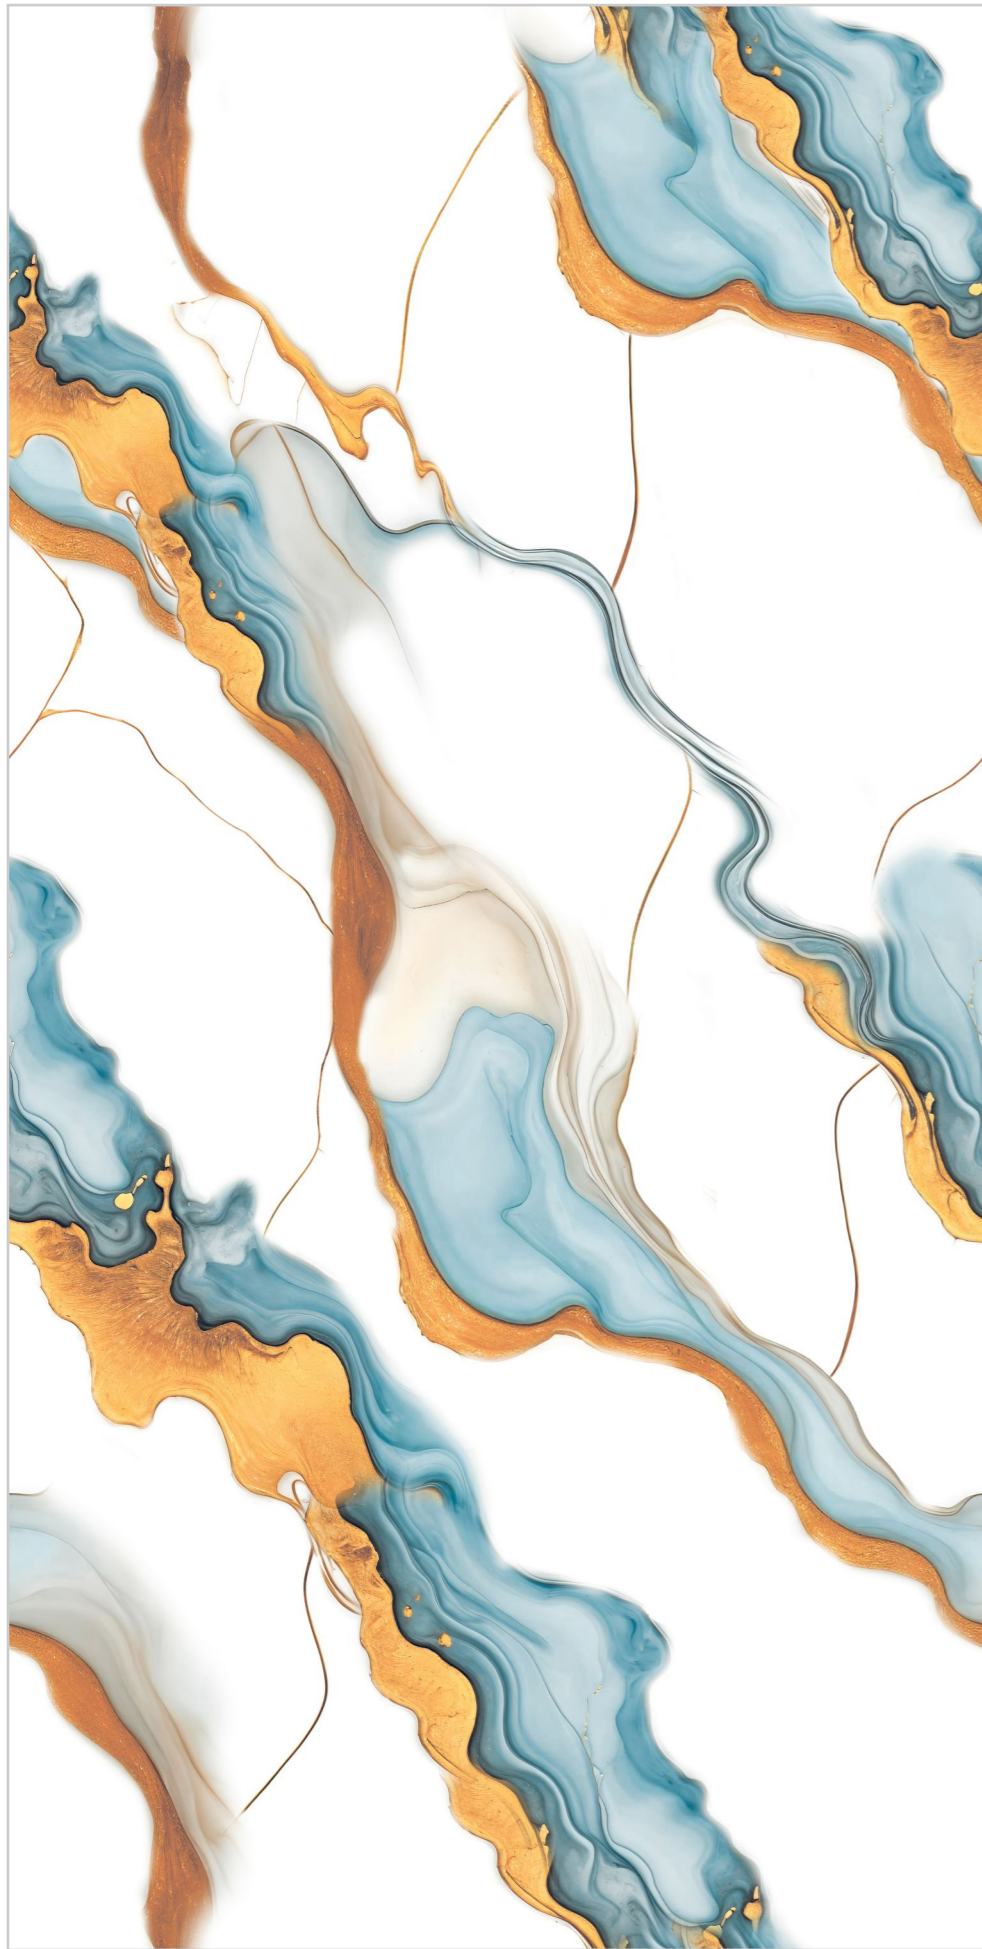

**SURFACE**  
GLOSSY RANDOM FINISH

**RANDOM**  
04 FACES

BACK TO INDEX

**Orabella**  
Collection

[www.superagranito.com](http://www.superagranito.com)

**Supera**<sup>®</sup>  
Granito

**CYCLONE  
AQUA**

**SIZE**  
600X1200MM