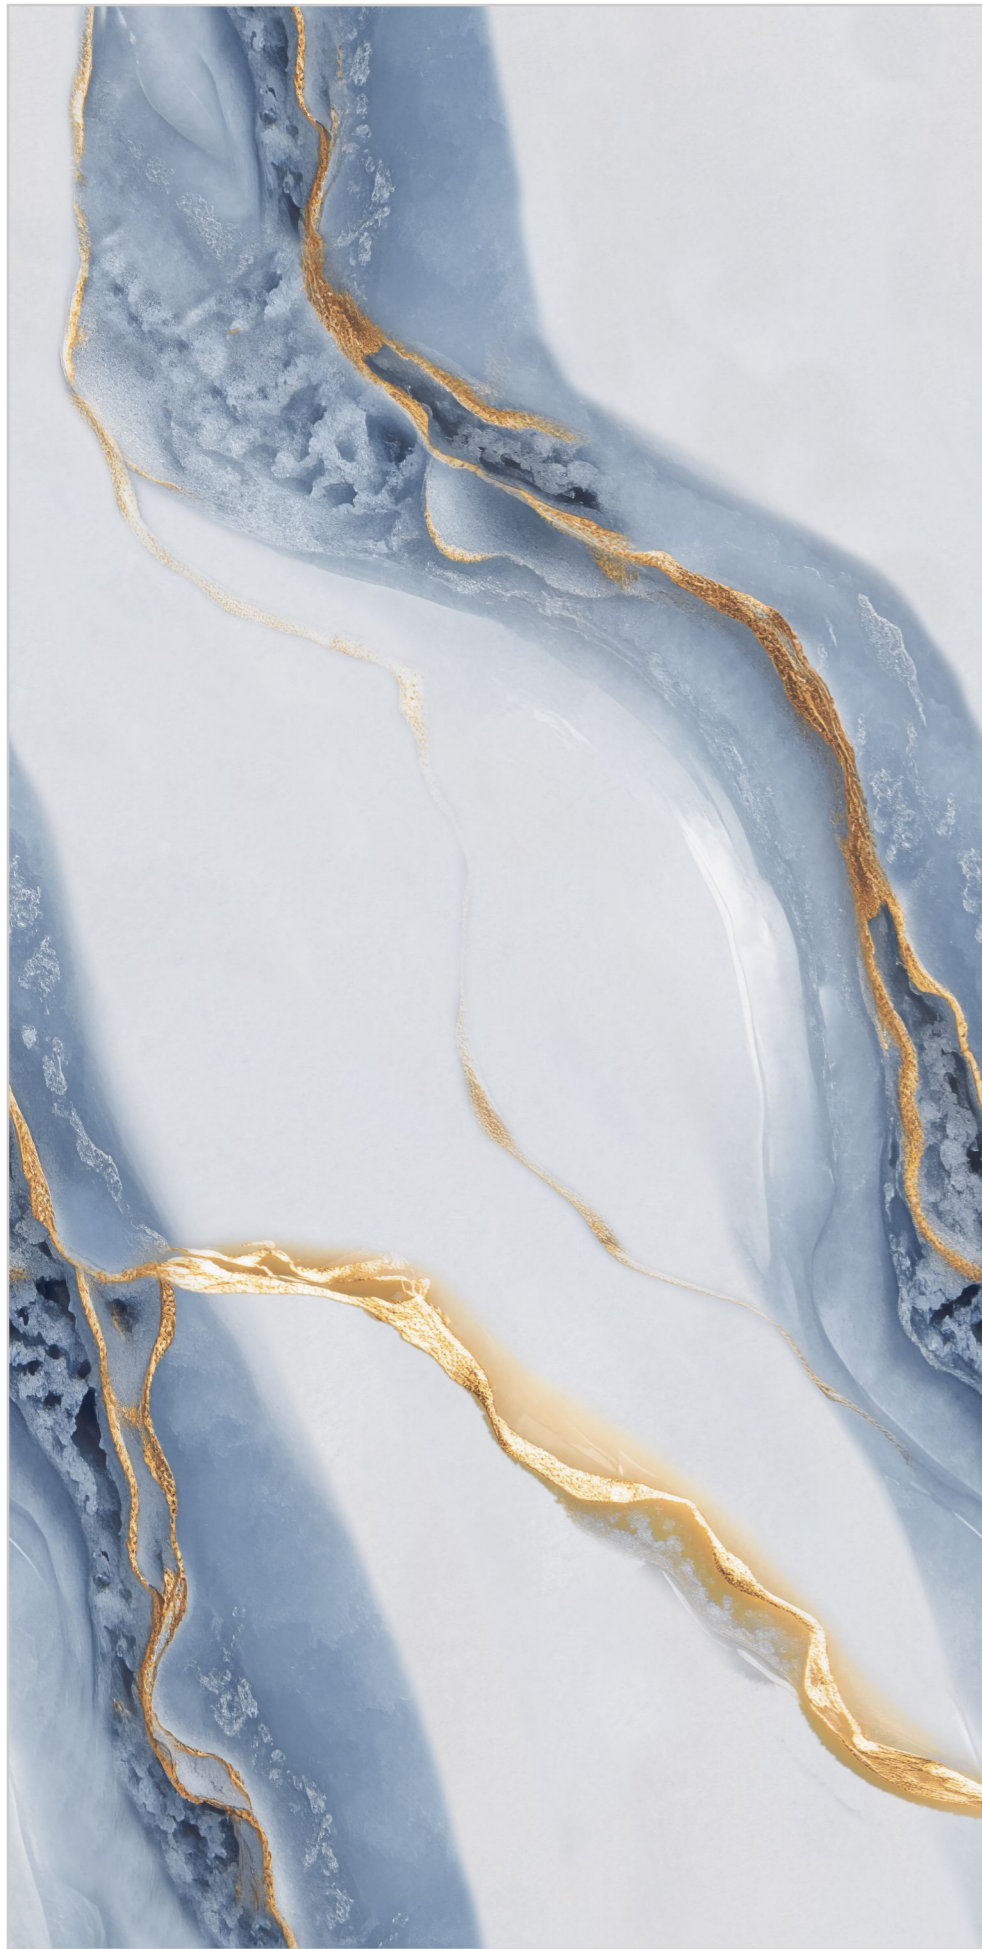

Supera®
Granito

**MAXICO
BLUE**

SIZE
600X1200MM

SURFACE
GLOSSY ENDLESS FINISH

RANDOM
03 FACES

BACK TO INDEX

Orabella
Collection

www.superagranito.com